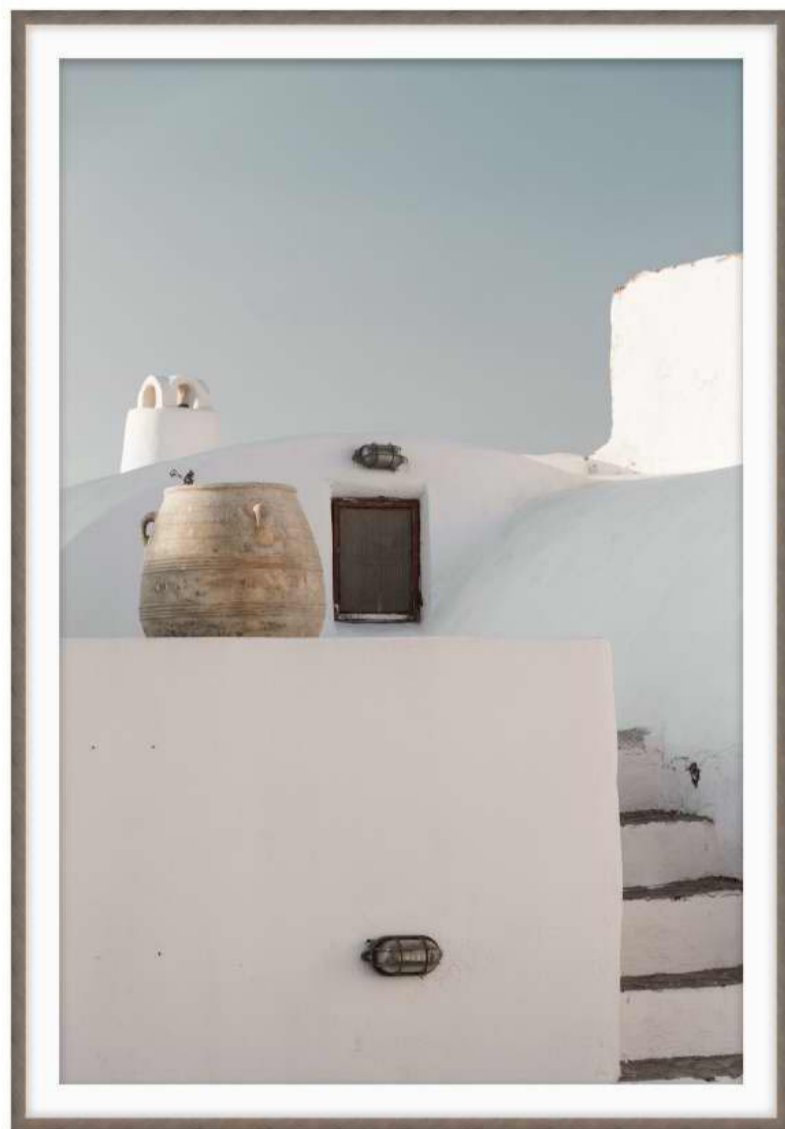

THEODORE ALEXANDER

Moments Collected 1

D2201S44028-3552

Moments Collected features an image of a secluded Mediterranean rooftop terrace high above the sea. The photograph's minimalist composition offers a study in form, perspective, and emphasis. A large, ceramic decorative pot, a shuttered window, and a chimney provide emphasis that adds a subtle touch of visual interest to the scene. The perspective offers a multi-tiered view that lifts the sight toward the sky. Smooth clean lines and curvilinear structures give the composition a strong sense of form.

Offering an intimate glimpse of coastal life, Moments Collected displays personal artifacts against a backdrop of blue and white. An original addition to the exclusive ART by TA Collection.

► Frame Width: 0.625 in

W 27 x D 2¾ x H 40 inches

Material(s): Paper

Collection: Art by TA

Style: Modern / Formal Modern

Type: Décor / Wall Art