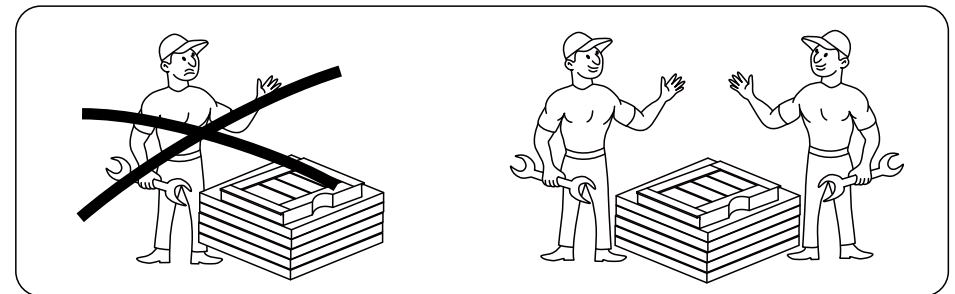

LIFT TOP COFFEE TABLE

Assembly Instructions

Dear Customers,

Thank you for purchasing our product. Please read this instruction manual carefully after receiving this product. It will help you assemble this product quickly, safely and correctly. You can keep this manual for future reference.

USAGE AND SAFETY INSTRUCTION

- Please read the following instructions carefully and use the product in accordance with the manual.
- Keep the instruction well. Please give the product along with the Installation and Operating Instructions, if it is for other people to use.
- The warnings, cautions, and instructions listed in this manual may not cover all possible situations that may arise when using the product. Please contact us via e-mail if you need further information or help.
- This product is not a climbing frame for children's play, which could result in injury. Please do not leave children unattended.
- Check the item for possible damages before use. Do not use it if it is bent, cracked, or damaged.
- Improper loading can cause a tilt of the item.
- The normal functioning of the product can be guaranteed when it is in a vertical and horizontal position. Please always position the product on a level surface.
- Do not place the product near the fire or heat sources! Caution Fire Hazard
- Be careful of your hands when setting up! We recommend wearing protective gloves for assembly.
- Do not use corrosive cleaners for cleaning!