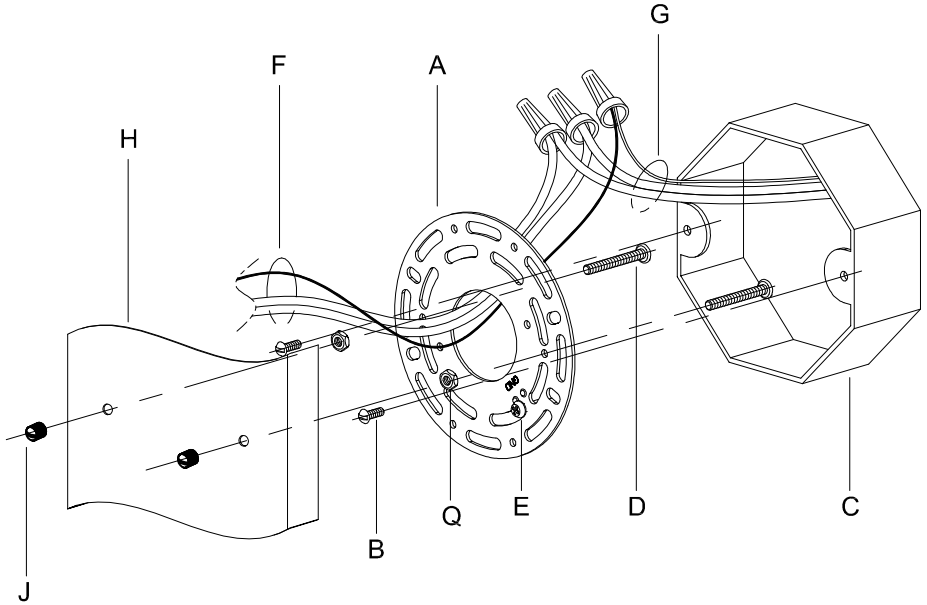

Assembly & Installation Instructions

CAUTION: Read instructions carefully and turn electricity off at main circuit breaker panel before beginning installation.

WARNING - If any Special Control Devices are used with this Fixture, Follow the Instructions Carefully to assure full compliance with N.E.C. requirements. If there are any questions, contact a Qualified Electrical Contractor.

CAUTION - All glass is fragile, use care when handling Glass component(s) and or Lamp(s).

CANOPY MOUNTING & WIRE CONNECTION ASSEMBLY STEPS:

1. D,E → A
2. Q → D
3. B,A → C
4. F → G
5. H,J → D
6. K → H

FIXTURE ASSEMBLY STEPS: