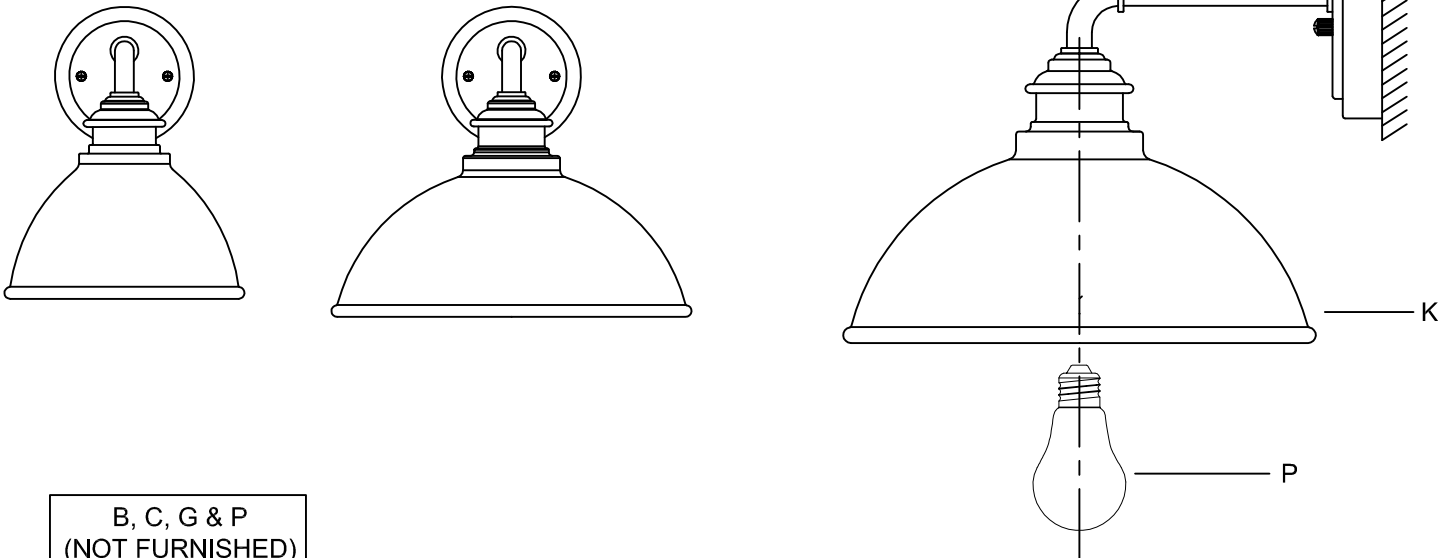

FIXTURE ASSEMBLY STEPS:

1. P → K

B, C, G & P
(NOT FURNISHED)
(NO INCLUIDA)
(NON FOURNIE)