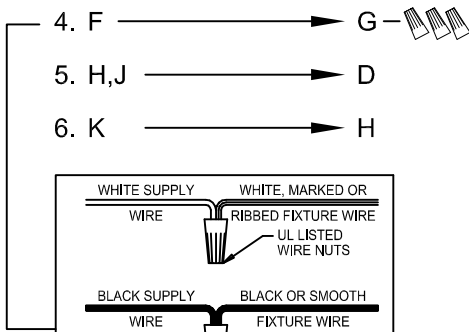

Assembly & Installation Instructions

CAUTION: Read instructions carefully and turn electricity off at main circuit breaker panel before beginning installation.

WARNING - If any Special Control Devices are used with this Fixture, Follow the Instructions Carefully to assure full compliance with N.E.C. requirements. If there are any questions, contact a Qualified Electrical Contractor.

CAUTION - All glass is fragile, use care when handling Glass component(s) and or Lamp(s).

CANOPY MOUNTING & WIRE CONNECTION ASSEMBLY STEPS:

1. D,E → A
2. Q → D
3. B,A → C
4. F → G
5. H,J → D
6. K → H

FIXTURE ASSEMBLY STEPS: