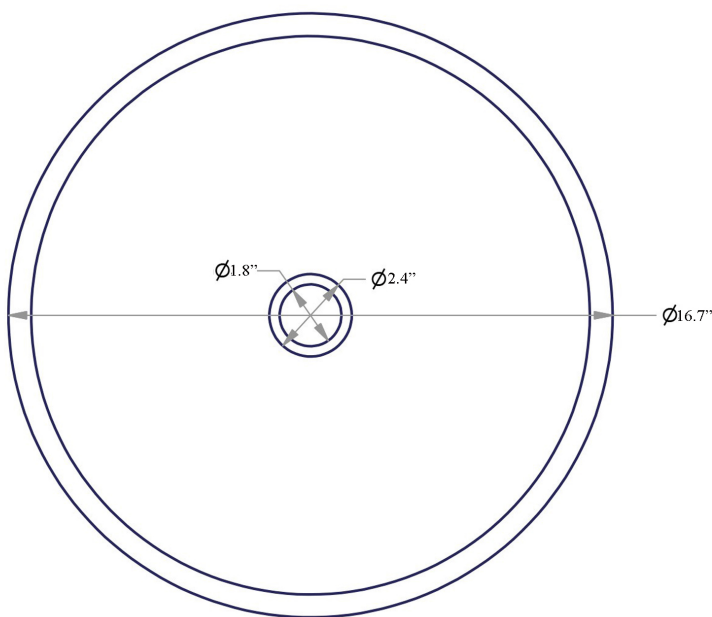

Dimensions Metric

1 inch = 2.54 cm

1 inch = 25.4 mm

 **WS[®]**
BATH
COLLECTIONS

1051 Lea Drive - Collegeville, PA 19426
Tel. 215 513 9400 - Fax 610 831 0215

www.ws bathcollections.com - info@ws bathcollections.com

Collection
Aquaio

Model |
Acquaio 53696

Dimensions Metric
1 inch = 2.54 cm
1 inch = 25.4 mm

WS[®]
BATH
COLLECTIONS

1051 Lea Drive - Collegeville, PA 19426
Tel. 215 513 9400 - Fax 610 831 0215
www.ws bathcollections.com - info@ws bathcollections.com