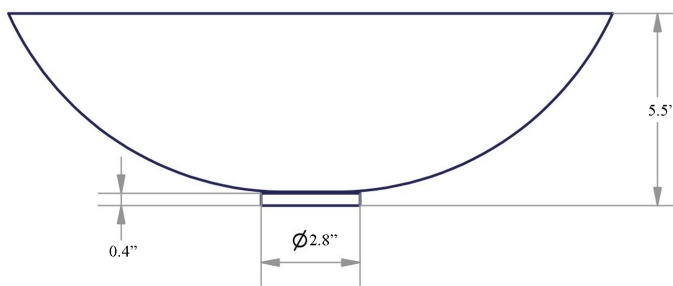

Dimensions Metric

1 inch = 2.54 cm

1 inch = 25.4 mm

 **WS[®]**
BATH
COLLECTIONS

1051 Lea Drive - Collegeville, PA 19426
Tel. 215 513 9400 - Fax 610 831 0215

www.ws bathcollections.com - info@ws bathcollections.com

Collection
Aquaio

Model |
Acquaio 53696

Dimensions Metric
1 inch = 2.54 cm
1 inch = 25.4 mm

WS[®]
BATH
COLLECTIONS

1051 Lea Drive - Collegeville, PA 19426
Tel. 215 513 9400 - Fax 610 831 0215
www.ws bathcollections.com - info@ws bathcollections.com