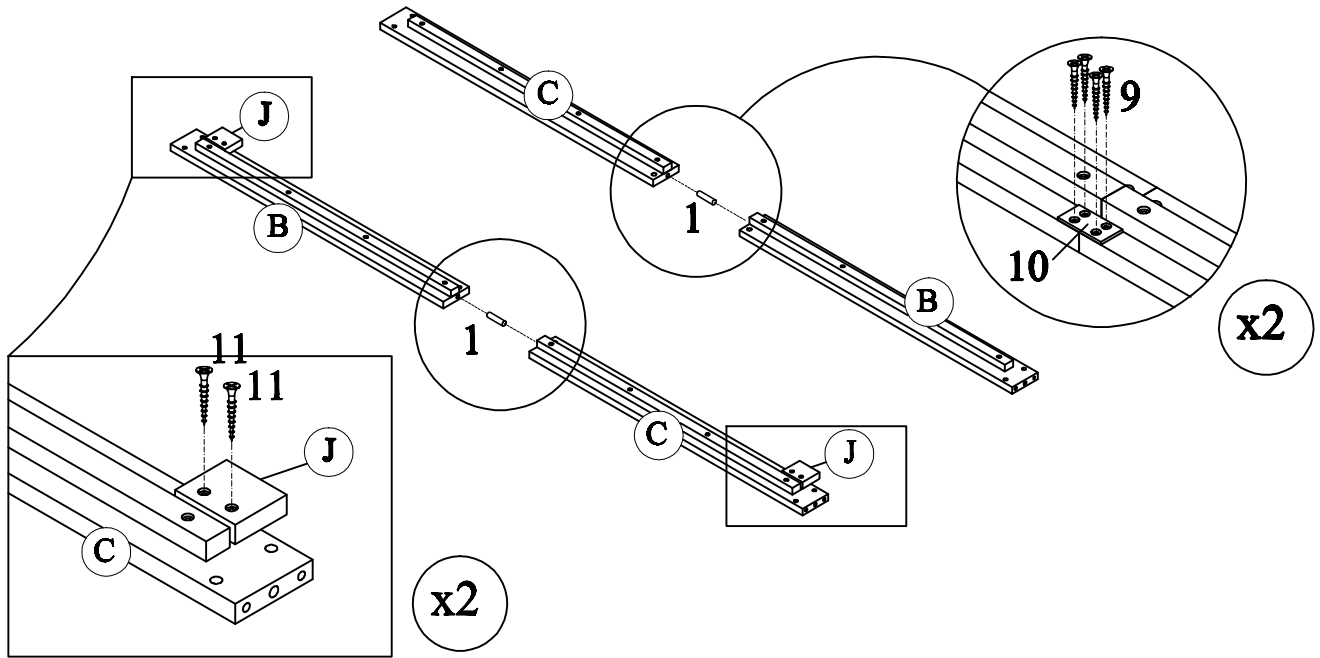

STEP 1:

1	9	10	11
2PCS	8PCS	2PCS	4PCS