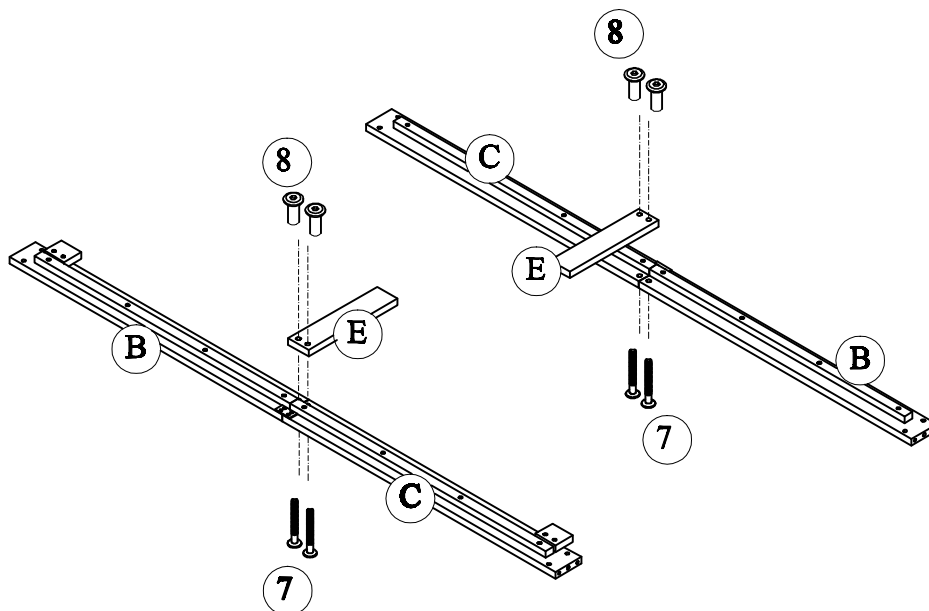

Hardware List

1	 Ø10*40mm Wood dowel - 30pcs	2	 (Ø15)1/4"*80mm Hex - Head bolts - 8pcs	3	 1/4"*10*13mm Hole bolts - 16pcs
4	 Ø6.5*90mm Hex - Head bolts - 12pcs	5	 Ø8*30mm Wood dowel - 16pcs	6	 (Ø15)1/4"*60mm Hex - Head bolts - 8pcs
7	 (Ø15)1/4"*35mm Hex - Cap - 4pcs	8	 (Ø15)1/4"*15mm Hex - Cap - 4pcs	9	 Ø4*15mm Wood Screws - 8pcs
10	 50*30*2mm Metal - 2pcs	11	 Ø4*30mm Wood Screws - 36pcs	12	 Castor - 8pcs
13	 (1/4")4.5*58mm Allen Key - 1pc				

ASSEMBLY TOOLS RUQUIRED (NOT INCLUDED)

PLEASE BE CAREFUL DO NOT DAMAGE THE HOLE POSITION WHEN YOU USE POWER TOOLS !

STEP 1:

1	9	10	11
			
2PCS	8PCS	2PCS	4PCS

STEP 2:

7	8
	
4PCS	4PCS

STEP 3:

1	4
	
24PCS	12PCS

STEP 4:

1	2	3
		
4PCS	8PCS	8PCS

STEP 5:

11

16PCS

STEP 6:

5	3	6
		
8PCS	4PCS	4PCS

STEP 7: