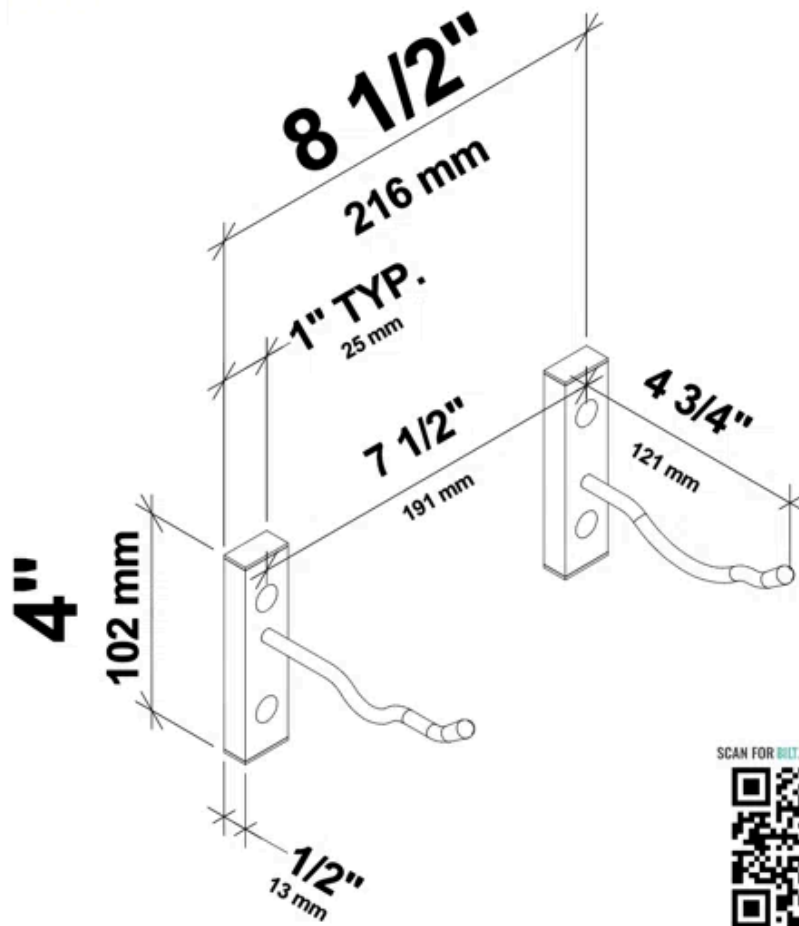

Allow for 13" (330mm)
width to fit most
750ml wine bottles)

SCAN FOR **BILT** 3D INSTRUCTIONS

POWERED BY **BILT** INTELLIGENT INSTRUCTIONS™