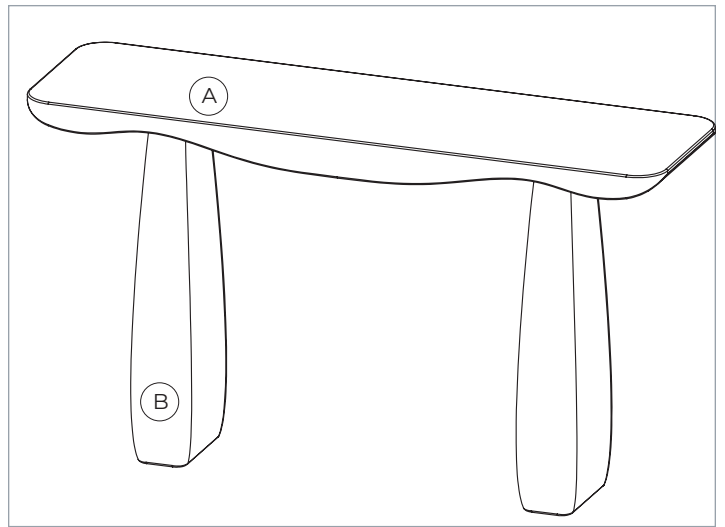

ASSEMBLY INSTRUCTIONS

ITEM DESCRIPTION:

ITEM NO : GAFLS01TOP NAME: FIGUEROA OUTDOOR
GAFLS01BSE ENTRY TABLE
MATERIAL TYPE: Top by Fibercement / Leg by Fibercement
FINISH: NATURAL GREY
ITEM NET WEIGHT : 58.19 lbs Top / 88.99 lbs Base

PARTS INCLUDED:

1	TOP	A		QTY: 1 Pc
2	BASE	B		QTY: 1 Pc
3	Bolt M8x20C			QTY: 8Pcs
4	Washer M6 D			QTY: 8Pcs
5	Allen Key E			QTY: 1 Pc
6	Rubber F	■ 60x30xH5mm		QTY: 8 Pcs

TO ASSEMBLE

1. Put the table top on a rug or similar to help product surface from scratching and put the base on the top .
2. Attach the base (B) to the table top (A) by flat washers (C) , bolt (D) and tighten with Allen Key (E) .
3. Checking all bolts and make sure they are even and tighten.