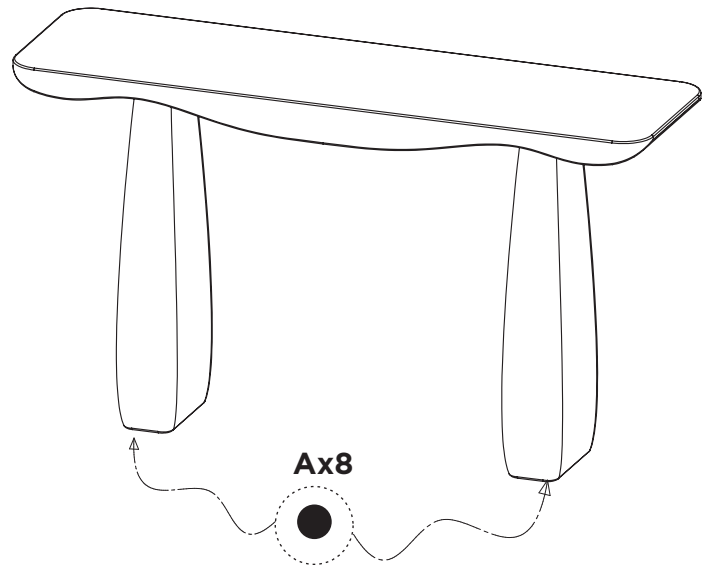

ASSEMBLY INSTRUCTIONS

ITEM DESCRIPTION:

ITEM NO : GAFLS01TOP NAME: FIGUEROA OUTDOOR
GAFLS01BSE ENTRY TABLE
MATERIAL TYPE: Top by Fibercement / Leg by Fibercement
FINISH: NATURAL GREY
ITEM NET WEIGHT : 58.19 lbs Top / 88.99 lbs Base

PARTS INCLUDED:

1	TOP	A		QTY: 1 Pc
2	BASE	B		QTY: 1 Pc
3	Bolt M8x20C			QTY: 8Pcs
4	Washer M6 D			QTY: 8Pcs
5	Allen Key E			QTY: 1 Pc
6	Rubber F	■ 60x30xH5mm		QTY: 8 Pcs

TO ASSEMBLE

1. Put the table top on a rug or similar to help product surface from scratching and put the base on the top .
2. Attach the base (B) to the table top (A) by flat washers (C) , bolt (D) and tighten with Allen Key (E) .
3. Checking all bolts and make sure they are even and tighten.