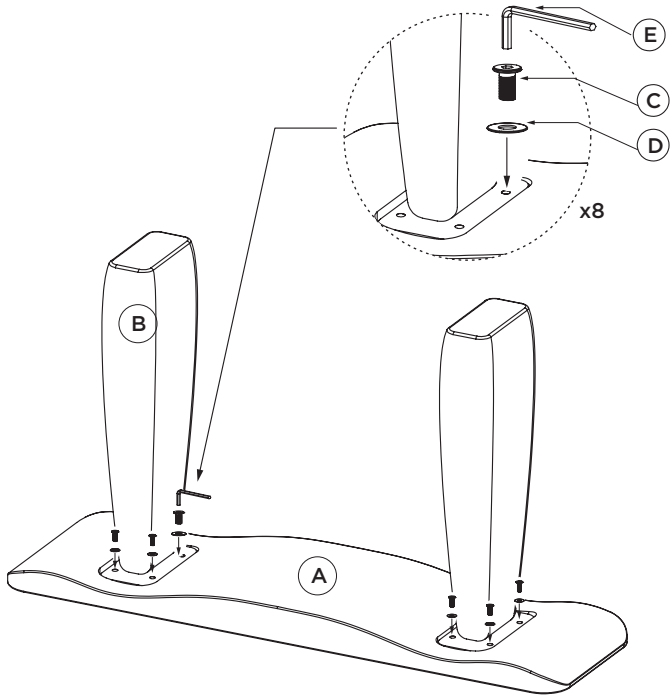

ASSEMBLY INSTRUCTIONS

ITEM DESCRIPTION:

ITEM NO : GAFLS01TOP NAME: FIGUEROA OUTDOOR
GAFLS01BSE ENTRY TABLE
MATERIAL TYPE: Top by Fibercement / Leg by Fibercement
FINISH: NATURAL GREY
ITEM NET WEIGHT : 58.19 lbs Top / 88.99 lbs Base

PARTS INCLUDED:

1	TOP	A		QTY: 1 Pc
2	BASE	B		QTY: 1 Pc
3	Bolt M8x20C			QTY: 8Pcs
4	Washer M6 D			QTY: 8Pcs
5	Allen Key E			QTY: 1 Pc
6	Rubber F	■ 60x30xH5mm		QTY: 8 Pcs

TO ASSEMBLE

1. Put the table top on a rug or similar to help product surface from scratching and put the base on the top .
2. Attach the base (B) to the table top (A) by flat washers (C) , bolt (D) and tighten with Allen Key (E) .
3. Checking all bolts and make sure they are even and tighten.