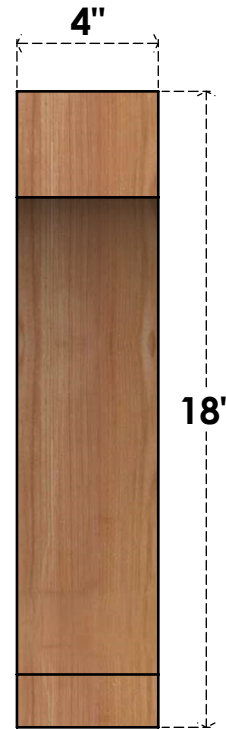

# BRC04X14X18IMP00RWR

4"W X 14"D X 18"H IMPERIAL ROUGH SAWN BRACE, WESTERN RED CEDAR

**SIDE**

**FRONT**

EKENA MILLWORK  
 2300 WEST MAIN ST.  
 CLARKSVILLE, TX 75426  
 TOLL FREE: 866-607-0453  
 WWW.EKENAMILLWORK.COM

**NOTES**

1. INSTALLATION TO BE COMPLETED IN ACCORDANCE WITH MANUFACTURER'S SPECIFICATIONS.
2. DRAWING MAY NOT BE TO SCALE
3. THIS DRAWING IS INTENDED FOR DESIGN AND PLANNING PURPOSES ONLY.
4. ALL INFORMATION CONTAINED HEREIN WAS CURRENT AT THE TIME OF DEVELOPMENT BUT MUST BE REVIEWED AND APPROVED BY THE PRODUCT MANUFACTURER TO BE CONSIDERED ACCURATE.
5. PRODUCTS ARE NOT KILN DRIED. THIS ITEM IS UNIQUE AND WILL CONTAIN THE NATURAL VARIATIONS THAT THE WOOD SPECIES OFFERS. THIS MAY RESULT IN VARIATIONS UP TO 1/4"