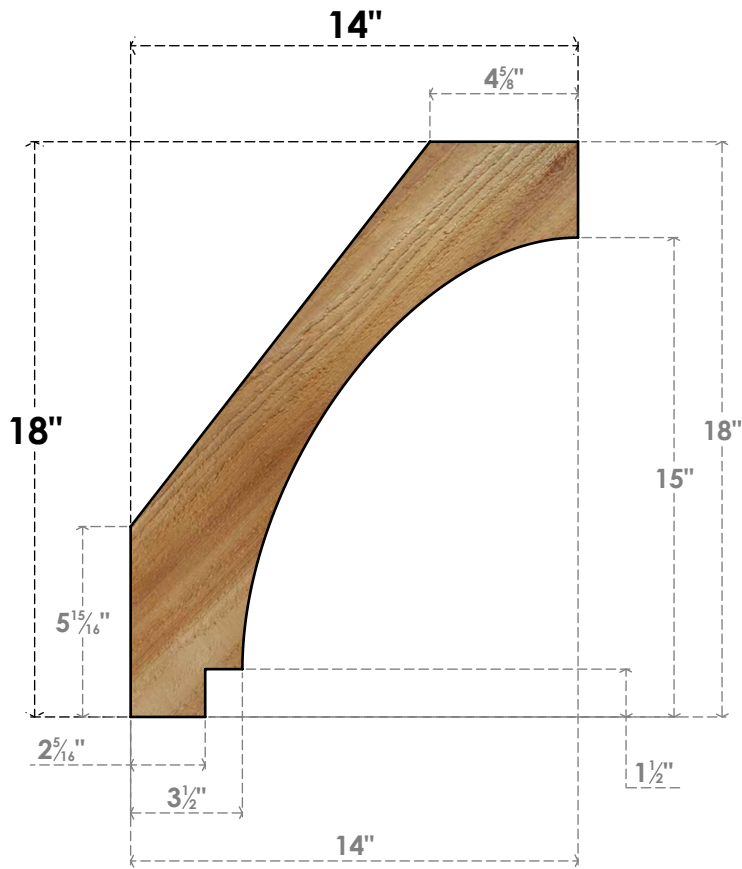

# BRC04X14X18IMP00RWR

4"W X 14"D X 18"H IMPERIAL ROUGH SAWN BRACE, WESTERN RED CEDAR

**SIDE**

**FRONT**

EKENA MILLWORK  
 2300 WEST MAIN ST.  
 CLARKSVILLE, TX 75426  
 TOLL FREE: 866-607-0453  
 WWW.EKENAMILLWORK.COM

**NOTES**

1. INSTALLATION TO BE COMPLETED IN ACCORDANCE WITH MANUFACTURER'S SPECIFICATIONS.
2. DRAWING MAY NOT BE TO SCALE
3. THIS DRAWING IS INTENDED FOR DESIGN AND PLANNING PURPOSES ONLY.
4. ALL INFORMATION CONTAINED HEREIN WAS CURRENT AT THE TIME OF DEVELOPMENT BUT MUST BE REVIEWED AND APPROVED BY THE PRODUCT MANUFACTURER TO BE CONSIDERED ACCURATE.
5. PRODUCTS ARE NOT KILN DRIED. THIS ITEM IS UNIQUE AND WILL CONTAIN THE NATURAL VARIATIONS THAT THE WOOD SPECIES OFFERS. THIS MAY RESULT IN VARIATIONS UP TO 1/4"