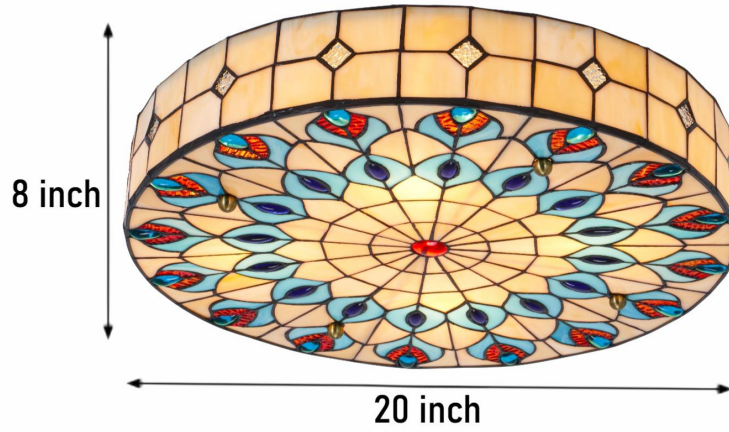

PRODUCT DIMENSIONS

E26 X 4

(Bulbs Not Included)