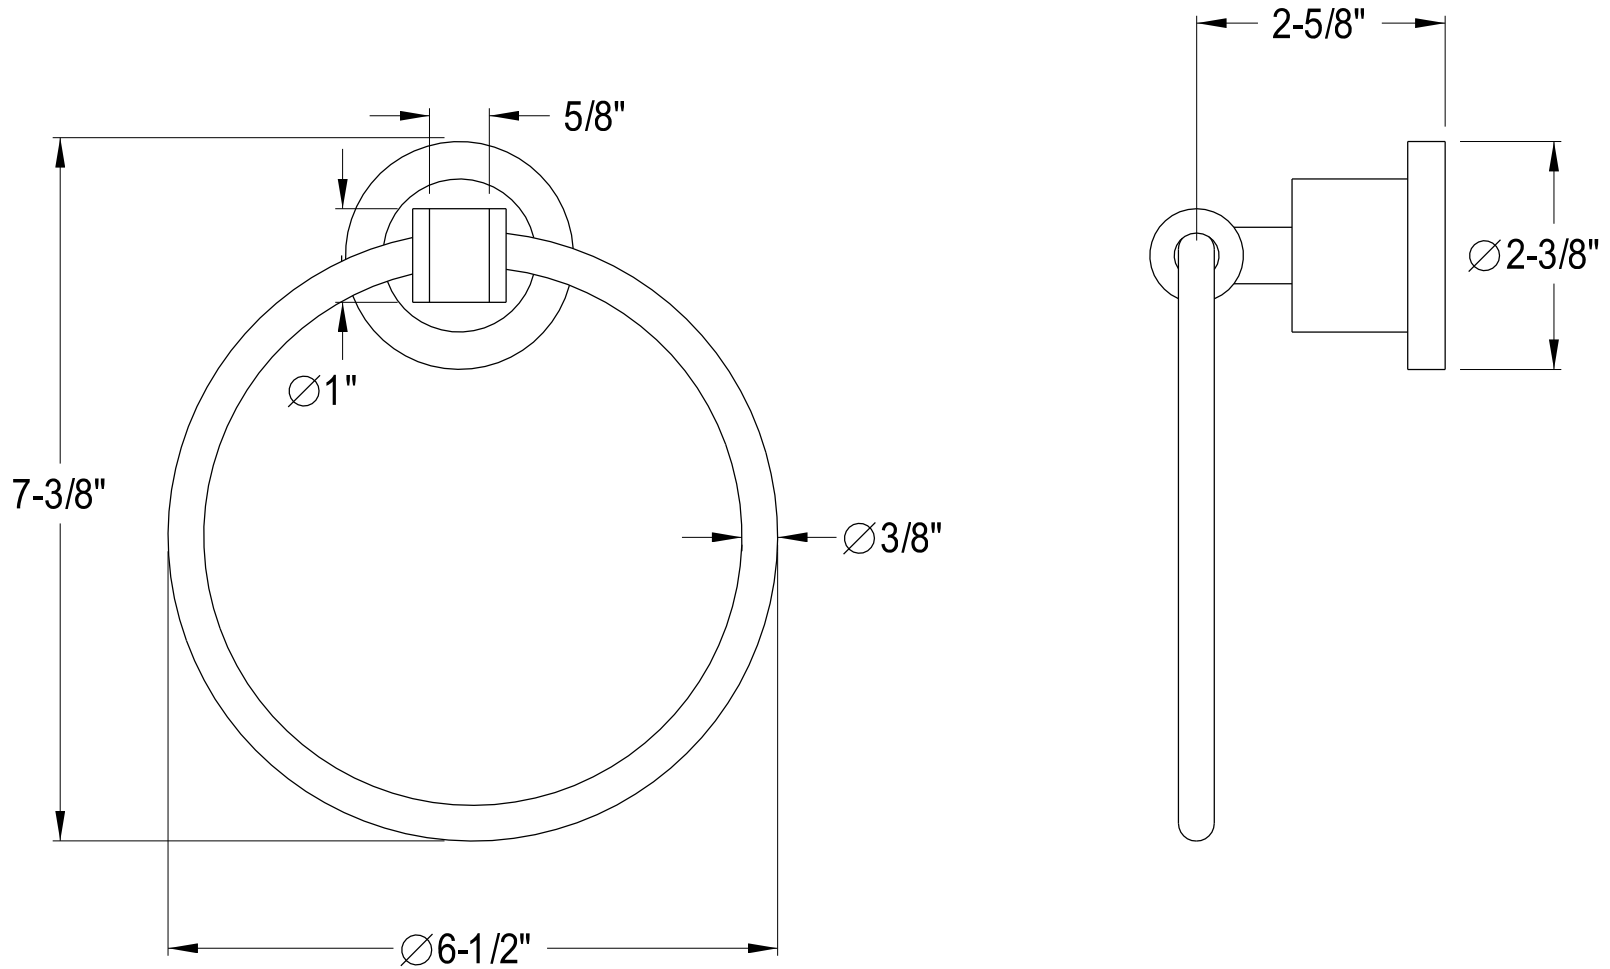

BA821 2C, SN, BKDKL

18" Towel Bar

BA8214C, SN, BKDKL

Towel Ring

BA8218C, SN, BKDKL

Toilet Paper Holder