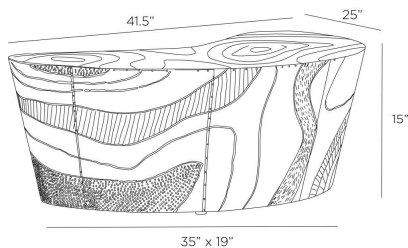

# ARTERIO RS

## GLASGOW COFFEE TABLE

FCI23

H: 15 IN, W: 41.5 IN, D: 25 IN,  
Antique Brass

The contour lines and relief features of topographic maps influenced the etched brass surface of Glasgow. Cladded in a classic kidney shape of antique brass, this textural style is tapered for dynamic movement. Pair them to accompany a large sectional sofa. Clad will vary.

### DIMENSIONS

Foot Print	W: 35 IN, D: 19 IN
Diagonal Dimension	29.5 IN

### SHIPPING

Product Weight	37 lbs
Gross Weight 1	45 lbs
Shipping Box 1	H: 17 IN, L: 44 IN, W: 24 IN