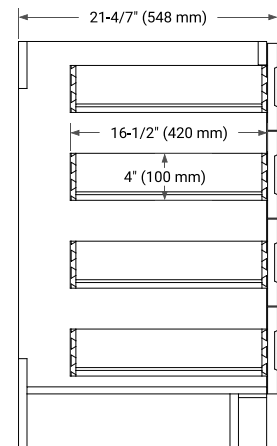

## BASE CABINET DIMENSIONS

36" W x 21.6" D x 34.5" H

### SIDE VIEW

### PLAN VIEW

## OVERALL DIMENSIONS

37" W x 22" D x 1.5" H