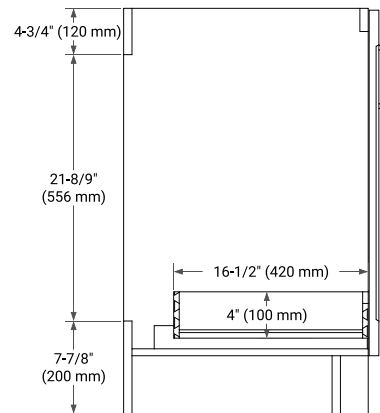

## BASE CABINET DIMENSIONS

36" W x 21.6" D x 34.5" H

### SIDE VIEW

## OVERALL DIMENSIONS

37" W x 22" D x 1.5" H