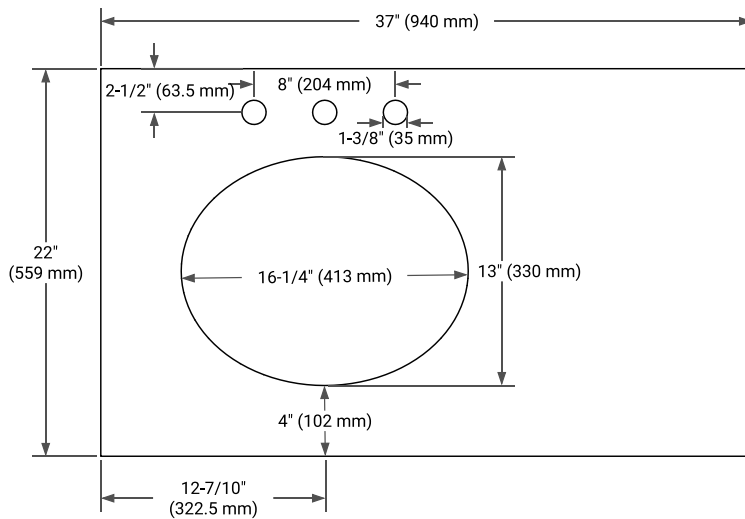

37" LEFT OVAL SINK COUNTERTOP WITH 1.5 IN. THICKNESS

OVERALL DIMENSIONS

37" W x 22" D x 1.5" H

COUNTERTOP OPTIONS

FEATURES

- Solid countertop with mitered edges & seams
- Undermount white oval sink
- Pre-drilled for 8" widespread faucet

INCLUDED

- Countertop
- Matching Backsplash
- Oval Sink

COUNTERTOP PLAN VIEW