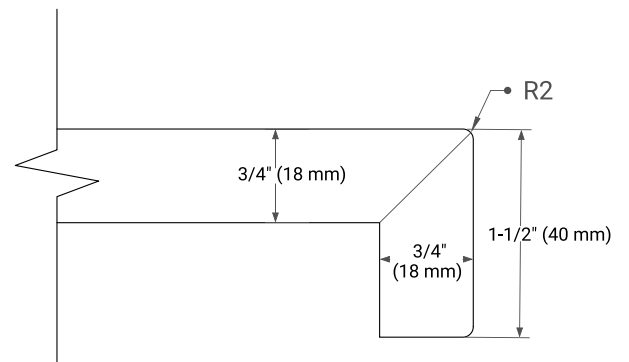

EDGE SIDE VIEW