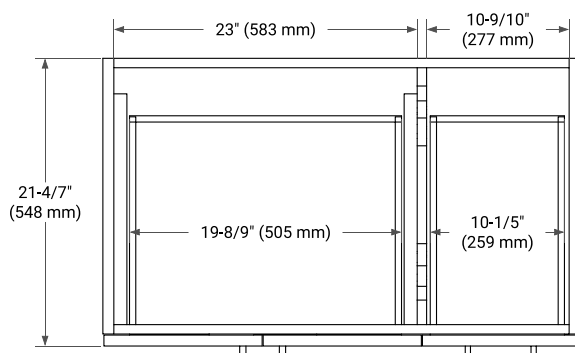

36" LEFT OFFSET CABINET

BASE CABINET DIMENSIONS

36" W x 21.6" D x 34.5" H

FEATURES

- Solid wood frame & plywood panels
- Dovetail drawers and joints
- Soft closing doors & drawers

HARDWARE FINISHES*

Brushed Nickel   Satin Brass   Matte Black   Polished Chrome

Hardware comes preinstalled with the illustrated option. Other finishes are available on our online store if you prefer a different one.

AVAILABLE COLORS

White   Grey   Midnight Blue

FRONT VIEW

SIDE VIEW

PLAN VIEW