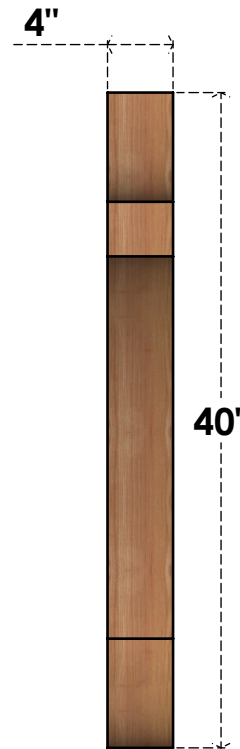

BRC04X32X40OLY00RWR

4"W X 32"D X 40"H OLYMPIC ROUGH SAWN BRACE, WESTERN RED CEDAR

SIDE

FRONT

EKENA
MILLWORK
2300 WEST MAIN ST.
CLARKSVILLE, TX 75426
TOLL FREE: 866-607-0453
WWW.EKENAMILLWORK.COM

NOTES

1. INSTALLATION TO BE COMPLETED IN ACCORDANCE WITH MANUFACTURER'S SPECIFICATIONS.
2. DRAWING MAY NOT BE TO SCALE
3. THIS DRAWING IS INTENDED FOR DESIGN AND PLANNING PURPOSES ONLY.
4. ALL INFORMATION CONTAINED HEREIN WAS CURRENT AT THE TIME OF DEVELOPMENT BUT MUST BE REVIEWED AND APPROVED BY THE PRODUCT MANUFACTURER TO BE CONSIDERED ACCURATE.
5. PRODUCTS ARE NOT KILN DRIED. THIS ITEM IS UNIQUE AND WILL CONTAIN THE NATURAL VARIATIONS THAT THE WOOD SPECIES OFFERS. THIS MAY RESULT IN VARIATIONS UP TO 1/4"