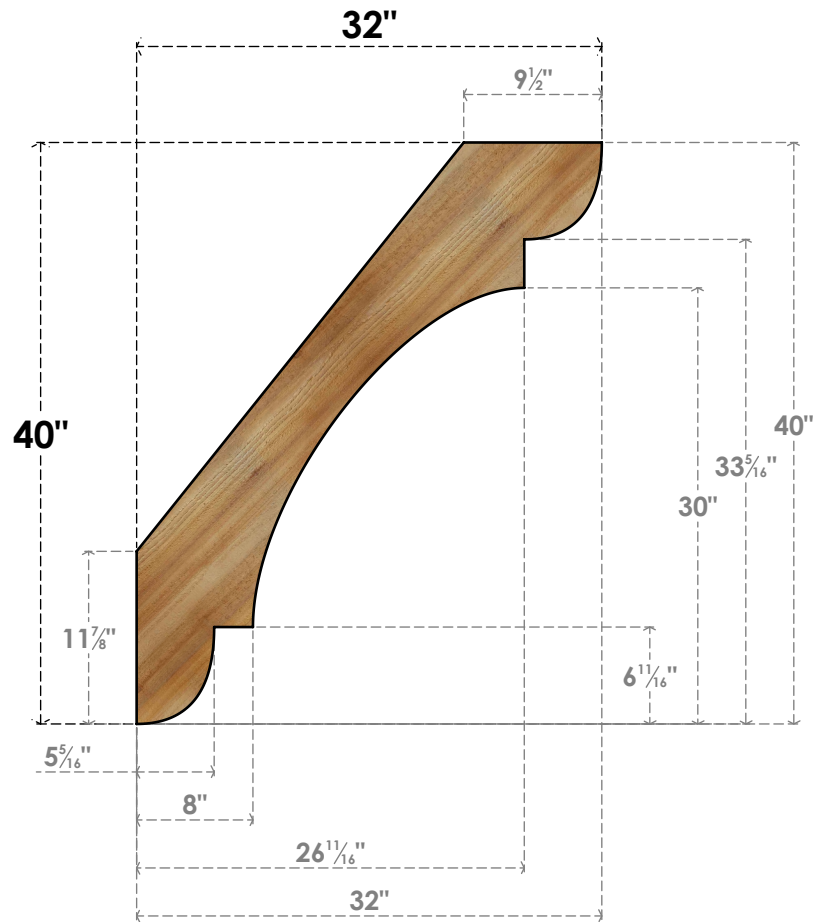

BRC04X32X40OLY00RWR

4"W X 32"D X 40"H OLYMPIC ROUGH SAWN BRACE, WESTERN RED CEDAR

SIDE

FRONT

EKENA
MILLWORK
2300 WEST MAIN ST.
CLARKSVILLE, TX 75426
TOLL FREE: 866-607-0453
WWW.EKENAMILLWORK.COM

NOTES

1. INSTALLATION TO BE COMPLETED IN ACCORDANCE WITH MANUFACTURER'S SPECIFICATIONS.
2. DRAWING MAY NOT BE TO SCALE
3. THIS DRAWING IS INTENDED FOR DESIGN AND PLANNING PURPOSES ONLY.
4. ALL INFORMATION CONTAINED HEREIN WAS CURRENT AT THE TIME OF DEVELOPMENT BUT MUST BE REVIEWED AND APPROVED BY THE PRODUCT MANUFACTURER TO BE CONSIDERED ACCURATE.
5. PRODUCTS ARE NOT KILN DRIED. THIS ITEM IS UNIQUE AND WILL CONTAIN THE NATURAL VARIATIONS THAT THE WOOD SPECIES OFFERS. THIS MAY RESULT IN VARIATIONS UP TO 1/4"