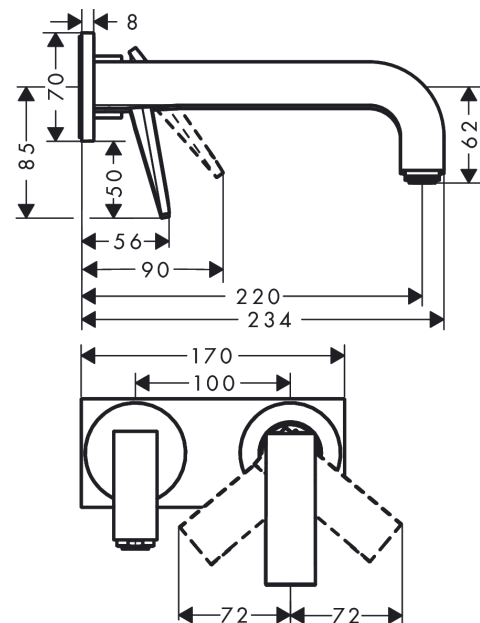

AXOR Citterio

Single lever basin mixer for concealed installation wall-mounted with lever handle, spout 220 mm and plate - rhombic cut

Surfaces: Article Number: **39171820**

product features

- consists of: single lever basin mixer for concealed installation wall-mounted, waste set
- projection: 220 mm
- spray type: Normal spray
- maximum flow rate at 3 bar: 5 l/min
- ceramic cartridge
- suitable for continuous flow water heaters
- non-closing waste set
- connection type: basic set
- connection dimension: DN15
- handle can be positioned on the right or left, depending on the basic set installation

Technology

Design awards

Certificates

Product image

Scale drawing

AXOR Citterio

Single lever basin mixer for concealed installation wall-mounted with lever handle, spout 220 mm and plate - rhombic cut

Surfaces: Article Number: **39171820**