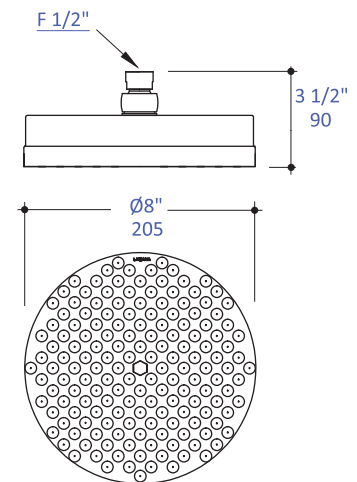

Features:

- Tilting round rain shower head
- Brass construction with 140 outlet holes
- Ceiling-mount or wall-mount installation
- Arm and flange sold separately
- Weight: 2.5 lbs.
- Outfitted with a 1.75GPM flow regulator

Finish Options:

- CR - Polished Chrome

Codes + Standards:

- Meets and exceeds applicable national codes

Recommended Accessories:

- Item #380H2: Wall-mount round shower arm with flange
- Item #0169: Ceiling-mount round shower arm with flange
- Item #15PB1.L.R: Built-in pressure balancing mixer with lever handle and round backplate

LACAVA reserves the right to revise any dimension or information on this sheet without notice. Dimensions are nominal and may vary within an industry accepted tolerance of 1/4". Drawings provided herein are meant to give the user an idea of the product and are not made to scale. Location of plumbing is meant for reference, your specific application may vary.
Revised:10/08/2021