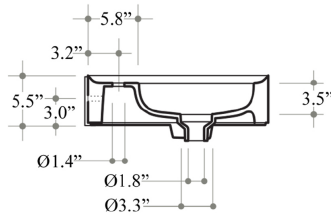

### SKU# | Options:

- Cameo 75.50.00 WG | No Faucet Hole, Glossy White
- Cameo 75.50.00 WM | No Faucet Hole, Matte White
- Cameo 75.50.00 BG | No Faucet Hole, Glossy Black
- Cameo 75.50.00 BM | No Faucet Hole, Matte Black
- Cameo 75.50.01 WG | Single Faucet Hole, Glossy White
- Cameo 75.50.01 WM | Single Faucet Hole, Matte White
- Cameo 75.50.01 BG | Single Faucet Hole, Glossy Black
- Cameo 75.50.01 BM | Single Faucet Hole, Matte Black

### Finishes:

-  Glossy White
-  Matte White
-  Glossy Black
-  Matte Black

\* WS Bath Collections reserves the right to revise dimensions or information on this sheet without notice

<b>Collection  </b> Cameo	<b>Model  </b> Cameo 75.50 - CML06	Dimensions Metric <i>1 inch = 2.54 cm</i> <i>1 inch = 25.4 mm</i>	 1051 Lea Drive - Collegeville, PA 19426 Tel. 215 513 9400 - Fax 610 831 0215 <a href="http://www.ws bathcollections.com">www.ws bathcollections.com</a> - <a href="mailto:info@ws bathcollections.com">info@ws bathcollections.com</a>
------------------------------	---------------------------------------	---	---

Vessel

Wall Mount

**Collection |**  
Cameo

**Model |**  
Cameo 75.50 - CML06

Dimensions Metric

1 inch = 2.54 cm

1 inch = 25.4 mm

1051 Lea Drive - Collegeville, PA 19426  
Tel. 215 513 9400 - Fax 610 831 0215

### Vessel/ countertop installation

Bolts

Silicone (optional)

Collection  
Cameo

Model |  
Cameo 75.50 - CML06

Dimensions Metric  
*1 inch = 2.54 cm*  
*1 inch = 25.4 mm*

WS<sup>®</sup>

BATH  
COLLECTIONS