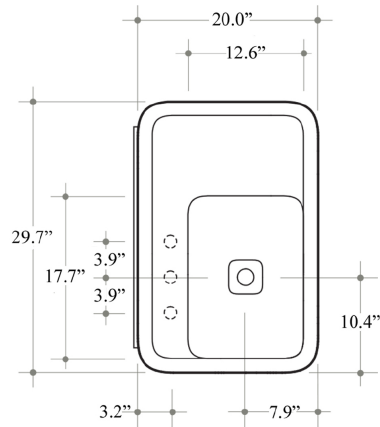

### SKU# | Options:

- Cameo 75.50.00 WG | No Faucet Hole, Glossy White
- Cameo 75.50.00 WM | No Faucet Hole, Matte White
- Cameo 75.50.00 BG | No Faucet Hole, Glossy Black
- Cameo 75.50.00 BM | No Faucet Hole, Matte Black
- Cameo 75.50.01 WG | Single Faucet Hole, Glossy White
- Cameo 75.50.01 WM | Single Faucet Hole, Matte White
- Cameo 75.50.01 BG | Single Faucet Hole, Glossy Black
- Cameo 75.50.01 BM | Single Faucet Hole, Matte Black

### Finishes:

-  Glossy White
-  Matte White
-  Glossy Black
-  Matte Black

\* WS Bath Collections reserves the right to revise dimensions or information on this sheet without notice

<b>Collection  </b> Cameo	<b>Model  </b> Cameo 75.50 - CML06	Dimensions Metric <i>1 inch = 2.54 cm</i> <i>1 inch = 25.4 mm</i>	 1051 Lea Drive - Collegeville, PA 19426 Tel. 215 513 9400 - Fax 610 831 0215 <a href="http://www.ws bathcollections.com">www.ws bathcollections.com</a> - <a href="mailto:info@ws bathcollections.com">info@ws bathcollections.com</a>
------------------------------	---------------------------------------	---	---

Vessel

Wall Mount

**Collection |**  
Cameo

**Model |**  
Cameo 75.50 - CML06

Dimensions Metric

1 inch = 2.54 cm

1 inch = 25.4 mm

1051 Lea Drive - Collegeville, PA 19426  
Tel. 215 513 9400 - Fax 610 831 0215

### Vessel/ countertop installation

Bolts

Silicone (optional)

Collection  
Cameo

Model |  
Cameo 75.50 - CML06

Dimensions Metric  
*1 inch = 2.54 cm*  
*1 inch = 25.4 mm*

WS<sup>®</sup>

BATH  
COLLECTIONS