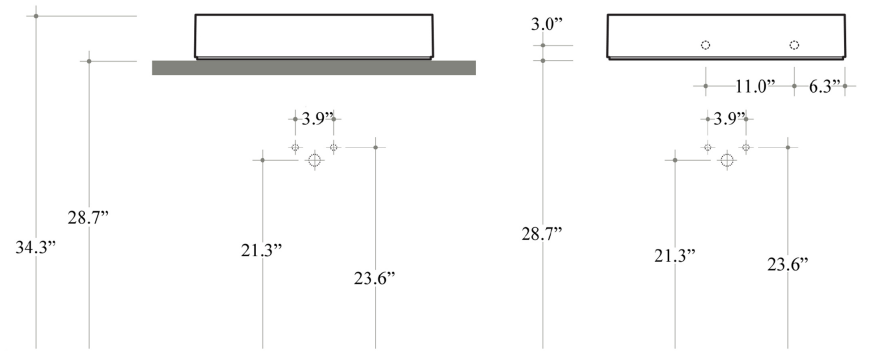

### Finishes:

-  Glossy White
-  Matte White
-  Glossy Black
-  Matte Black

\* WS Bath Collections reserves the right to revise dimensions or information on this sheet without notice

<b>Collection  </b> Cameo	<b>Model  </b> Cameo 75.50 - CML06	Dimensions Metric <i>1 inch = 2.54 cm</i> <i>1 inch = 25.4 mm</i>	 1051 Lea Drive - Collegeville, PA 19426 Tel. 215 513 9400 - Fax 610 831 0215 <a href="http://www.ws bathcollections.com">www.ws bathcollections.com</a> - <a href="mailto:info@ws bathcollections.com">info@ws bathcollections.com</a>
------------------------------	---------------------------------------	---	---

Vessel

Wall Mount

**Collection |**  
Cameo

**Model |**  
Cameo 75.50 - CML06

Dimensions Metric

1 inch = 2.54 cm

1 inch = 25.4 mm

1051 Lea Drive - Collegeville, PA 19426  
Tel. 215 513 9400 - Fax 610 831 0215

### Vessel/ countertop installation

Bolts

Silicone (optional)

Collection  
Cameo

Model |  
Cameo 75.50 - CML06

Dimensions Metric  
*1 inch = 2.54 cm*  
*1 inch = 25.4 mm*

WS<sup>®</sup>

BATH  
COLLECTIONS