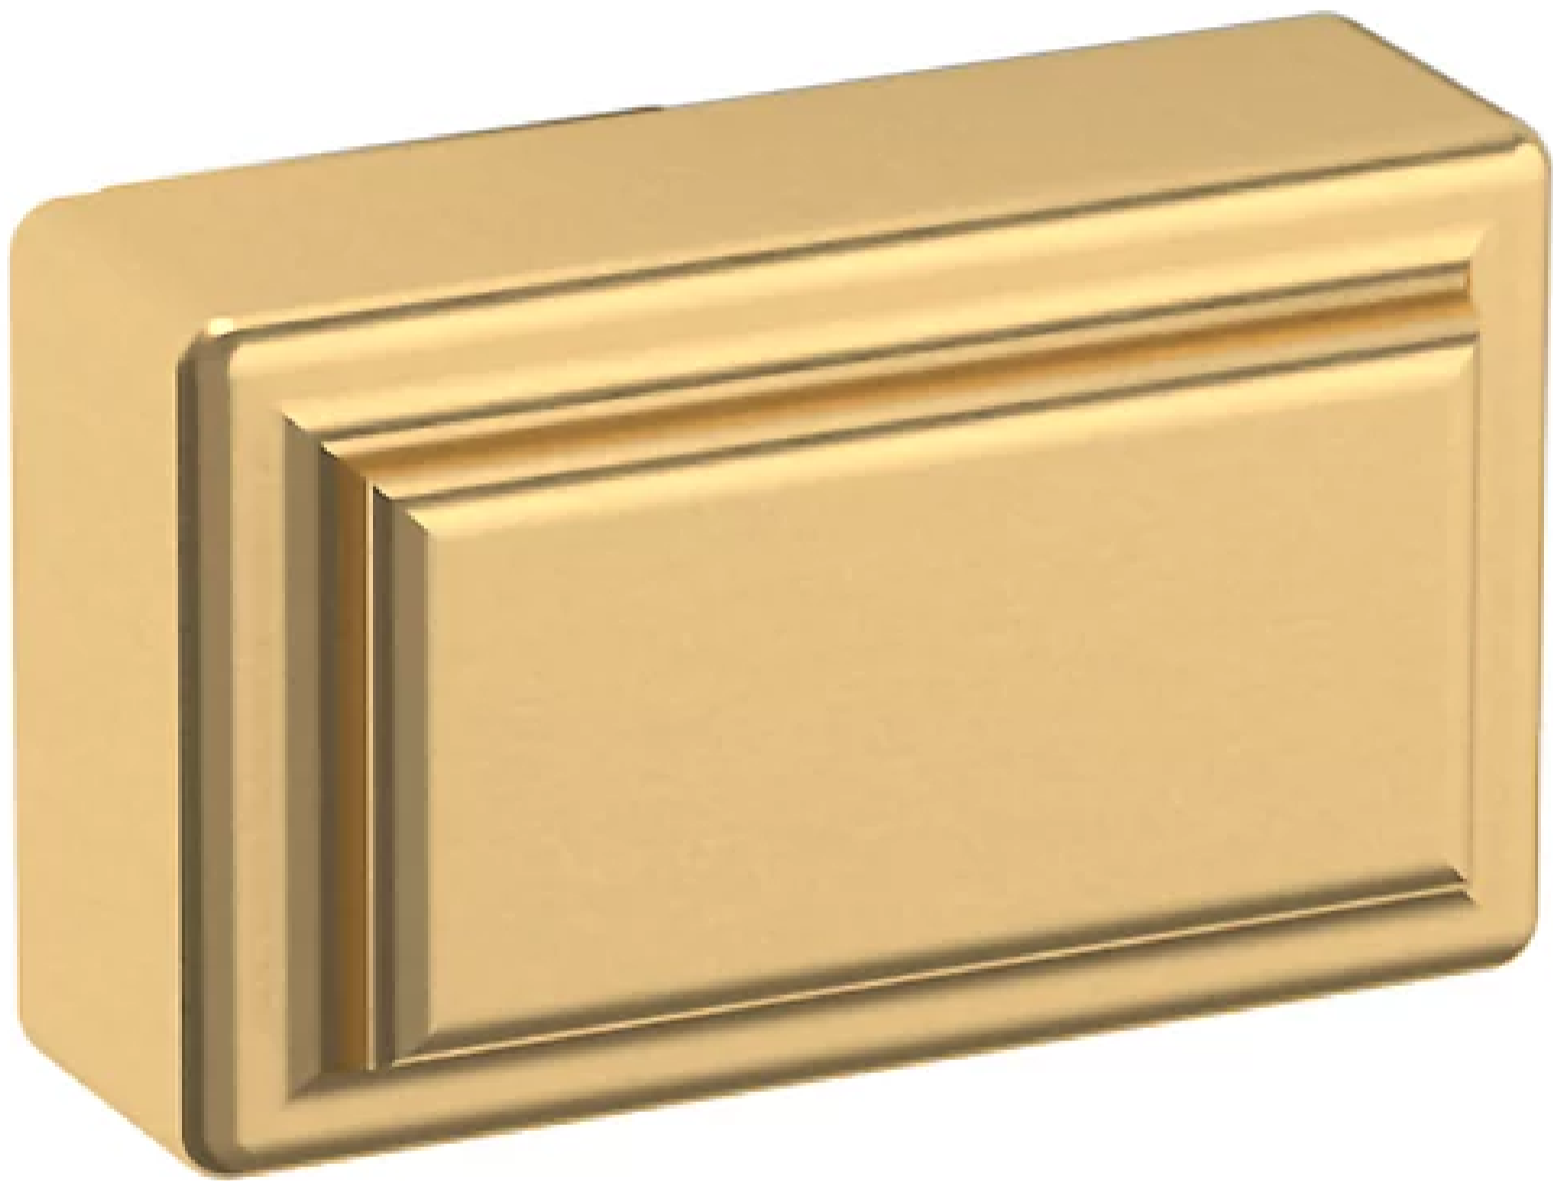

# 4425 RECTANGLE RAISED KNOB

## SPECIFICATIONS

STYLE	Traditional
CABINET KNOB DIAMETER	1.5
PROJECTION	1.1

### Key Features

- ✓ This family is available in a knob, and 4", 6", 12", and 18" Pull
- ✓ Solid brass construction, feeling the difference in quality in every piece of cabinet hardware.
- ✓ Baldwin's Satin Brass finish is warm, smooth, and is covered with a Limited Lifetime Finish™ Warranty for enduring elegance, no matter the climate.
- ✓ Mounting Hardware included