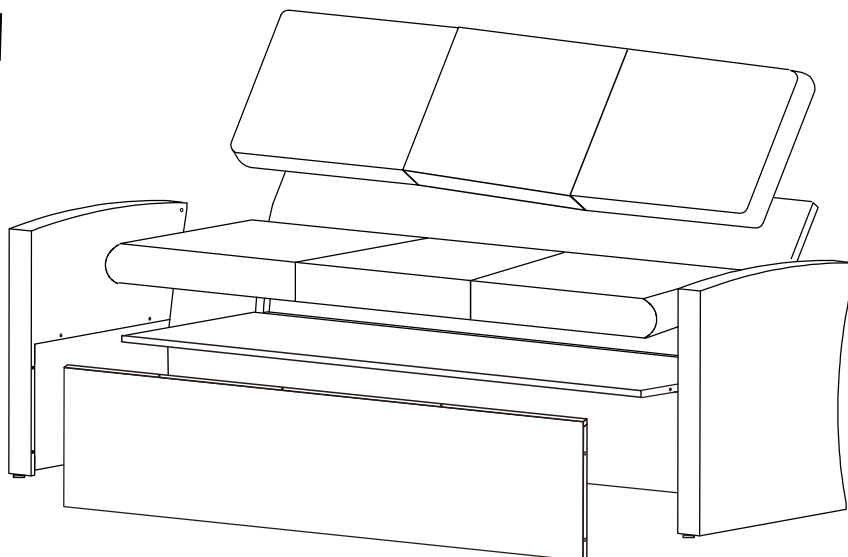

Rattan Corner Sofa Set
Three Seater Sofa

PARTS LIST

| | | | |
|---|-----|---|------|
| ① | 1PC | ⑤ | 1PC |
| ② | 1PC | ⑥ | 3PCS |
| ③ | 1PC | ⑦ | 3PCS |
| ④ | 1PC | | |

HARDWARE LIST

Note: Do not tighten bolts until all parts are connected

Completed unit

Step 1

Step 2

Step 3

Step 4

Step 5

⑥ x3pcs

**Rattan Corner Sofa Set
Single Sofa**

Step 1

Step 2

Step 3

Step 4

Step 5

**Rattan Corner Sofa Set
Coffee Table**

PARTS LIST

| | |
|---|------|
| ① | 2PCS |
| ② | 2PCS |
| ③ | 1PC |
| ④ | 1PC |