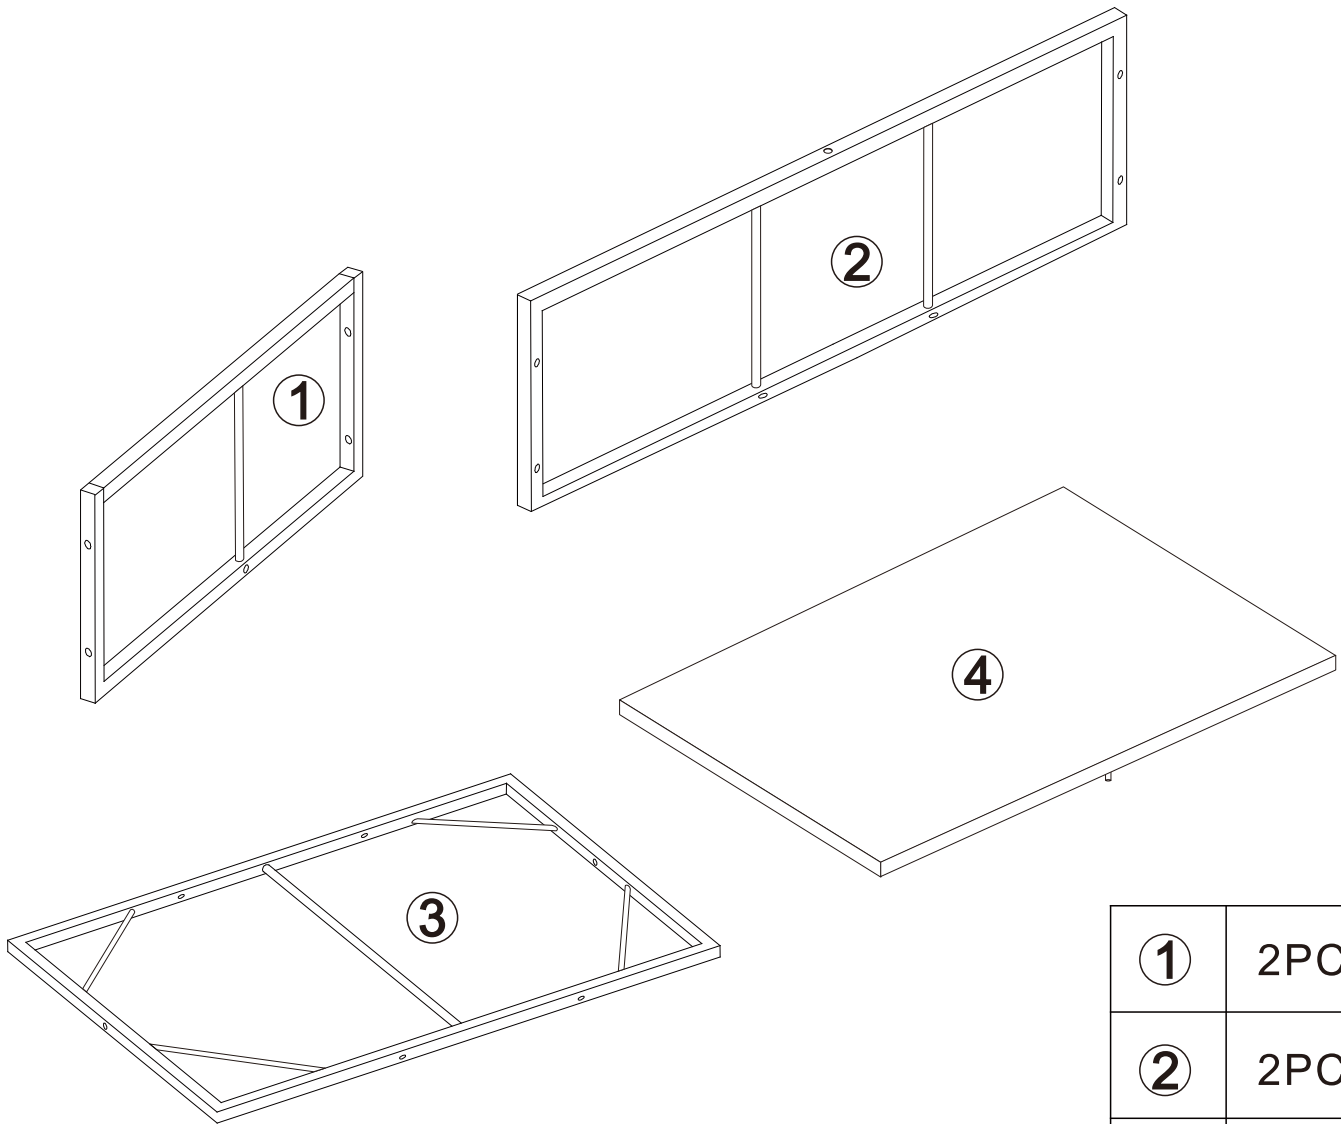

Rattan Corner Sofa Set
Three Seater Sofa

PARTS LIST

| | | | |
|---|-----|---|------|
| ① | 1PC | ⑤ | 1PC |
| ② | 1PC | ⑥ | 3PCS |
| ③ | 1PC | ⑦ | 3PCS |
| ④ | 1PC | | |

HARDWARE LIST

Note: Do not tighten bolts until all parts are connected

Step 1

Step 2

Step 3

Step 4

Step 5

**Rattan Corner Sofa Set
Coffee Table**

PARTS LIST

| | |
|---|------|
| ① | 2PCS |
| ② | 2PCS |
| ③ | 1PC |
| ④ | 1PC |