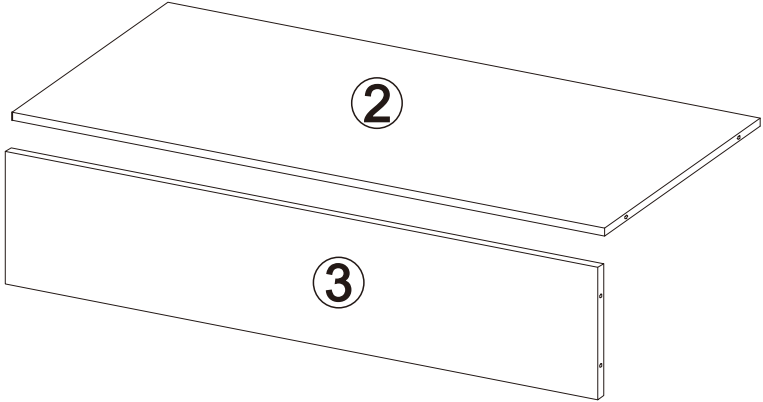

Rattan Corner Sofa Set
Three Seater Sofa

PARTS LIST

| | | | |
|---|-----|---|------|
| ① | 1PC | ⑤ | 1PC |
| ② | 1PC | ⑥ | 3PCS |
| ③ | 1PC | ⑦ | 3PCS |
| ④ | 1PC | | |

HARDWARE LIST

Note: Do not tighten bolts until all parts are connected

Completed unit

Step 1

Step 2

Step 3

Step 4

Step 5

⑥ x3pcs

**Rattan Corner Sofa Set
Single Sofa**

Step 1

Step 2

Step 3

Step 4

Step 5

**Rattan Corner Sofa Set
Coffee Table**

PARTS LIST

| | |
|---|------|
| ① | 2PCS |
| ② | 2PCS |
| ③ | 1PC |
| ④ | 1PC |