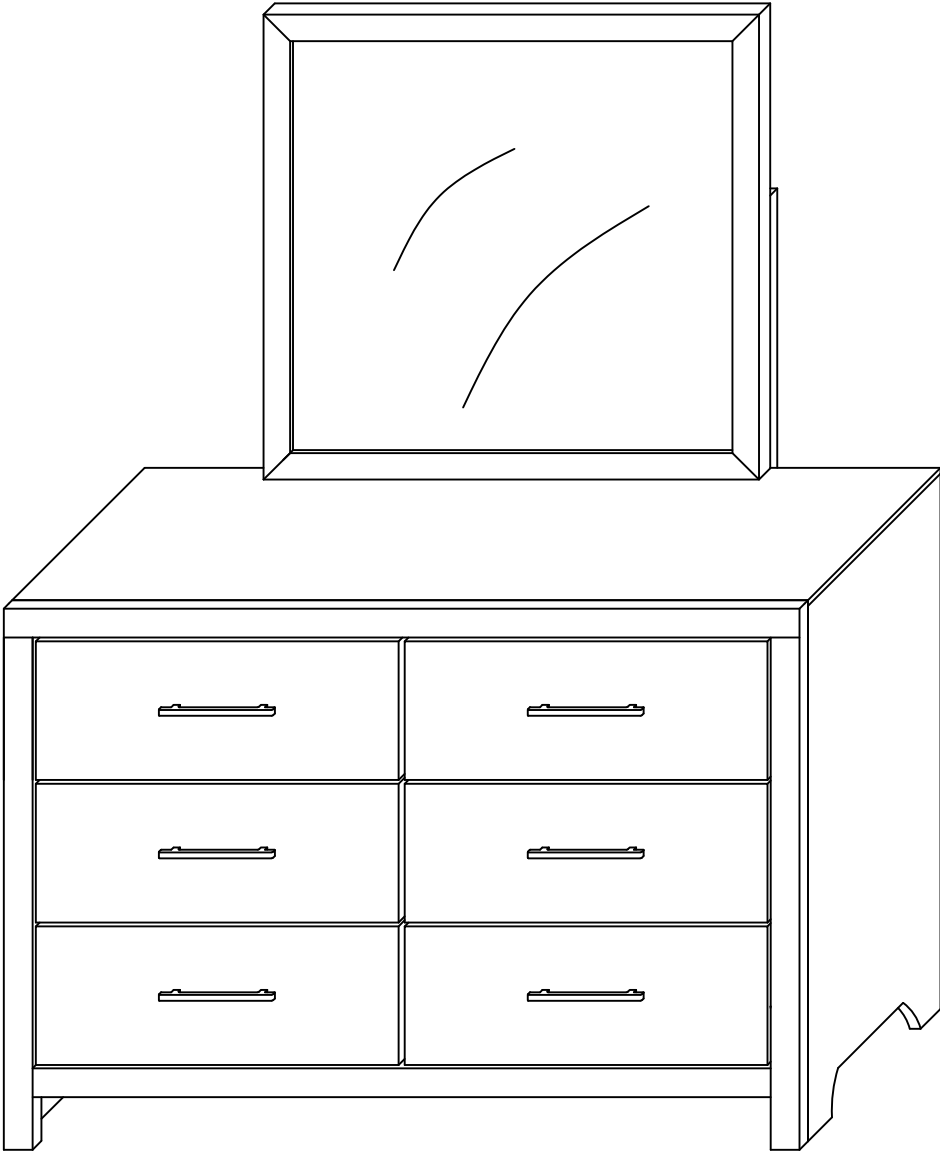

DENVER BEDROOM SET - MIRROR ASSEMBLY INSTRUCTION

STEP 3

ASSEMBLY COMPLETED