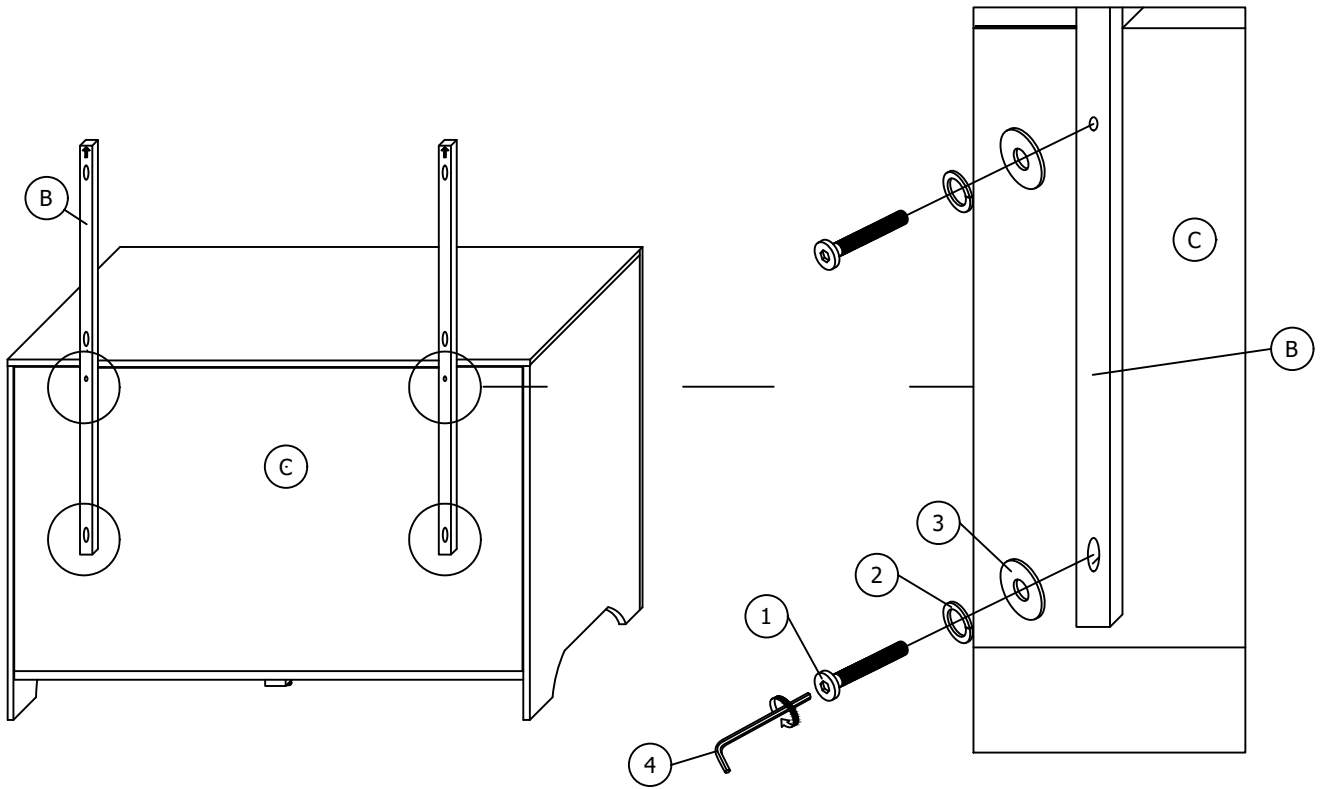

DENVER BEDROOM SET - MIRROR ASSEMBLY INSTRUCTION

HARDWARE LIST

ITEM	DESCRIPTION	DRAWING	QTY
1	JCBC SCREW (M6 x 40mm)		8 PCS
2	SPRING WASHER (M6 x 13mm)		8 PCS
3	FLAT WASHER (M6 x 19mm)		8 PCS
4	M4 ALLEN KEY (65MM)		1 PC

PARTS LIST

ITEM	DESCRIPTION	DRAWING	QTY
A	MIRROR		1 PC
B	MIRROR SUPPORT RAIL		2 PCS
C	DRESSER		1 PC

DENVER BEDROOM SET - MIRROR ASSEMBLY INSTRUCTION

STEP 1

STEP 2

DENVER BEDROOM SET - MIRROR ASSEMBLY INSTRUCTION