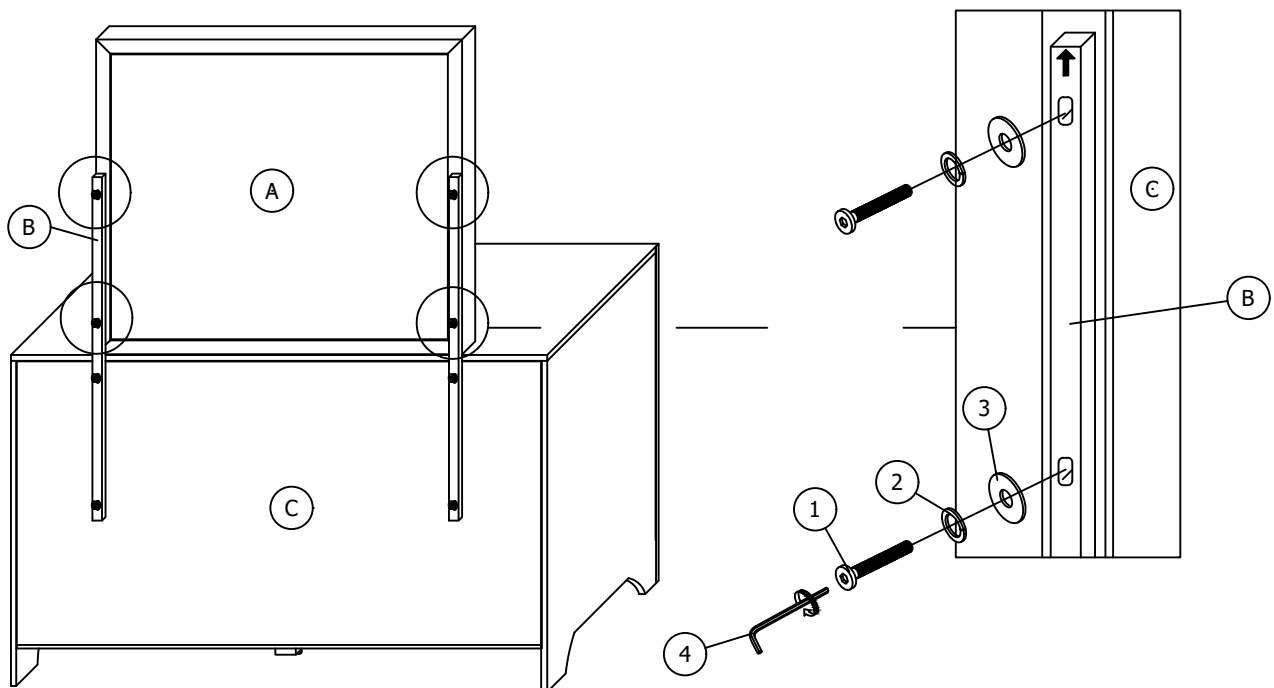

DENVER BEDROOM SET - MIRROR ASSEMBLY INSTRUCTION

HARDWARE LIST

ITEM	DESCRIPTION	DRAWING	QTY
1	JCBC SCREW (M6 x 40mm)		8 PCS
2	SPRING WASHER (M6 x 13mm)		8 PCS
3	FLAT WASHER (M6 x 19mm)		8 PCS
4	M4 ALLEN KEY (65MM)		1 PC

PARTS LIST

ITEM	DESCRIPTION	DRAWING	QTY
A	MIRROR		1 PC
B	MIRROR SUPPORT RAIL		2 PCS
C	DRESSER		1 PC

DENVER BEDROOM SET - MIRROR ASSEMBLY INSTRUCTION

STEP 1

STEP 2

DENVER BEDROOM SET - MIRROR ASSEMBLY INSTRUCTION

STEP 3

ASSEMBLY COMPLETED