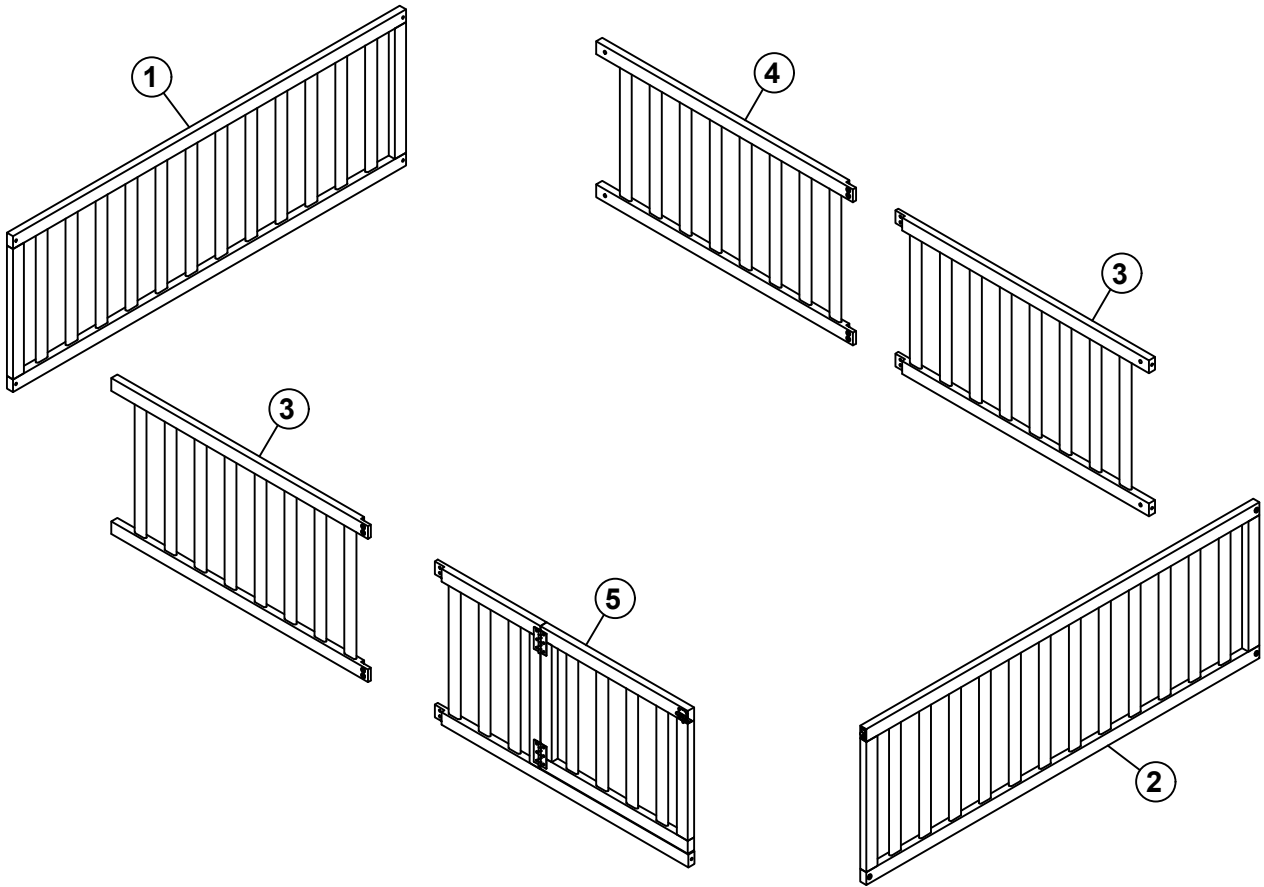

ASSEMBLY INSTRUCTIONS

FULL SIZE BED

ASSEMBLY INSTRUCTIONS

PARTS LIST

1	Headboard frame 	1pc	4	Guard rails 	1pc
2	Headboard frame 	1pc	5	Door frame 	1pc
3	Guard rails 	2pcs			

HARDWARE LIST (WF299302)

A	1/4x75 	7PCS	C	4x58 	1PC
B	1/4x15 	8PCS			

ASSEMBLY INSTRUCTIONS

Step 1

B	1/4x15		8PCS	C	4x58		1PC
----------	--------	--	------	----------	------	--	-----

Step 2

A	1/4x75		7PCS	C	4x58		1PC
----------	--------	---	------	----------	------	---	-----