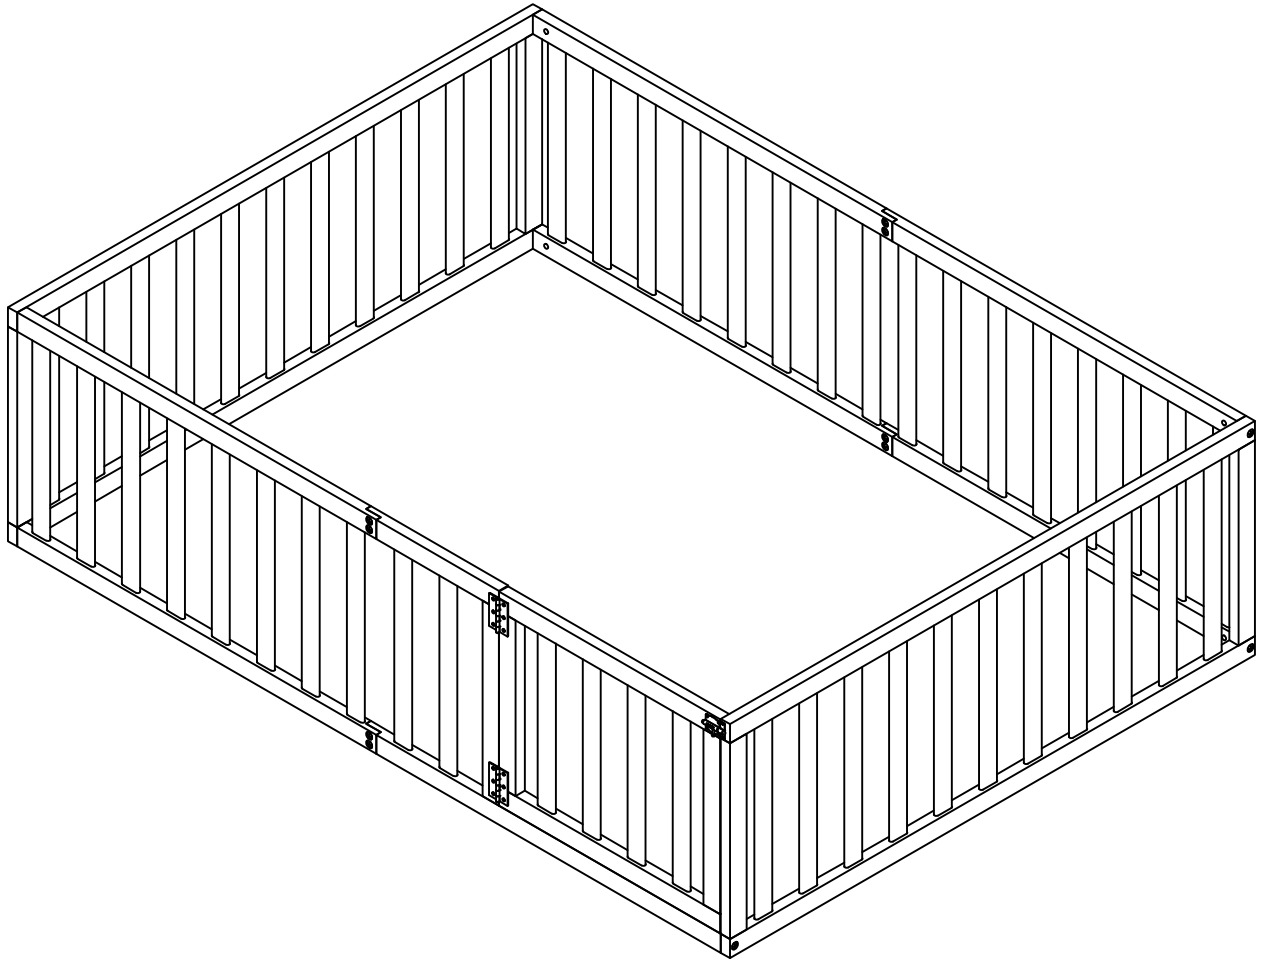

ASSEMBLY INSTRUCTIONS

FULL SIZE BED

ASSEMBLY INSTRUCTIONS

PARTS LIST

1	Headboard frame 	1pc	4	Guard rails 	1pc
2	Headboard frame 	1pc	5	Door frame 	1pc
3	Guard rails 	2pcs			

HARDWARE LIST (WF299302)

A	1/4x75 	7PCS	C	4x58 	1PC
B	1/4x15 	8PCS			

ASSEMBLY INSTRUCTIONS

Step 1

B	1/4x15		8PCS	C	4x58		1PC
----------	--------	--	------	----------	------	--	-----

Step 2

A	1/4x75		7PCS	C	4x58		1PC
----------	--------	---	------	----------	------	---	-----