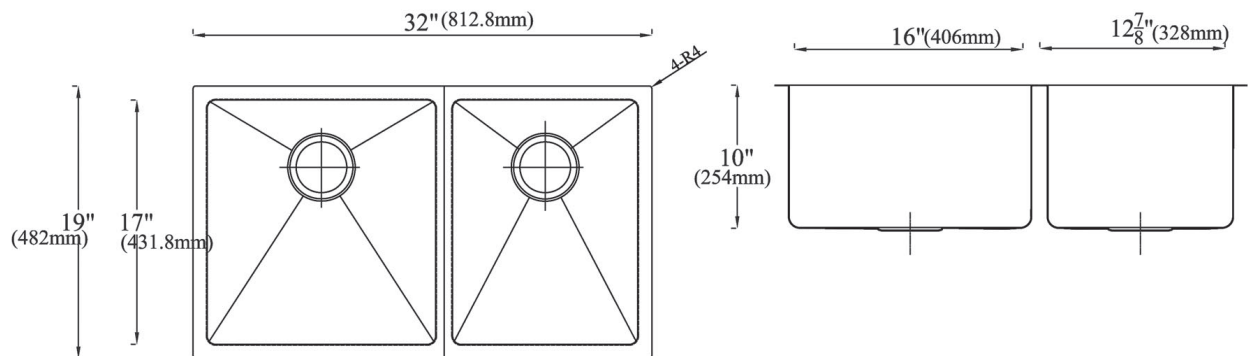

LUXART®

LXZD881

NEAR ZERO RADIUS DOUBLE BOWL UNDERCOUNTER KITCHEN SINK

NEW!

Features:

- 16 Gauge
- Type 304 Stainless Steel
- Undermount
- Includes Mounting Clips
- Fully Undercoated
- Sound Absorption Pads
- Brushed Satin Finish

Optional Accessories:

- Bottom Basin Rack: LXZD771BG (2-pack)

OVERALL SIZE: 32" x 19"

BOWL DEPTH: 10" (left); 10" (right)

CUTOUT: see cutout template

MINIMUM CABINET SIZE: 36"

DRAIN OPENING: 3-1/2"

CUTOUT TEMPLATE INCLUDED INSIDE BOX