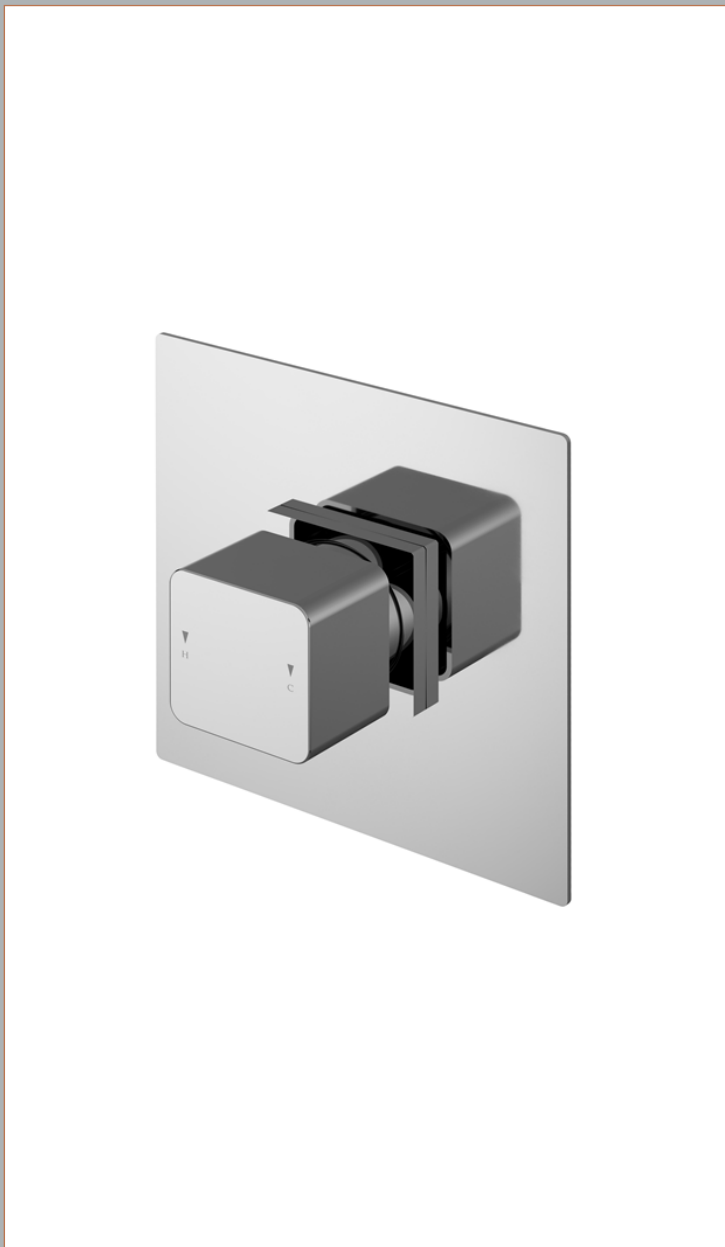

Sales Code: WINTC11

Description: Windon Thermostatic Temp Control Valve

### Product Dimensions

Length (mm):	
Width (mm):	125
Height (mm):	125
Depth (mm):	135
Nett Weight (kg):	1

### Product Details

Country of Origin:	China
Fitting Instruction:	Yes
Product Material:	Brass/ABS
Mount Type:	Recessed, Wall
Outlet Elbow Supplied:	No
Easy Clean:	Not Applicable
Head Included:	No
Handset Included:	No
Body Jets Included:	No
No of Body Jets:	Not Applicable
Operating Pressure (bar):	0.1
Valve/Cartridge Type:	Not Applicable
Flow Rates (L/min):	0.1 bar: 5.8   0.5 bar: 15.1   1 bar: 21.6   2 bar: 30.7   3 bar: 37.6
TMV2 Approved:	No   Approval No: N/A
TMV3 Approved:	No   Approval No: N/A
WRAS Approved:	No   Approval No: N/A
Head Function:	Not Applicable
Handset Function:	Not Applicable
Body Jet Info:	Not Applicable
Pipe Size:	15 mm (1/2" Bsp)
Pipe Centres:	N/A
Colour/Finish:	Chrome
Hose Included:	Not Applicable
No. of Outlets:	1