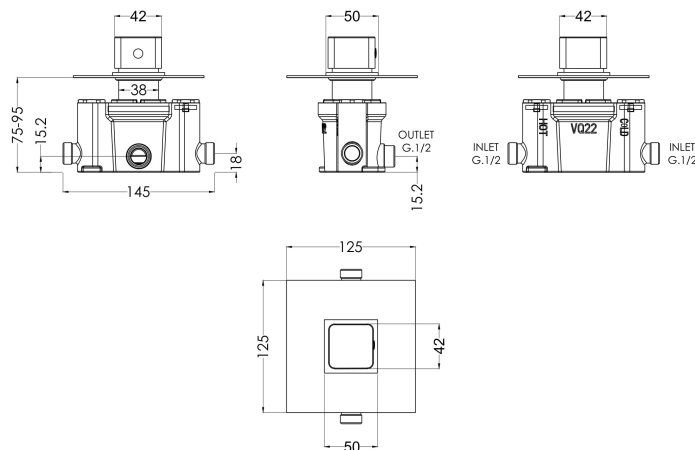

### Product Dimensions

Length (mm):	
Width (mm):	125
Height (mm):	125
Depth (mm):	135
Nett Weight (kg):	1

### Packaging Dimensions

Length (mm):	246
Width (mm):	181
Height (mm):	
Gross Weight (kg):	1

### Outer Box Dimensions (If Applicable)

Length (mm):	
Width (mm):	380
Height (mm):	750
Depth (mm):	260
Gross Weight (kg):	
Barcode:	5056211898429

### Product Details

Country of Origin:	China
Fitting Instruction:	Yes
Product Material:	Brass/ABS
Mount Type:	Recessed, Wall
Outlet Elbow Supplied:	No
Easy Clean:	Not Applicable
Head Included:	No
Handset Included:	No
Body Jets Included:	No
No of Body Jets:	Not Applicable
Operating Pressure (bar):	0.1
Valve/Cartridge Type:	Not Applicable
Flow Rates (L/min):	0.1 bar: 5.8   0.5 bar: 15.1   1 bar: 21.6   2 bar: 30.7   3 bar: 37.6
TMV2 Approved:	No   Approval No: N/A
TMV3 Approved:	No   Approval No: N/A
WRAS Approved:	No   Approval No: N/A
Head Function:	Not Applicable
Handset Function:	Not Applicable
Body Jet Info:	Not Applicable
Pipe Size:	15 mm (1/2" Bsp)
Pipe Centres:	N/A
Colour/Finish:	Chrome
Hose Included:	Not Applicable
No. of Outlets:	1