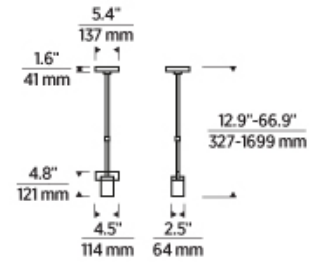

ESFERA SMALL PENDANT

PRODUCT FEATURES

- Laser etched crystal captures the light
- Works as a stand-alone piece or makes a grand statement by installing in multiples
- Includes (2) 6" and (4) 12" rigid stems in coordinating finish.
- Fully dimmable integrated LED lamp
- This item is made of natural brass. It is a living finish that will patina and warm with age which adds richness. If it gets an uneven patina or spots, a brass cleaner can restore the finish
- Protected by a 5-year warranty. Please visit the "About Us" Page on techlighting.com for more for warranty details

Natural Brass

LAMPING

Includes 7.8 watt, 658 total delivered lumens, 90 CRI 2700K LED modules. Dimmable with most LED compatible ELV and TRIAC dimmers. 277V dimmable with 0-10V dimmers. Ships with 4-12" and 2-6" rigid stems. 120V or 277V. Can be installed on a sloped ceiling up to 15°.

Natural Brass

Black

ORDERING INFORMATION

700TDESF	LENGTH (A)	FINISH	LAMP
	5 4.5"	NB NATURAL BRASS	-LED927 INTEGRATED LED 90 CRI 2700K 120V
		B NIGHTSHADE BLACK	-LED927-277 INTEGRATED LED 90 CRI 2700K 277V

700TDESF _____

JOB NAME _____

NOTES _____

ESFERA SMALL PENDANT

SPECIFICATIONS

PRIMARY MATERIAL	Aluminum or Brass
SHADE MATERIAL	Crystal
NET WEIGHT	6 lbs
HEIGHT	4.8in
WIDTH	2.5in
LENGTH	4.5in
UP LIGHT / DOWN LIGHT / BOTH?	
WET LISTED	
DAMP LISTED	Yes
DRY LISTED	
MIN. HANGING HEIGHT	12.3in
MAX HANGING HEIGHT	66.3in
TOTAL CORD LENGTH	
TOTAL STEM LENGTH	Up to 60in
STEM QTY	6
SLOPED CEILING ADAPTABLE?	Yes 15° Max
GENERAL LISTING	ETL Listed
INCLUDES	