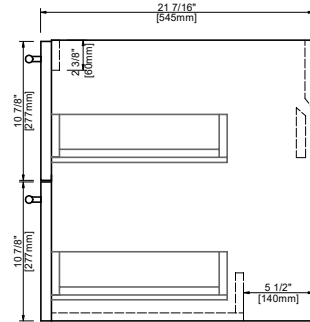

Dimensions

FRONT VIEW

LEFT SIDE VIEW

PLAN VIEW

RIGHT SIDE VIEW

COUNTERTOP PLAN VIEW

COUNTERTOP SIDE VIEW

size:1490x545x560mm