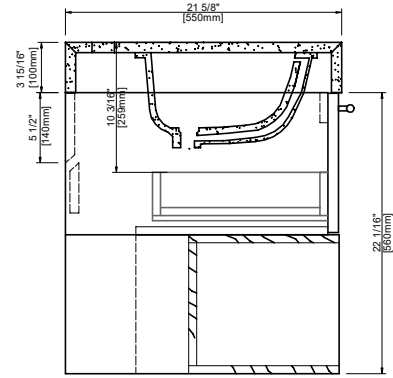

Dimensions

FRONT VIEW

LEFT SIDE VIEW

PLAN VIEW

RIGHT SIDE VIEW

COUNTERTOP PLAN VIEW

COUNTERTOP SIDE VIEW

size:1490x545x560mm