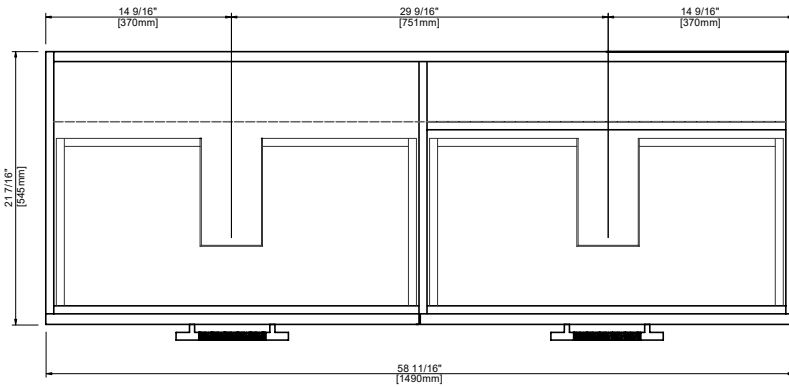

Dimensions

FRONT VIEW

LEFT SIDE VIEW

PLAN VIEW

RIGHT SIDE VIEW

COUNTERTOP PLAN VIEW

COUNTERTOP SIDE VIEW

size:1490x545x560mm