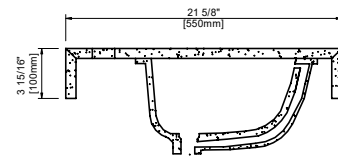

Dimensions

FRONT VIEW

LEFT SIDE VIEW

PLAN VIEW

RIGHT SIDE VIEW

COUNTERTOP PLAN VIEW

COUNTERTOP SIDE VIEW

size:1490x545x560mm