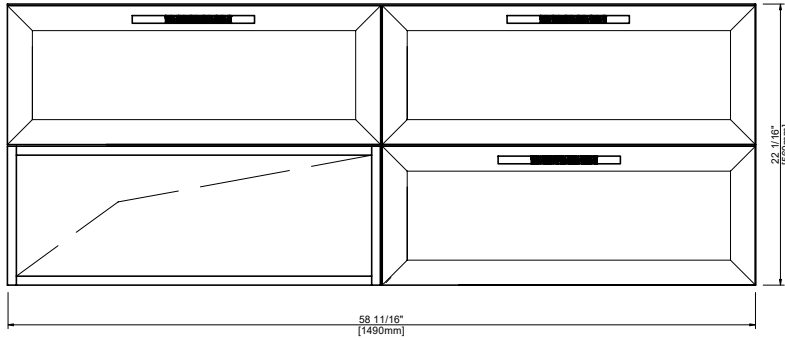

Dimensions

FRONT VIEW

LEFT SIDE VIEW

PLAN VIEW

RIGHT SIDE VIEW

COUNTERTOP PLAN VIEW

COUNTERTOP SIDE VIEW

size:1490x545x560mm