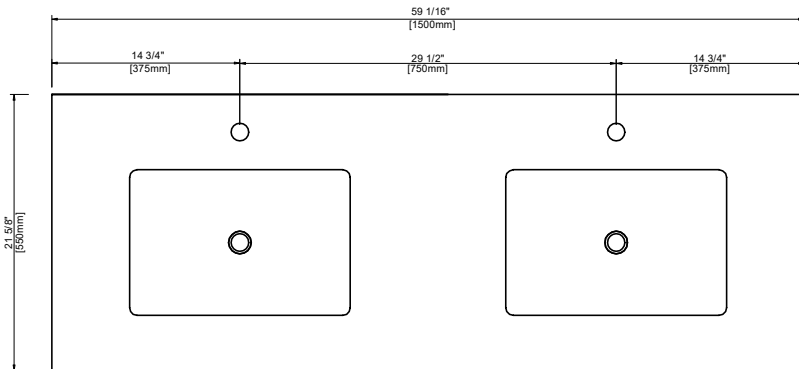

Dimensions

FRONT VIEW

LEFT SIDE VIEW

PLAN VIEW

RIGHT SIDE VIEW

COUNTERTOP PLAN VIEW

COUNTERTOP SIDE VIEW

size:1490x545x560mm