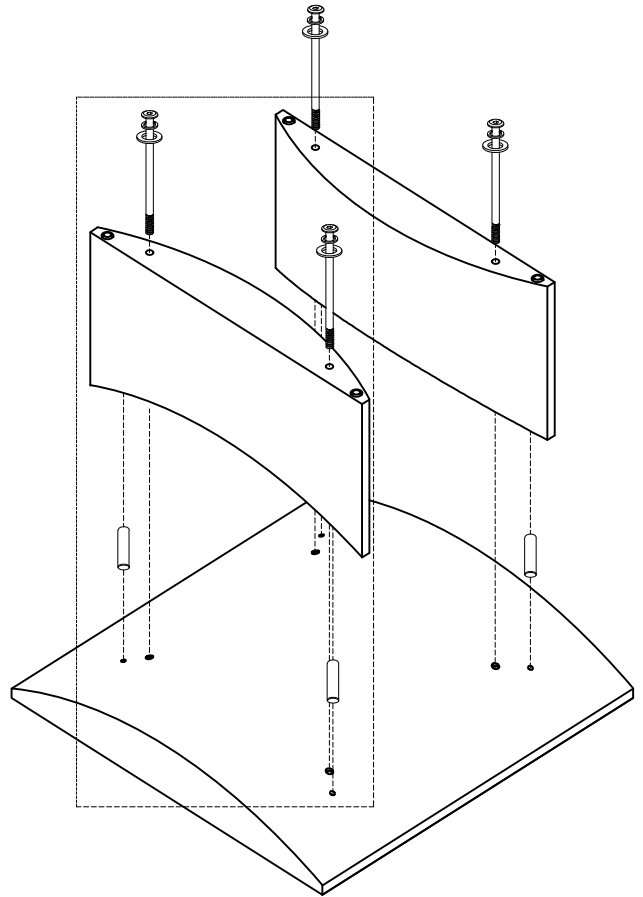

ASSEMBLY INSTRUCTION FOR
MODEL: SQUARE COFFEE TABLE 48 INCH

HARDWARE LIST

A		Wood dowels	8mm x 30mm	4
B		Allen Wrench	M4	1
C		Bolt	8mm x 305mm	4

ASSEMBLY INSTRUCTION FOR MODEL: SQUARE COFFEE TABLE 48 INCH

**ASSEMBLY INSTRUCTION FOR
MODEL: SQUARE COFFEE TABLE 48 INCH**