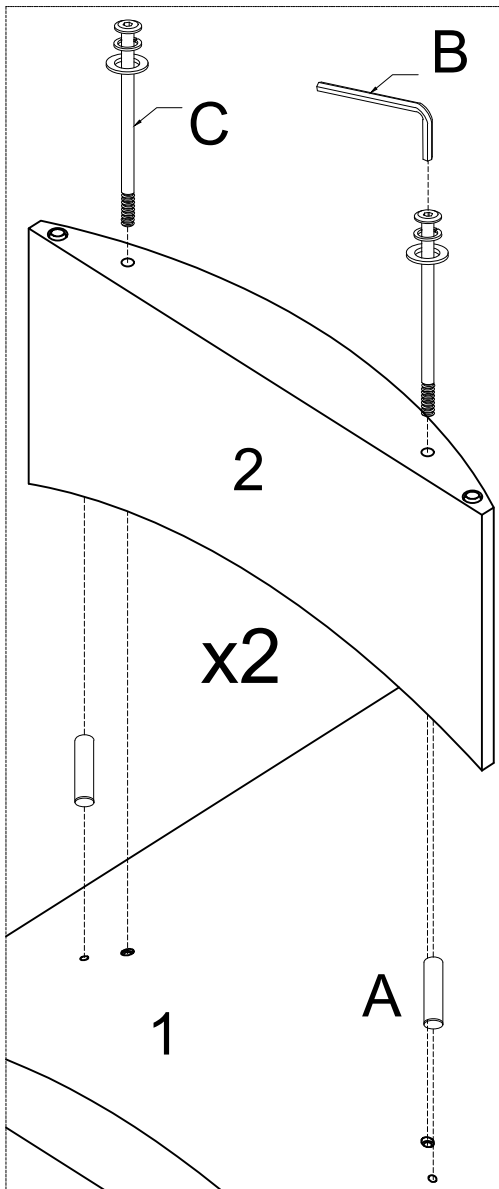

ASSEMBLY INSTRUCTION FOR
MODEL: SQUARE COFFEE TABLE 48 INCH

HARDWARE LIST

A		Wood dowels	8mm x 30mm	4
B		Allen Wrench	M4	1
C		Bolt	8mm x 305mm	4

ASSEMBLY INSTRUCTION FOR MODEL: SQUARE COFFEE TABLE 48 INCH

**ASSEMBLY INSTRUCTION FOR
MODEL: SQUARE COFFEE TABLE 48 INCH**