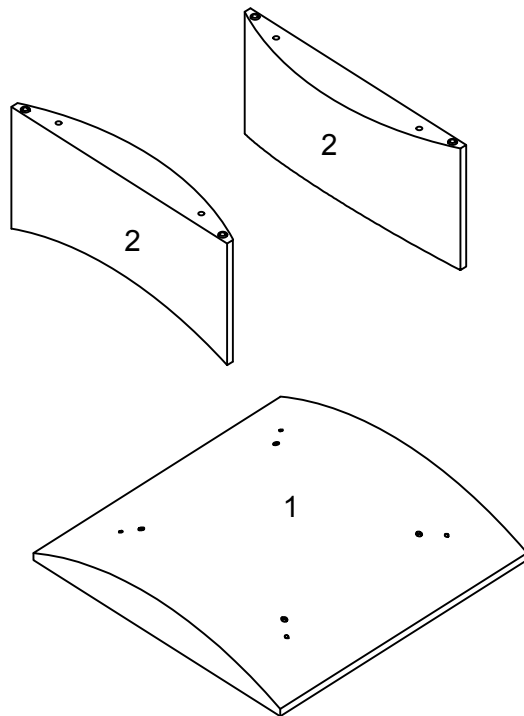

ASSEMBLY INSTRUCTION FOR
MODEL: SQUARE COFFEE TABLE 48 INCH

HARDWARE LIST

A		Wood dowels	8mm x 30mm	4
B		Allen Wrench	M4	1
C		Bolt	8mm x 305mm	4

ASSEMBLY INSTRUCTION FOR MODEL: SQUARE COFFEE TABLE 48 INCH

**ASSEMBLY INSTRUCTION FOR
MODEL: SQUARE COFFEE TABLE 48 INCH**