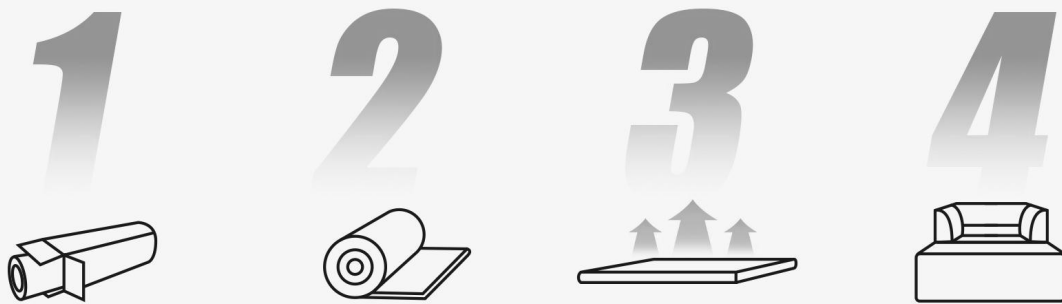

Assembly Free

Open the box and wait for 48-72 hours to regain its original shaped

*Sometimes it takes 2-7 days.