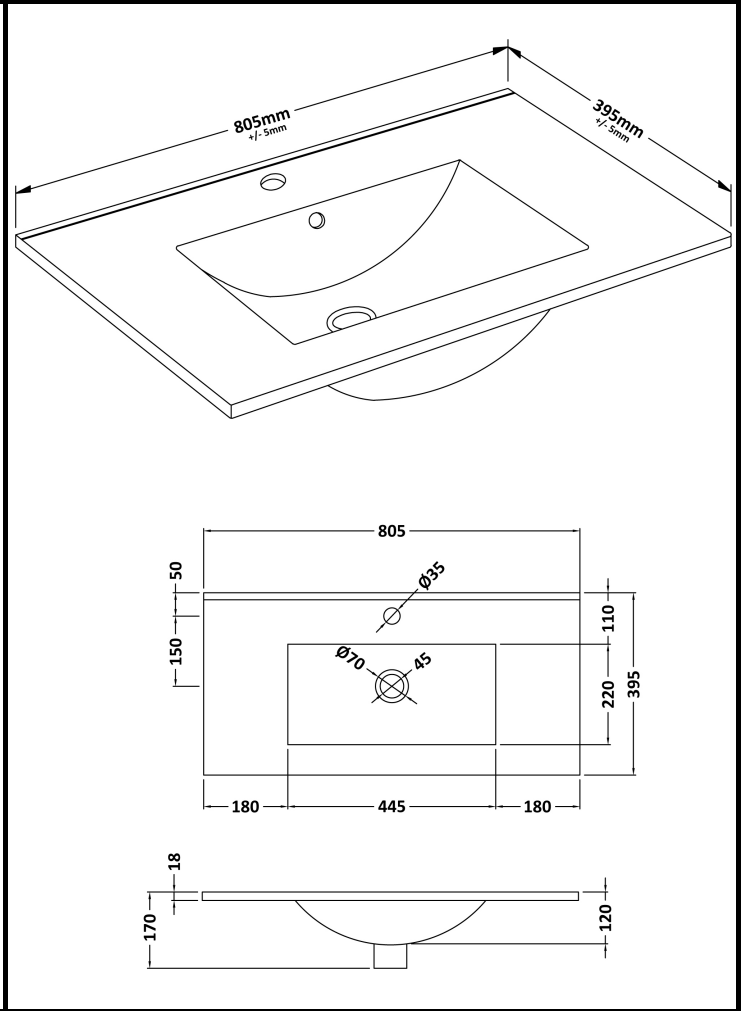

CUSTOMER DATA SHEET

DESCRIPTION: 800 Wh 2-Drawer Vanity With Basin B

CUSTOMER DATA SHEET - FURNITURE

DESCRIPTION: 800 Wall Hung 2-Drawer Basin Unit

PRODUCT DIMENSIONS

Height (mm)	Width (mm)	Depth (mm)	Nett Wgt Kg
538	800	383	34

PACKAGING DIMENSIONS

Height (mm)	Width (mm)	Depth (mm)	Gross Wgt Kg
560	820	405	34

PACKAGING DATA

Box Colour	Brown Cardboard Box		
Box Qty	1	Label Colour	White Label
Label Size	100 x 50	Label Qty	2

OUTER BOX DIMENSIONS (If Applicable)

Height (mm)	Width (mm)	Depth (mm)	Gross Wgt Kg

PRODUCT DETAILS

Country of Origin	United Kingdom			
Fitting Instruction	No			
Constr' Method	Cam & Wood Dowel			
Cabinet Finish	MFC Textured Woodgrain			
Cab Thickness (mm)	18			
Drawer Included	Yes			
No of Shelves	0			
Hinge Inc'	Not Applicable			
Fixings Inc'	Yes			
Handle Inc'	Yes, Supplied			
Handle Type	Strap			
Certification	FSC	Yes	CE	N/A
Colour	Grey Avola			
Constr' Type	Rigid			
Fascia Finish	MFC Textured Woodgrain			
Fas Thickness (mm)	18			
Drawer Type	80mm High Metal Softclose			
Hinge Type	Not Applicable			
Adjustable Legs	No, Not Required			
Handle Style	Contemporary			
Waste Shroud	Yes			

CUSTOMER DATA SHEET - CERAMICS

DESCRIPTION: Basin 800mm

PRODUCT DIMENSIONS			
Height (mm)	Width (mm)	Depth (mm)	Nett Wgt Kg
170	800	390	16.9

PACKAGING DIMENSIONS			
Height (mm)	Width (mm)	Depth (mm)	Gross Wgt Kg
400	820	200	16.9