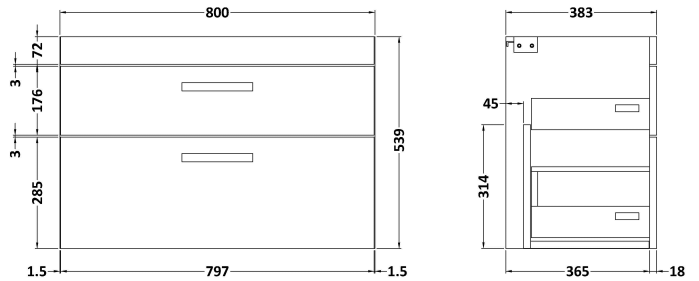

CUSTOMER DATA SHEET

DESCRIPTION: 800 Wh 2-Drawer Vanity With Basin B

CUSTOMER DATA SHEET - FURNITURE

DESCRIPTION: 800 Wall Hung 2-Drawer Basin Unit

PRODUCT DIMENSIONS

Height (mm)	Width (mm)	Depth (mm)	Nett Wgt Kg
538	800	383	34

PACKAGING DIMENSIONS

Height (mm)	Width (mm)	Depth (mm)	Gross Wgt Kg
560	820	405	34

PACKAGING DATA

Box Colour	Brown Cardboard Box		
Box Qty	1	Label Colour	White Label
Label Size	100 x 50	Label Qty	2

OUTER BOX DIMENSIONS (If Applicable)

CUSTOMER DATA SHEET - CERAMICS

DESCRIPTION: Basin 800mm

PRODUCT DIMENSIONS			
Height (mm)	Width (mm)	Depth (mm)	Nett Wgt Kg
170	800	390	16.9

PACKAGING DIMENSIONS			
Height (mm)	Width (mm)	Depth (mm)	Gross Wgt Kg
400	820	200	16.9

PACKAGING DATA			
Box Colour	Brown Cardboard Box - Printed		
Box Qty	1	Label Colour	White Label
Label Size	100 x 50	Label Qty	2

OUTER BOX DIMENSIONS (If Applicable)			
Height (mm)	Width (mm)	Depth (mm)	Gross Wgt Kg