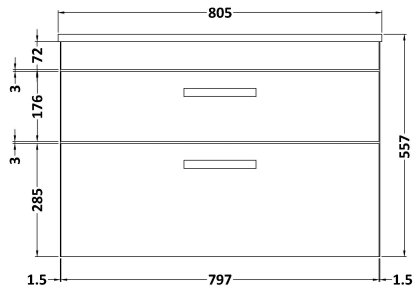

CUSTOMER DATA SHEET

DESCRIPTION: 800 Wh 2-Drawer Vanity With Basin B

CUSTOMER DATA SHEET - FURNITURE

DESCRIPTION: 800 Wall Hung 2-Drawer Basin Unit

PRODUCT DIMENSIONS

Height (mm)	Width (mm)	Depth (mm)	Nett Wgt Kg
538	800	383	34

PACKAGING DIMENSIONS

Height (mm)	Width (mm)	Depth (mm)	Gross Wgt Kg
560	820	405	34

PACKAGING DATA

Box Colour	Brown Cardboard Box		
Box Qty	1	Label Colour	White Label
Label Size	100 x 50	Label Qty	2

OUTER BOX DIMENSIONS (If Applicable)

CUSTOMER DATA SHEET - CERAMICS

DESCRIPTION: Basin 800mm

PRODUCT DIMENSIONS			
Height (mm)	Width (mm)	Depth (mm)	Nett Wgt Kg
170	800	390	16.9

PACKAGING DIMENSIONS			
Height (mm)	Width (mm)	Depth (mm)	Gross Wgt Kg
400	820	200	16.9

PACKAGING DATA			
Box Colour	Brown Cardboard Box - Printed		
Box Qty	1	Label Colour	White Label
Label Size	100 x 50	Label Qty	2

OUTER BOX DIMENSIONS (If Applicable)			
Height (mm)	Width (mm)	Depth (mm)	Gross Wgt Kg