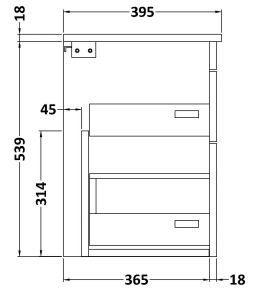

CUSTOMER DATA SHEET

DESCRIPTION: 800 Wh 2-Drawer Vanity With Basin B

CUSTOMER DATA SHEET - FURNITURE

DESCRIPTION: 800 Wall Hung 2-Drawer Basin Unit

PRODUCT DIMENSIONS

Height (mm)	Width (mm)	Depth (mm)	Nett Wgt Kg
538	800	383	34

PACKAGING DIMENSIONS

Height (mm)	Width (mm)	Depth (mm)	Gross Wgt Kg
560	820	405	34

PACKAGING DATA

Box Colour	Brown Cardboard Box		
Box Qty	1	Label Colour	White Label
Label Size	100 x 50	Label Qty	2

OUTER BOX DIMENSIONS (If Applicable)

Height (mm)	Width (mm)	Depth (mm)	Gross Wgt Kg

PRODUCT DETAILS

Country of Origin	United Kingdom			
Fitting Instruction	No			
Constr' Method	Cam & Wood Dowel			
Cabinet Finish	MFC Textured Woodgrain			
Cab Thickness (mm)	18			
Drawer Included	Yes			
No of Shelves	0			
Hinge Inc'	Not Applicable			
Fixings Inc'	Yes			
Handle Inc'	Yes, Supplied			
Handle Type	Strap			
Certification	FSC	Yes	CE	N/A
Colour	Grey Avola			
Constr' Type	Rigid			
Fascia Finish	MFC Textured Woodgrain			
Fas Thickness (mm)	18			
Drawer Type	80mm High Metal Softclose			
Hinge Type	Not Applicable			
Adjustable Legs	No, Not Required			
Handle Style	Contemporary			
Waste Shroud	Yes			

CUSTOMER DATA SHEET - CERAMICS

DESCRIPTION: Basin 800mm

PRODUCT DIMENSIONS			
Height (mm)	Width (mm)	Depth (mm)	Nett Wgt Kg
170	800	390	16.9

PACKAGING DIMENSIONS			
Height (mm)	Width (mm)	Depth (mm)	Gross Wgt Kg
400	820	200	16.9