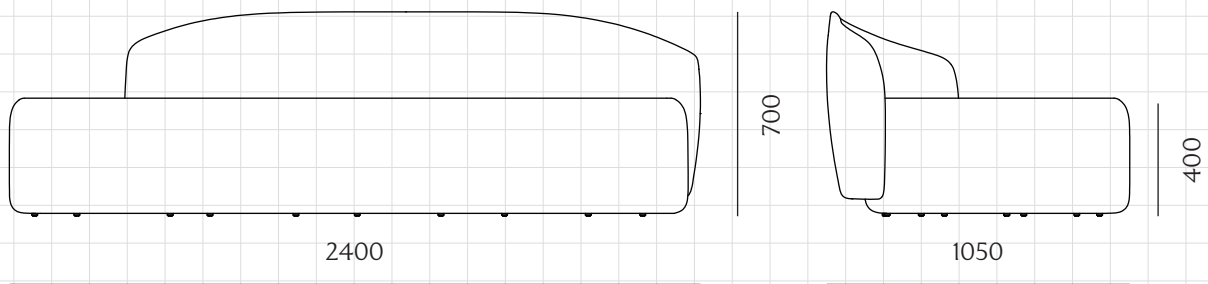

Taylor Sofa Half Back Small Left

CODE
DIMENSIONS

TA-S422-L
W2400 x D1050 x H700mm
Seating height: 400mm

NET WEIGHT
ENVIRONMENT
MATERIALS

65.0 kg
Indoor
Solid wood plywood frame, upholstery
*Please refer to website or contact your local representative for complete material swatches.

SHIPPING

Package	Assembled		
Package Qty	1 pcs/box		
Packaging	Measurement (mm)	Volume (cbm)	Gross Weight (kg)
FCL	W2535 x D1055 x H805	2.15	80.53
LCL/AIR	W2575 x D1095 x H895	2.52	113.30