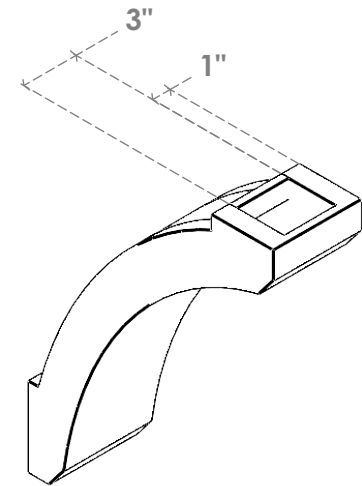

ITEM NUMBER: BRCURO050X14000X18000LFTRCPR

5"W X 14"D X 18"H LAFAYETTE ROUGH CEDAR WOODGRAIN OPEN
TIMBERTHANE BRACE, PRIMED TAN

SIDE PROFILE

FRONT PROFILE

ISOMETRIC

EKENA MILLWORK
2300 WEST MAIN ST.
CLARKSVILLE, TX 75426
TOLL FREE: 866-607-0453
WWW.EKENAMILLWORK.COM

NOTES

1. INSTALLATION TO BE COMPLETED IN ACCORDANCE WITH MANUFACTURER'S SPECIFICATIONS.
2. DRAWING MAY NOT BE TO SCALE
3. THIS DRAWING IS INTENDED FOR DESIGN AND PLANNING PURPOSES ONLY.
4. ALL INFORMATION CONTAINED HEREIN WAS CURRENT AT THE TIME OF DEVELOPMENT BUT MUST BE REVIEWED AND APPROVED BY THE PRODUCT MANUFACTURER TO BE CONSIDERED ACCURATE.
5. TIMBERTHANE ARCHITECTURAL PRODUCTS ARE MADE FROM HIGH DENSITY URETHANE AND COME FACTORY PRIMED