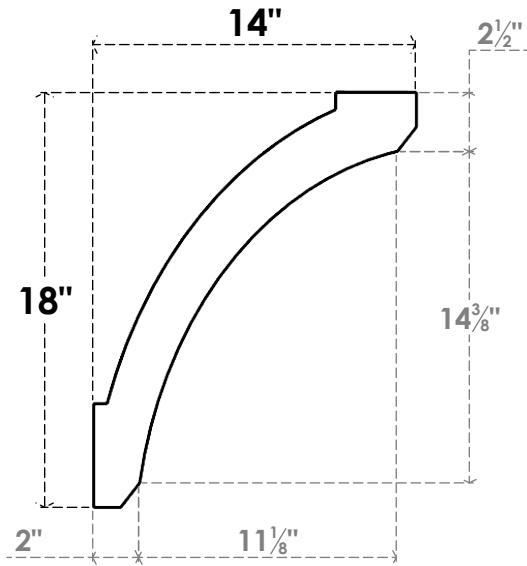

ITEM NUMBER: BRCURO050X14000X18000LFTRCPR

5"W X 14"D X 18"H LAFAYETTE ROUGH CEDAR WOODGRAIN OPEN
TIMBERTHANE BRACE, PRIMED TAN

SIDE PROFILE

FRONT PROFILE

ISOMETRIC

EKENA MILLWORK
2300 WEST MAIN ST.
CLARKSVILLE, TX 75426
TOLL FREE: 866-607-0453
WWW.EKENAMILLWORK.COM

NOTES

1. INSTALLATION TO BE COMPLETED IN ACCORDANCE WITH MANUFACTURER'S SPECIFICATIONS.
2. DRAWING MAY NOT BE TO SCALE
3. THIS DRAWING IS INTENDED FOR DESIGN AND PLANNING PURPOSES ONLY.
4. ALL INFORMATION CONTAINED HEREIN WAS CURRENT AT THE TIME OF DEVELOPMENT BUT MUST BE REVIEWED AND APPROVED BY THE PRODUCT MANUFACTURER TO BE CONSIDERED ACCURATE.
5. TIMBERTHANE ARCHITECTURAL PRODUCTS ARE MADE FROM HIGH DENSITY URETHANE AND COME FACTORY PRIMED