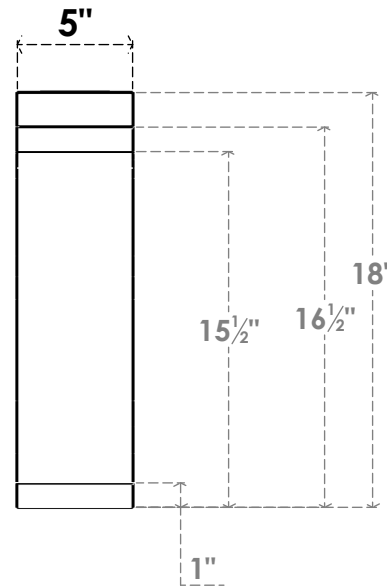

ITEM NUMBER: BRCURO050X14000X18000LFTRCPR

5"W X 14"D X 18"H LAFAYETTE ROUGH CEDAR WOODGRAIN OPEN
TIMBERTHANE BRACE, PRIMED TAN

SIDE PROFILE

FRONT PROFILE

ISOMETRIC

EKENA MILLWORK
2300 WEST MAIN ST.
CLARKSVILLE, TX 75426
TOLL FREE: 866-607-0453
WWW.EKENAMILLWORK.COM

NOTES

1. INSTALLATION TO BE COMPLETED IN ACCORDANCE WITH MANUFACTURER'S SPECIFICATIONS.
2. DRAWING MAY NOT BE TO SCALE
3. THIS DRAWING IS INTENDED FOR DESIGN AND PLANNING PURPOSES ONLY.
4. ALL INFORMATION CONTAINED HEREIN WAS CURRENT AT THE TIME OF DEVELOPMENT BUT MUST BE REVIEWED AND APPROVED BY THE PRODUCT MANUFACTURER TO BE CONSIDERED ACCURATE.
5. TIMBERTHANE ARCHITECTURAL PRODUCTS ARE MADE FROM HIGH DENSITY URETHANE AND COME FACTORY PRIMED