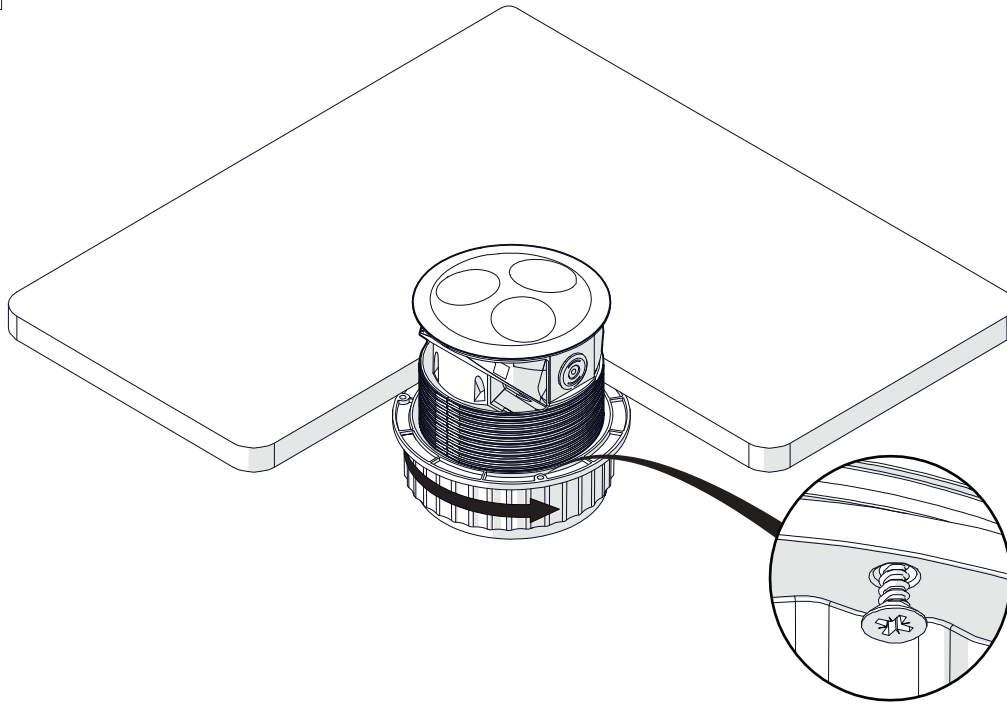

OPTIONAL TO FIX WITH SCREWS.

7

m o o o i

CONTAINER TABLE CLASSIC INCLUDING CABLE FEED

9

10

visit www.mooui.com for more information about the collection