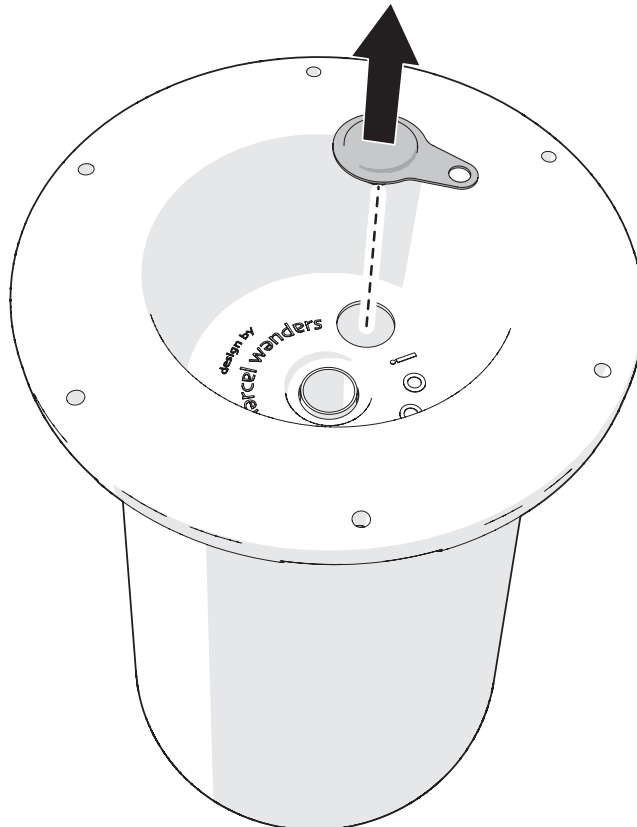

m o o o i[®]

CONTAINER TABLE CLASSIC INCLUDING CABLE FEED

visit www.mooui.com for more information about the collection

m o o o i

CONTAINER TABLE CLASSIC INCLUDING CABLE FEED

i

NOT INCLUDED GST I8 MAINS POWER CORD

1x

FOR CONTAINER TABLE CLASSIC INCLUDING CABLE FEED:
7143 & 7156.

i

visit www.mooui.com for more information about the collection

m o o o i

CONTAINER TABLE CLASSIC INCLUDING CABLE FEED

2

DON'T FILL WITH WATER!