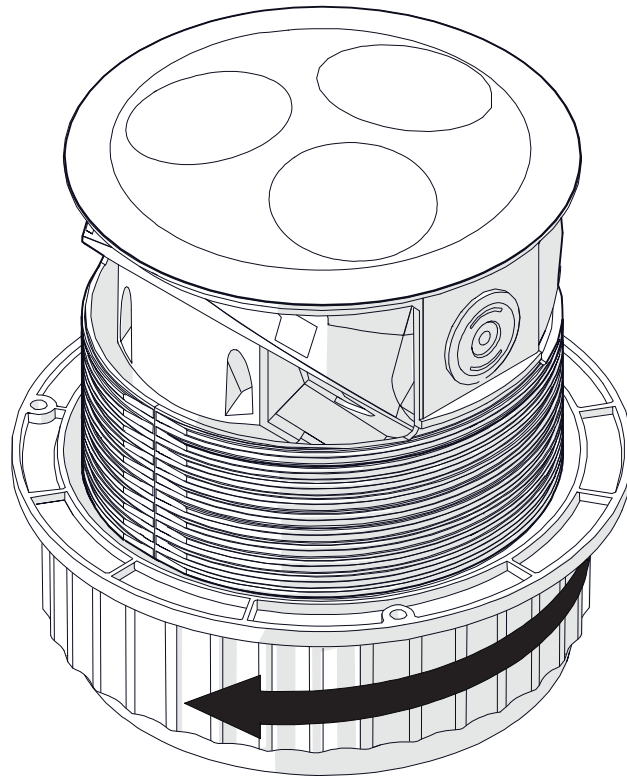

m o o o i

CONTAINER TABLE CLASSIC INCLUDING CABLE FEED

4