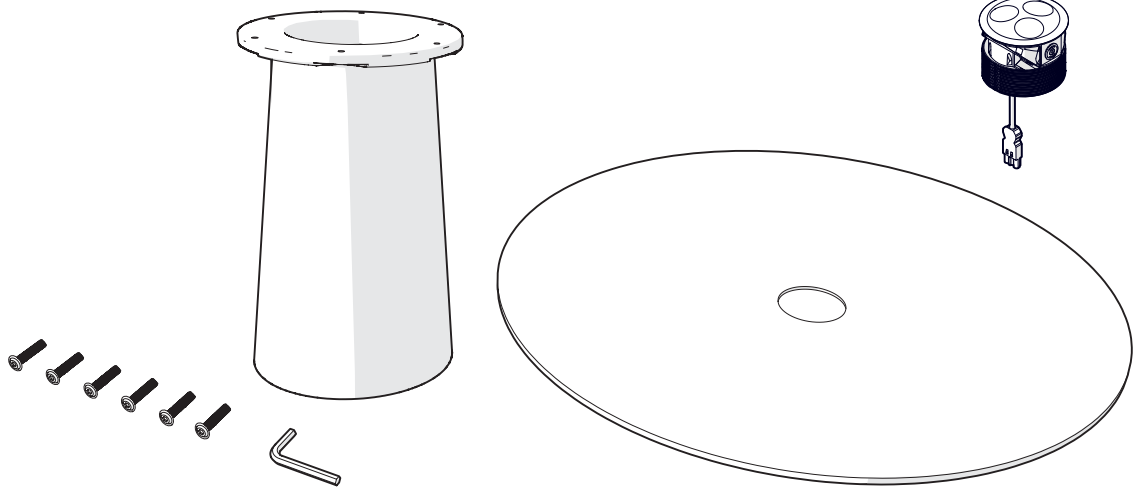

m o o o i[®]

CONTAINER TABLE CLASSIC INCLUDING CABLE FEED

visit www.mooui.com for more information about the collection

m o o o i

CONTAINER TABLE CLASSIC INCLUDING CABLE FEED

i

NOT INCLUDED GST I8 MAINS POWER CORD

1x

FOR CONTAINER TABLE CLASSIC INCLUDING CABLE FEED:
7143 & 7156.

i

visit www.mooui.com for more information about the collection

m o o o i

CONTAINER TABLE CLASSIC INCLUDING CABLE FEED

2

DON'T FILL WITH WATER!