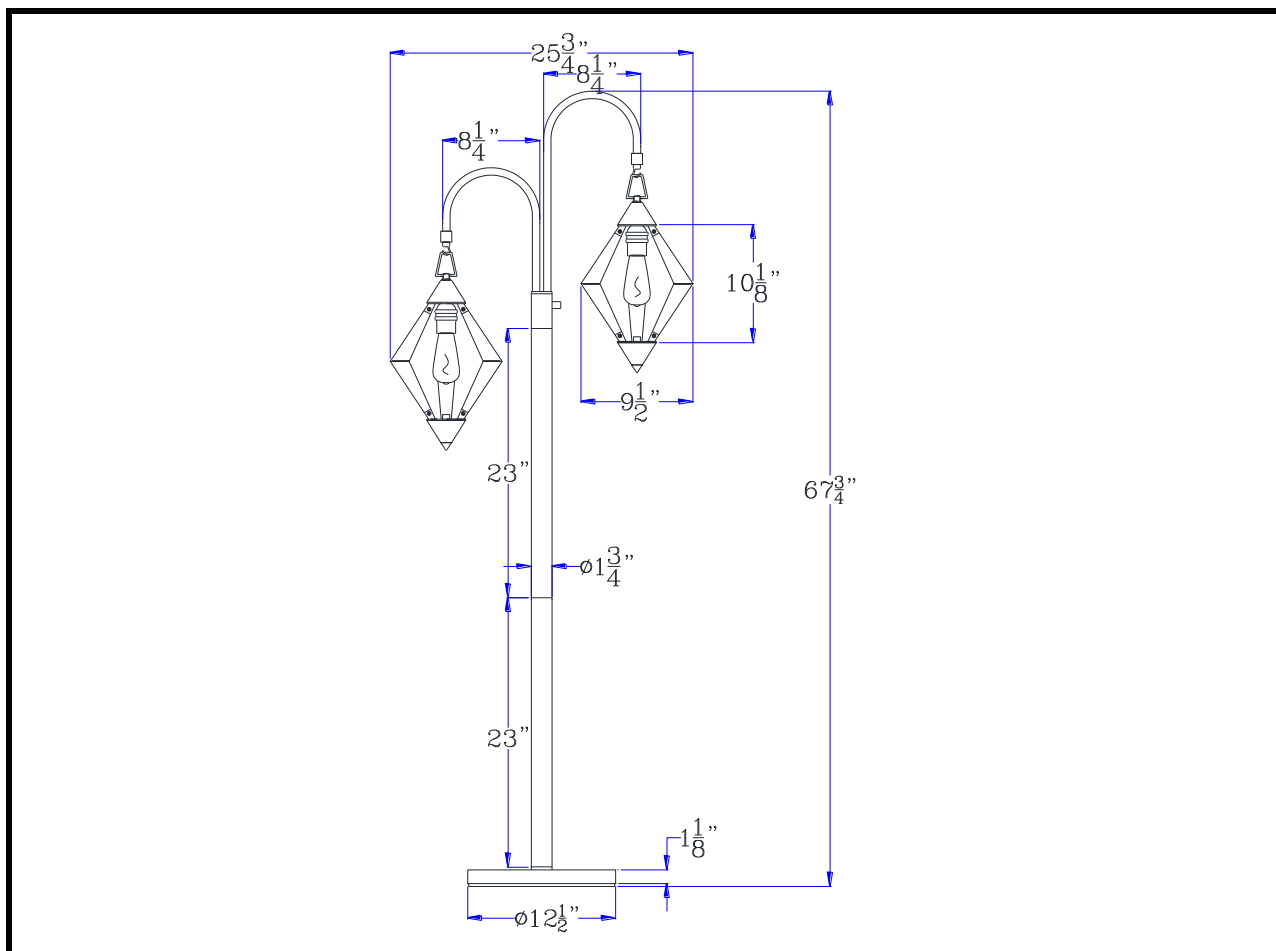

Catalog No.: **BO-2856FL-2L**

Lamp/Wattage: _____

- Model No:** BO-2856FL-2L
- Description:** LED 6W x 2 Valence pine wood/metal floor lamp with diamond shape shade (bulb included)
- Material:** Metal
- Finish :** Black/Wood
- Height:** 67 3/4"
- Reach/Depth:** 25 3/4"
- Base Width:** Dia.12 1/2"
- Wattage :** LED 6W X 2
- Socket :** Medium Base (E26)
- Switch:** 3-WAY
- Bulb:** Incandescent,LED
- Wire Length:** 6'
- Wire Color:** Black
- Shade No:**
- Material:**
- Shade size:**