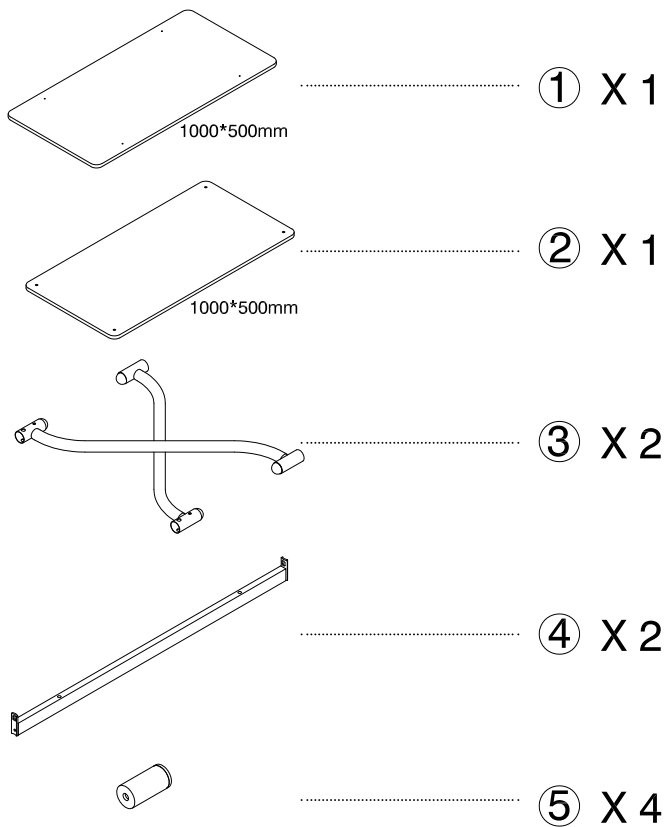

Tea Table Installation Manual

Componets

Screws&Tolls

A		M6*12mm	X 4
B		M6*38mm	X 8
C		M8*40mm	X 4
D		4mm	X 1