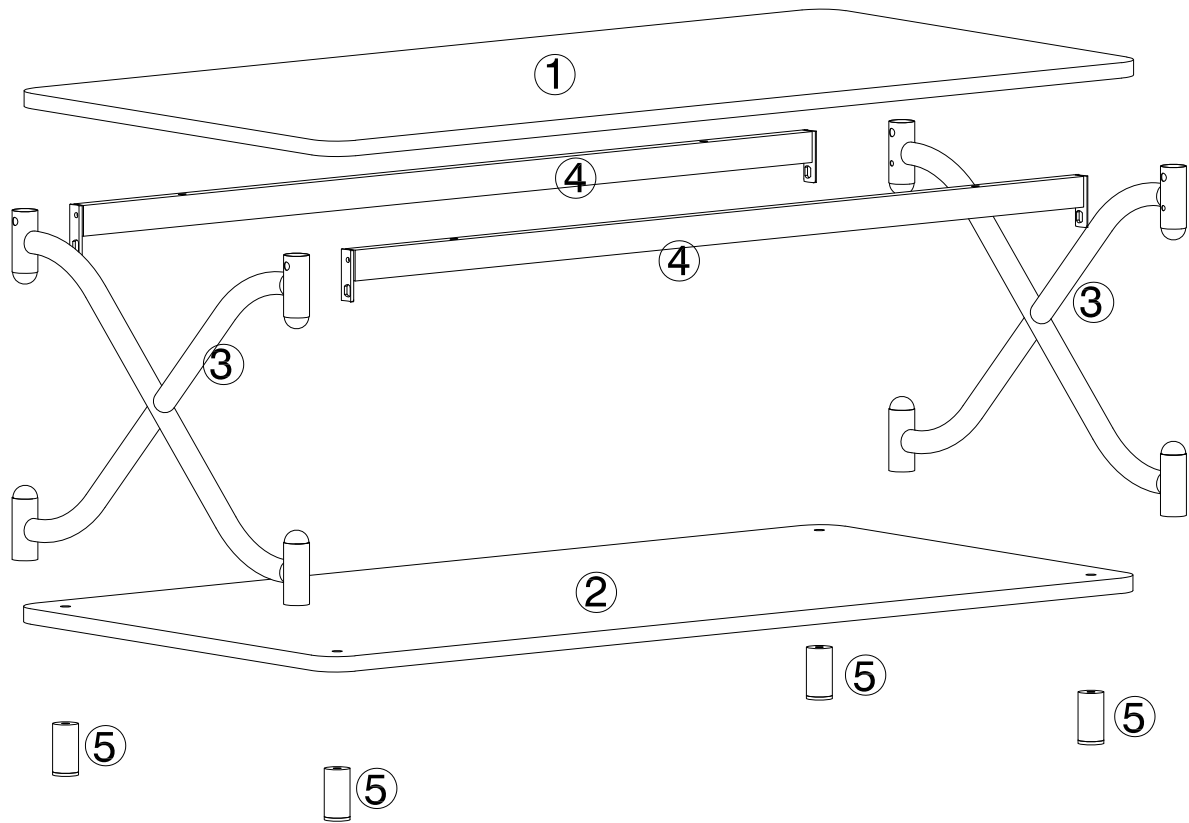

Tea Table Installation Manual

Componets

Screws&Tolls

A		M6*12mm	X 4
B		M6*38mm	X 8
C		M8*40mm	X 4
D		4mm	X 1