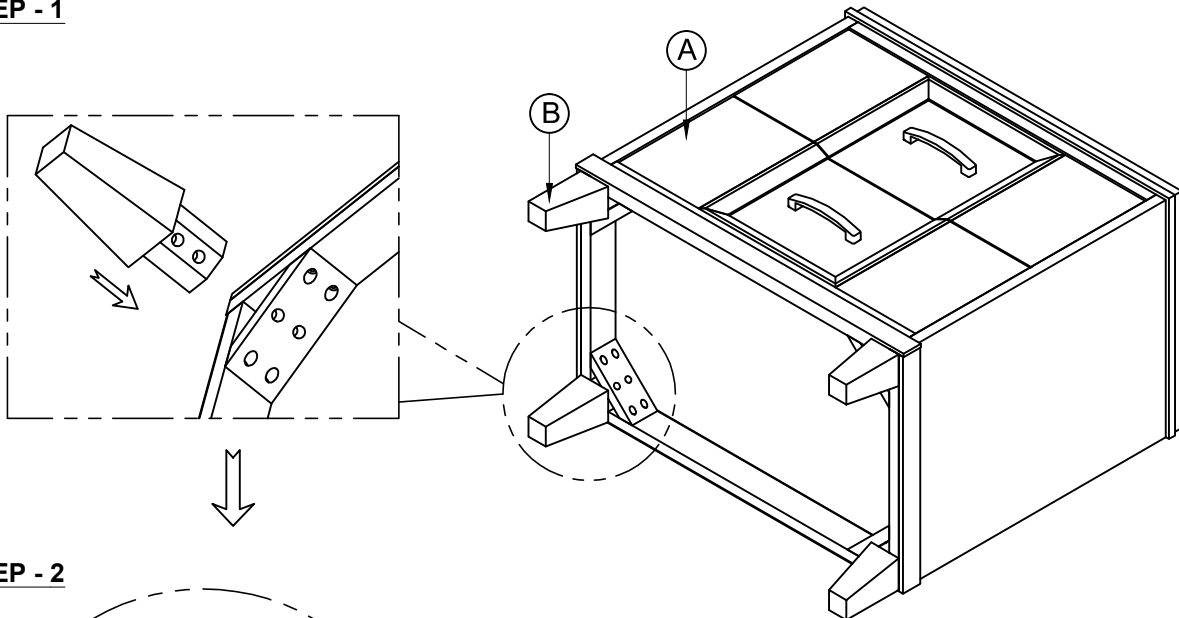

ASSEMBLY INSTRUCTION

NIGHTSTAND

Thank you for purchasing this quality product. Be sure to check all packing material carefully for small parts which may have come loose inside the carton during shipment. Separate, identify and count all parts and metal hardware. Compare with parts list to be sure all parts are present. If any part(s) are missing or damaged, please contact your local furniture dealer. For efficient and speedy service, please indicate the model number and code letter of part(s) needed.

*** Do not fully tighten screws until fully assembled ***

PARTS LIST				HARDWARE LIST			
NO	DESCRIPTION	SKETCH	QTY	NO	DESCRIPTION	SKETCH	QTY
A	NIGHTSTAND		1 Pc	1	ALLEN BOLT (Ø5/16*35mm)		8 Pcs
B	LEGS		4 Pcs	2	SPRING WASHER (Ø5/16*11*2mm)		8 Pcs
				3	FLAT WASHER (Ø5/16*19*2mm)		8 Pcs
				4	ALLEN KEY (M4)		1 Pc

STEP - 1