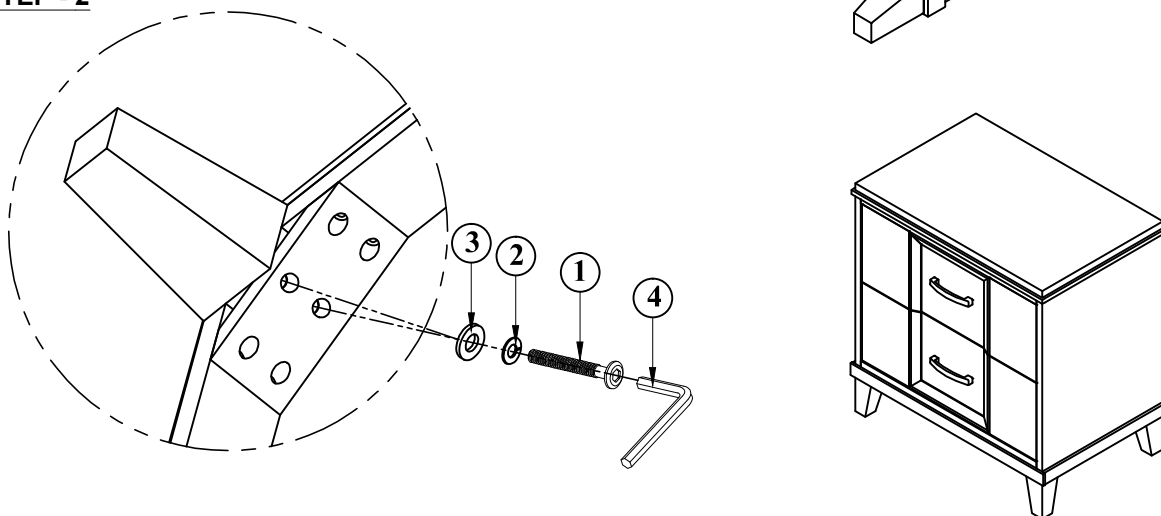

STEP - 2

COMPLETED

Made in Vietnam