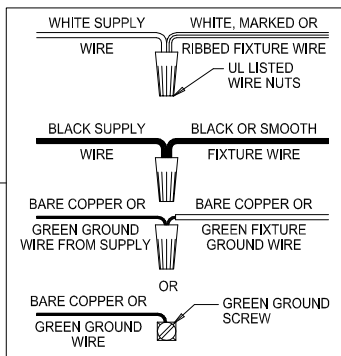

Assembly & Installation Instructions

CAUTION: Read instructions carefully and turn electricity off at main circuit breaker panel before beginning installation.

*****

WARNING - If any Special Control Devices are used with this Fixture, Follow the Instructions Carefully to assure full compliance with N.E.C. requirements. If there are any questions, contact a Qualified Electrical Contractor.

WARNING - This product contains chemicals known to the State of California to cause cancer, birth defects and /or other reproductive harm. Thoroughly wash hands after installing, handling, cleaning, or otherwise touching this product.
CAUTION - All glass is fragile, use care when handling Glass component(s) and or Lamp(s).

*****

CANOPY MOUNTING & WIRE CONNECTION ASSEMBLY STEPS:

1. E → A
2. D,A → C
3. H → A
4. F → G
5. J,H → A

**D, C & G
(NOT FURNISHED)
(NON FOURNIE)
(NO INCLUIDA)**