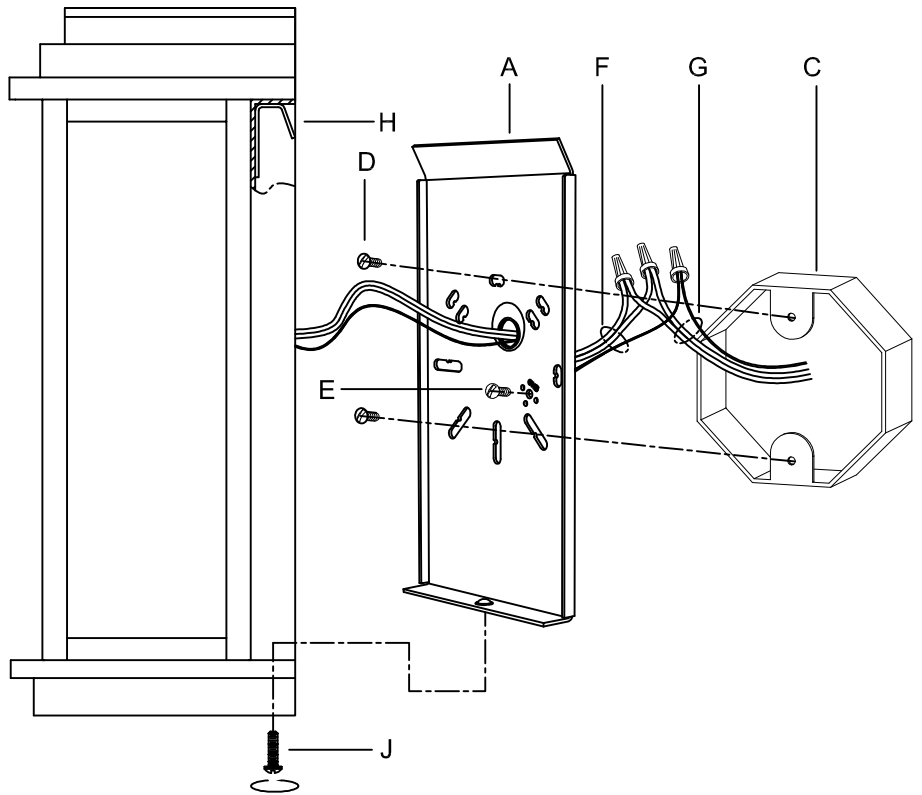

# Assembly & Installation Instructions

**CAUTION:** Read instructions carefully and turn electricity off at main circuit breaker panel before beginning installation.

\*\*\*\*\*

**WARNING -** If any Special Control Devices are used with this Fixture, Follow the Instructions Carefully to assure full compliance with N.E.C. requirements. If there are any questions, contact a Qualified Electrical Contractor.

## CANOPY MOUNTING & WIRE CONNECTION ASSEMBLY STEPS:

1. E → A
2. D,A → C
3. H → A
4. F → G 
5. J,H → A

**D, C & G  
 (NOT FURNISHED)  
 (NON FOURNIE)  
 (NO INCLUIDA)**