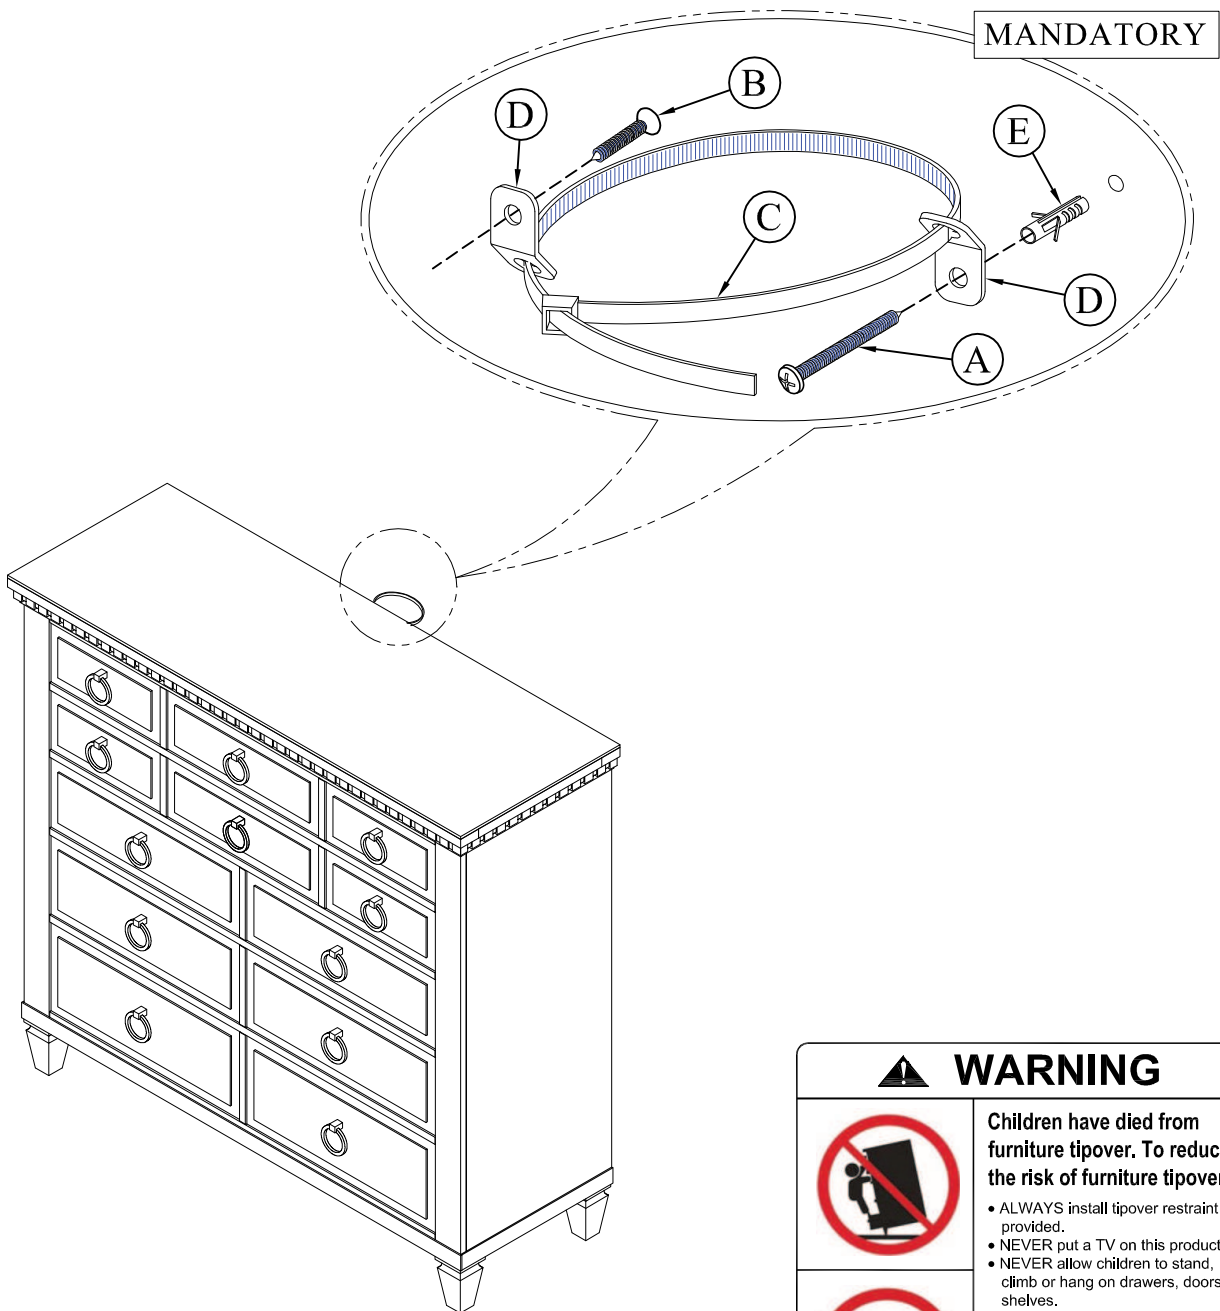

# ASSEMBLY INSTRUCTION

## 1020-212-D GENTLEMEN'S CHEST

American  
**WOODCRAFTERS**  
Well Crafted Home Comfort

BEFORE YOU START ASSEMBLING,  
PLEASE MAKE SURE ALL PARTS & HARDWARE ARE INCLUDE IN BOX :

NO	PARTS	QTY
1	GENTLEMEN'S CHEST	1 PC

NO	HARDWARE	QTY
A	SCREW Ø8 x 2"	1 PC
B	SCREW Ø8 x 5/8"	1 PC
C	RESTRAINT STRAP	1 PC
D	BRACKET	2 PCS
E	PLASTIC ANCHOR	1 PC

**⚠ WARNING**

**Children have died from furniture tipover. To reduce the risk of furniture tipover:**

- ALWAYS install tipover restraint provided.
- NEVER put a TV on this product.
- NEVER allow children to stand, climb or hang on drawers, doors, or shelves.
- NEVER open more than one drawer at a time.
- Place heaviest items in the lowest drawers.