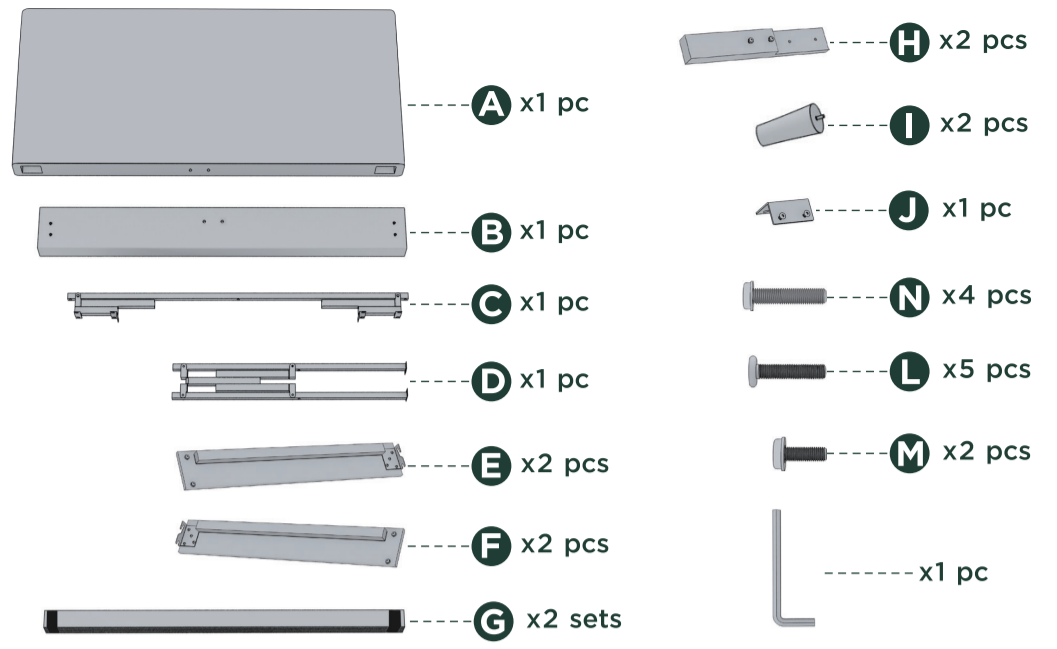

**UPHOLSTERED PLATFORM
BED KING SIZE**

INSTRUCTIONS

Components

1

2

3

4

5

6

7

8

9

10

11

12