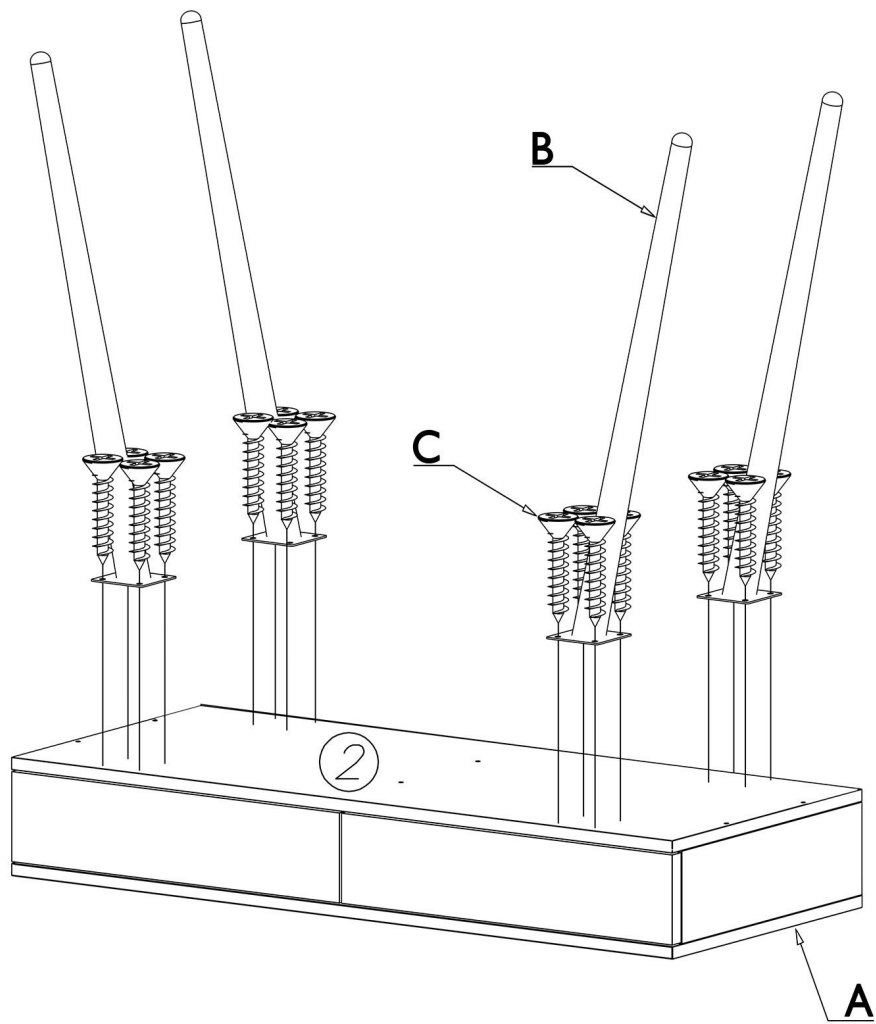

Protective film should be removed only after completing furniture assembly.  
Please clean 24 hours after removing the protective film.

20 cm