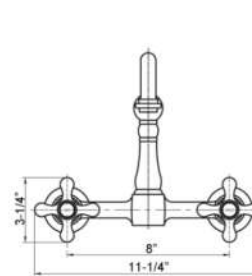

KATE WALL MOUNT KITCHEN FAUCET

Cat. No.
KF104

W: 11-1/4"
D: 12-1/8"
H: 9-1/4"

Features:

- ▶ Constructed of solid brass
- ▶ Long hooked swivel spout
- ▶ Low lead brass body with 8" centers
- ▶ Metal cross handles
- ▶ Height to spout 4-7/8"
- ▶ Spout reach 8-1/2"
- ▶ Available in 3 finishes
- ▶ Ceramic disc cartridges
- ▶ Flow rate is 1.8 GPM at 60 psi

Finishes:

- BN** Brushed Nickel
CP Polished Chrome
ORB Oil Rubbed Bronze
MB Matte Black

Dimensions of fixture are nominal and may vary. Dimensions and specifications subject to change without notice.