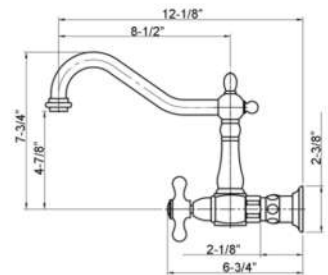

KATE WALL MOUNT KITCHEN FAUCET

Cat. No.
KF104

W: 11-1/4"
D: 12-1/8"
H: 9-1/4"

Features:

- ▶ Constructed of solid brass
- ▶ Long hooked swivel spout
- ▶ Low lead brass body with 8" centers
- ▶ Metal cross handles
- ▶ Height to spout 4-7/8"
- ▶ Spout reach 8-1/2"
- ▶ Available in 3 finishes
- ▶ Ceramic disc cartridges
- ▶ Flow rate is 1.8 GPM at 60 psi

Finishes:

- BN** Brushed Nickel
CP Polished Chrome
ORB Oil Rubbed Bronze
MB Matte Black

Dimensions of fixture are nominal and may vary. Dimensions and specifications subject to change without notice.