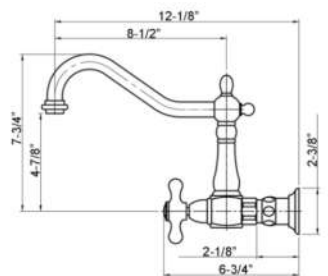

KATE WALL MOUNT KITCHEN FAUCET

Cat. No.
KF104

W: 11-1/4"
D: 12-1/8"
H: 9-1/4"

Features:

- ▶ Constructed of solid brass
- ▶ Long hooked swivel spout
- ▶ Low lead brass body with 8" centers
- ▶ Metal cross handles
- ▶ Height to spout 4-7/8"
- ▶ Spout reach 8-1/2"
- ▶ Available in 3 finishes
- ▶ Ceramic disc cartridges
- ▶ Flow rate is 1.8 GPM at 60 psi

Finishes:

- BN** Brushed Nickel
CP Polished Chrome
ORB Oil Rubbed Bronze
MB Matte Black

Dimensions of fixture are nominal and may vary. Dimensions and specifications subject to change without notice.