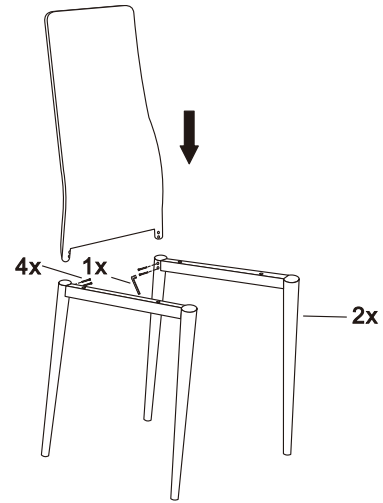

# DINING CHAIR

4xA  
M6\*13

2xB  
M6\*35

4xC  
M4\*45

1xD

1xE

1x①

1x②

1x③

1x④

**Care Instruction:**

1. Please check and ensure whether the quantity of all the parts and hardware are correct or not by the parts list in the manual before assembling.
2. Please follow all the steps in this manual during assembling.
3. In case of messing up the hardware to the correct position, please do not mix all the hardware together while assembling.
4. Do not tighten any single bolt before it is placed in the right position. Then please tighten them separately after all the bolts are placed in the right position.
5. The maximum load of the product is 90KG.
6. Please do not be hesitate to contact with our staff in Customer Service Department for any problems you meet during assembling.