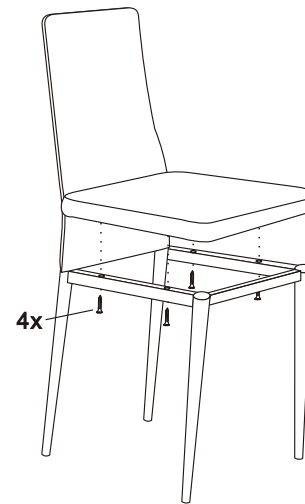

# DINING CHAIR

4xA  
M6\*13

2xB  
M6\*35

4xC  
M4\*45

1xD

1xE

1x①

1x②

1x③

1x④

**Care Instruction:**

1. Please check and ensure whether the quantity of all the parts and hardware are correct or not by the parts list in the manual before assembling.
2. Please follow all the steps in this manual during assembling.
3. In case of messing up the hardware to the correct position, please do not mix all the hardware together while assembling.
4. Do not tighten any single bolt before it is placed in the right position. Then please tighten them separately after all the bolts are placed in the right position.
5. The maximum load of the product is 90KG.
6. Please do not be hesitate to contact with our staff in Customer Service Department for any problems you meet during assembling.