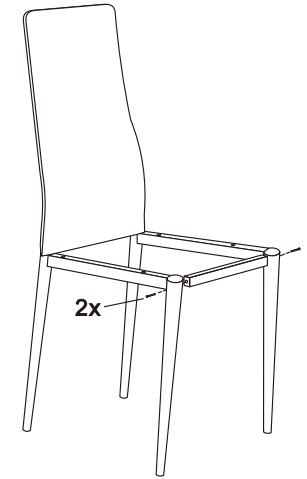

# DINING CHAIR

4xA  
M6\*13

2xB  
M6\*35

4xC  
M4\*45

1xD

1xE

1x①

1x②

1x③

1x④

**Care Instruction:**

1. Please check and ensure whether the quantity of all the parts and hardware are correct or not by the parts list in the manual before assembling.
2. Please follow all the steps in this manual during assembling.
3. In case of messing up the hardware to the correct position, please do not mix all the hardware together while assembling.
4. Do not tighten any single bolt before it is placed in the right position. Then please tighten them separately after all the bolts are placed in the right position.
5. The maximum load of the product is 90KG.
6. Please do not be hesitate to contact with our staff in Customer Service Department for any problems you meet during assembling.