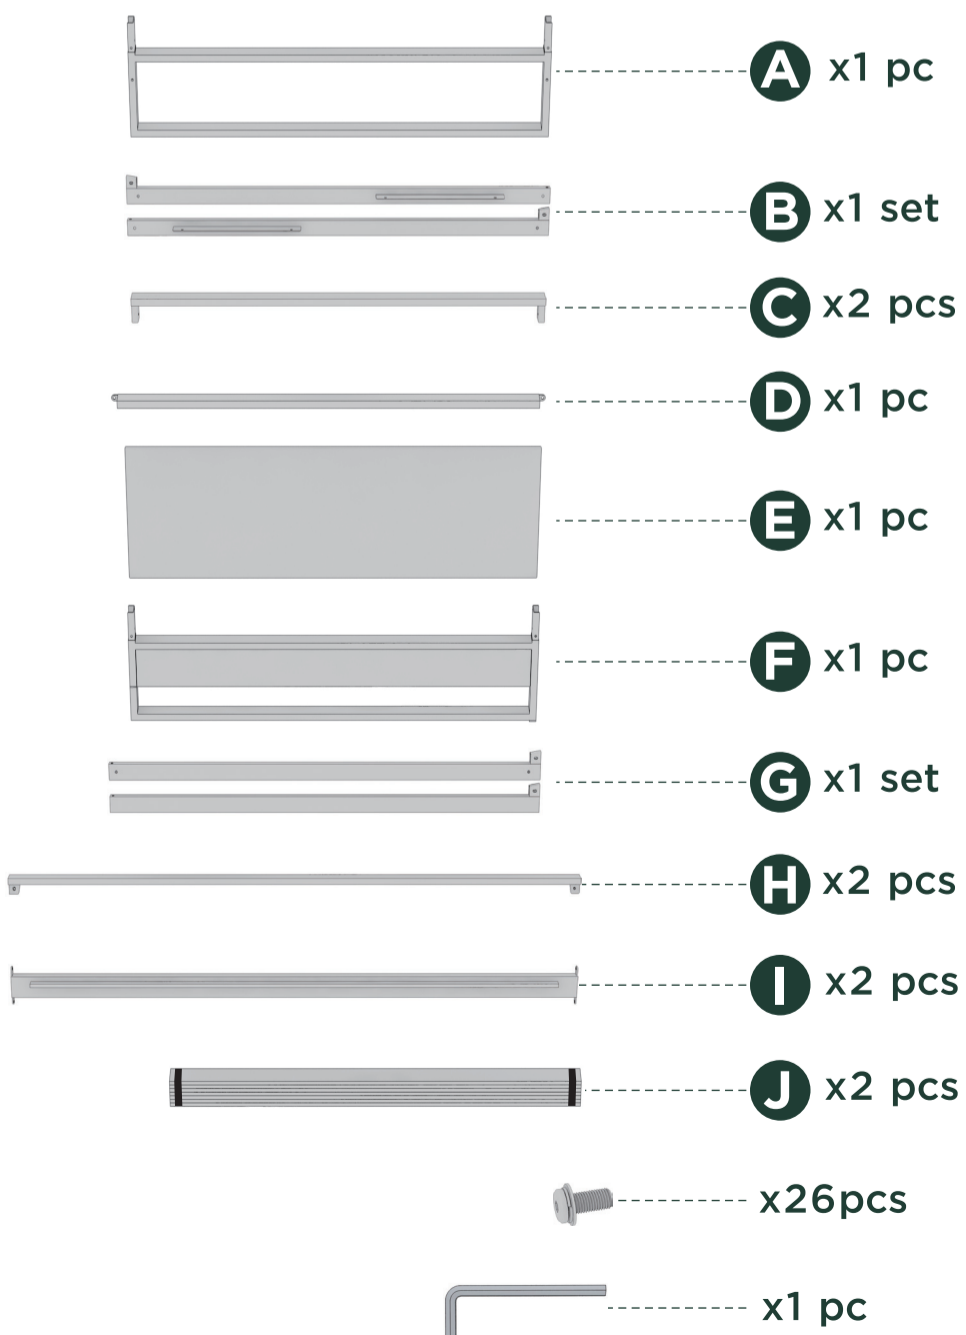

Return Policy

We believe you will absolutely love your Canopy Platform Bed, but if for some reason you want to return the product, please contact us directly before you decide to return your product to the retailer. Our Customer Service organization can answer most concerns and can assist you with any questions you may have about your new product. Please contact us first by emailing or by submitting a request

The item must be returned in good condition, in original box, with all original proof of purchase, parts and accessories, within the time frame specified by the retailer it was purchased from.

Please visit our website for warranty information on your new product.