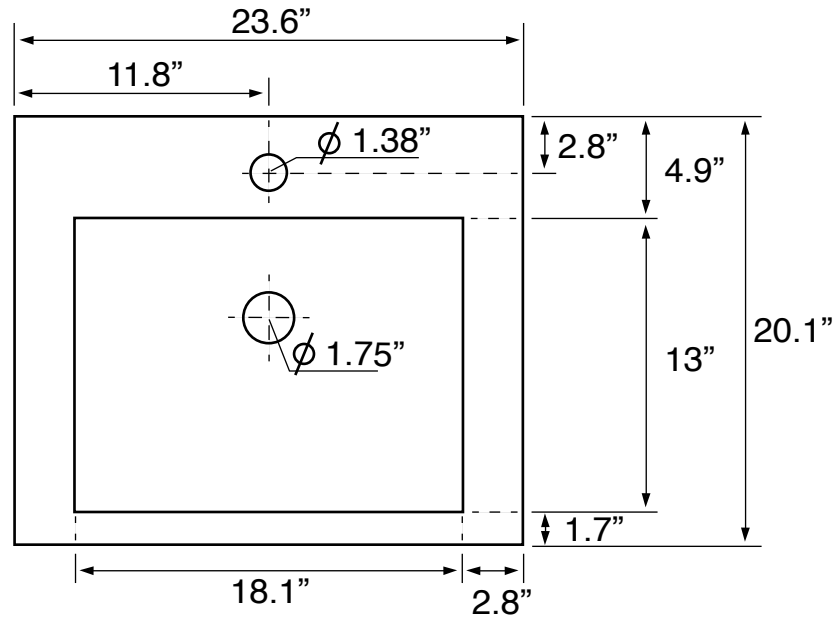

Features

- With overflow.
- Modern design.

Material

- White ceramic bathroom sink.

Installation

- Wall mount installation.
- Vessel / above-counter installation.

Configurations

- Single Hole.
- Three Hole (8-inch centers).
- No Hole.

Nameek's One-Year Limited Warranty

See website for warranty information details.

Technical Information

| | |
|----------------------|--|
| Bowl type: | Single |
| Installation: | Wall mounted Vessel |
| Bowl dimensions: | Depth: 4" Length: 18.1" Width: 13" |
| Drain hole: | 1.75" |
| Faucet hole: | 1.38" |
| Hole configurations: | 0, 1, 3 |
| Weight: | 44.04 lbs |