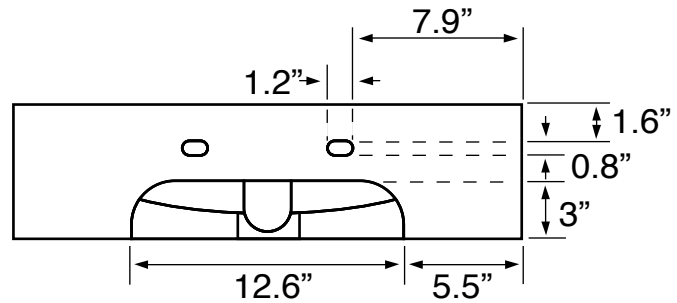

Features

- With overflow.
- Modern design.

Material

- White ceramic bathroom sink.

Installation

- Wall mount installation.
- Vessel / above-counter installation.

Configurations

- Single Hole.
- Three Hole (8-inch centers).
- No Hole.

Nameek's One-Year Limited Warranty

See website for warranty information details.

Technical Information

| | |
|----------------------|--|
| Bowl type: | Single |
| Installation: | Wall mounted Vessel |
| Bowl dimensions: | Depth: 4" Length: 18.1" Width: 13" |
| Drain hole: | 1.75" |
| Faucet hole: | 1.38" |
| Hole configurations: | 0, 1, 3 |
| Weight: | 44.04 lbs |