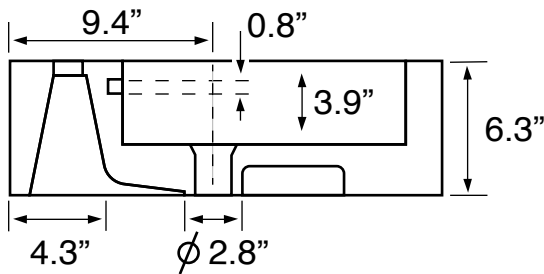

Features

- With overflow.
- Modern design.

Material

- White ceramic bathroom sink.

Installation

- Wall mount installation.
- Vessel / above-counter installation.

Configurations

- Single Hole.
- Three Hole (8-inch centers).
- No Hole.

Nameek's One-Year Limited Warranty

See website for warranty information details.

Technical Information

| | |
|----------------------|--|
| Bowl type: | Single |
| Installation: | Wall mounted Vessel |
| Bowl dimensions: | Depth: 4" Length: 18.1" Width: 13" |
| Drain hole: | 1.75" |
| Faucet hole: | 1.38" |
| Hole configurations: | 0, 1, 3 |
| Weight: | 44.04 lbs |