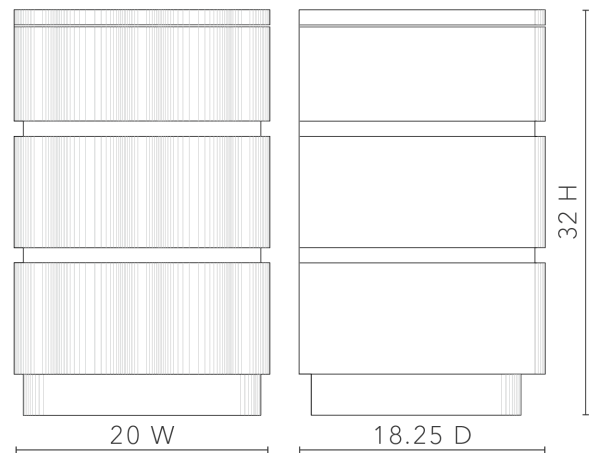

Vanessa Small 3-Drawer End Table, Almond

VAN-125-93

- 20W x 18.25D x 32H
- Clear Lacquered Ceredis Oak Wood and Veneers
- Soft Close Undermount Glides

VILLA & HOUSE