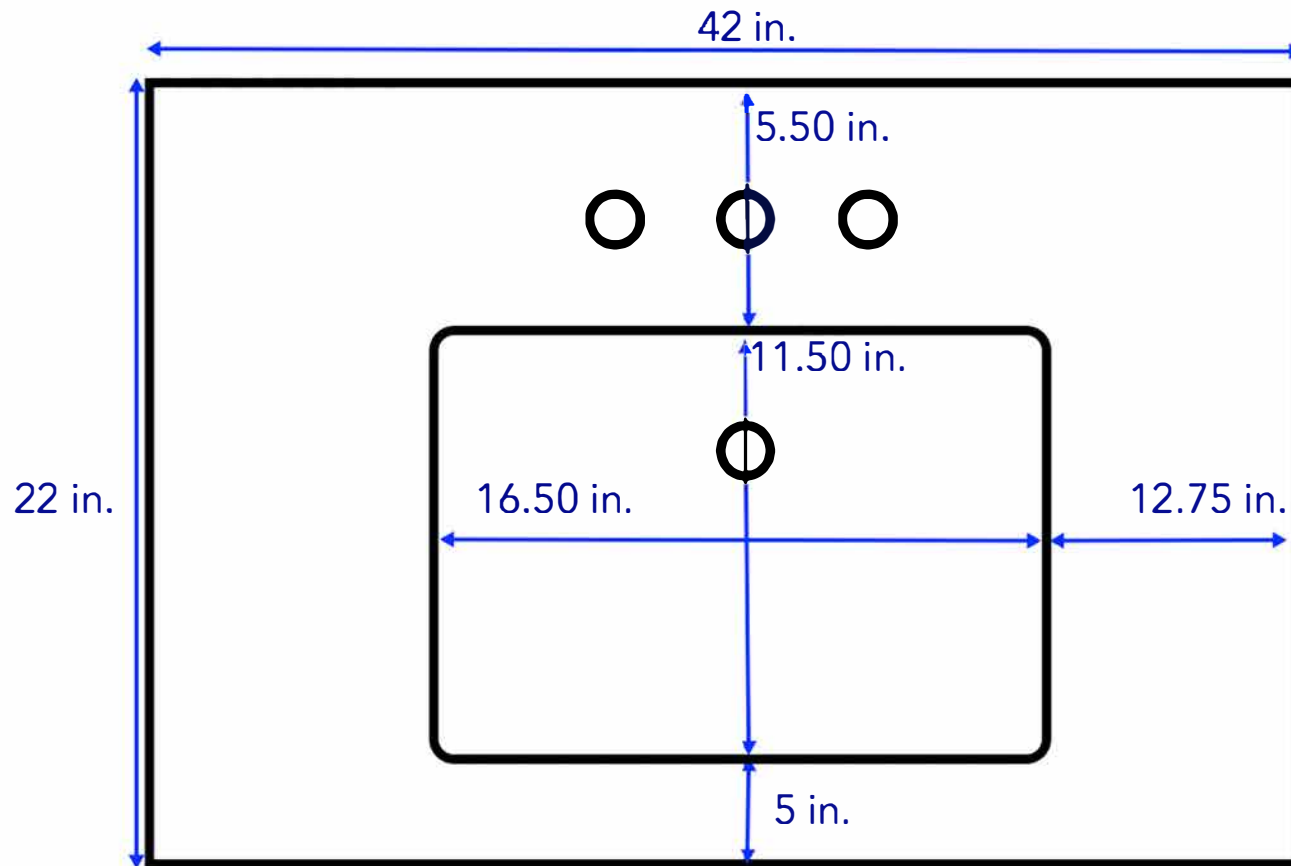

# 42-inch Vanity (Top View)

All measurements are approximate and rounded to the nearest quarter inch.  
Please allow for a slight margin of error.