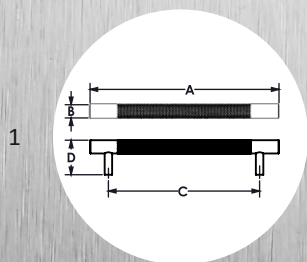

## Jazz

Item Description	Item Code	Size	Material	Size				Fig.	MSRP (USD)
				A	B	C	D		
1 JAZZ BAR PULL HANDLE 96MM	BP.836.96	96MM	Brass	136	11.4	96	34.5	1	19.23
2 JAZZ BAR PULL HANDLE 128MM	BP.836.128	128MM	Brass	168	11.4	128	34.5	1	23.57
3 JAZZ BAR PULL HANDLE 160MM	BP.836.160	160MM	Brass	200	11.4	160	34.5	1	27.91
4 JAZZ BAR PULL HANDLE 192MM	BP.836.192	192MM	Brass	232	11.4	192	34.5	1	36.59
5 JAZZ BAR PULL HANDLE 224MM	BP.836.224	224MM	Brass	264	11.4	224	34.5	1	47.43
6 JAZZ BAR PULL HANDLE 12"	BP.836.12"	12"	Brass	345	11.4	12"	34.5	1	64.79
7 JAZZ BAR PULL HANDLE 16"	BP.836.16"	16"	Brass	446	11.4	16"	34.5	1	95.45
8 JAZZ BAR PULL HANDLE 24"	BP.836.24"	24"	Brass	650	11.4	24"	34.5	1	145.5

Finishes available 'codes': BRIGHT CHROME '2' | BRUSH NICKEL '3' | AGED BRASS '4' | OIL RUBBED BRONZE '5' | LACQUERED POLISHED BRASS '7L' | UNLACQUERED POLISHED BRASS '7U' | POLISHED NICKEL '8' | BRUSH BRASS '13' | ANTIQUE COPPER '15' | BLACK EPOXY '19' | DUAL TONE (PB AND ORB) '57' | SATIN COPPER '58' | DUAL TONE BLACK & CHROME '59' | DUAL TONE SATIN COPPER & ORB '60' |