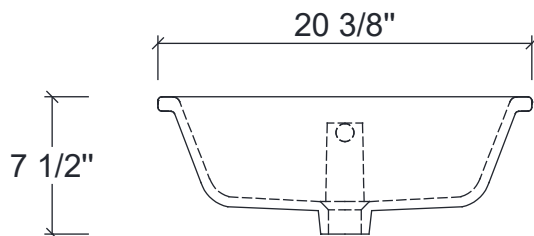

Countertop & Sink

Dimensions:

Countertop: 84"×22"×2 3/8"

Rectangle undermount basin: 20 3/8"×15 1/8"×7 1/2"