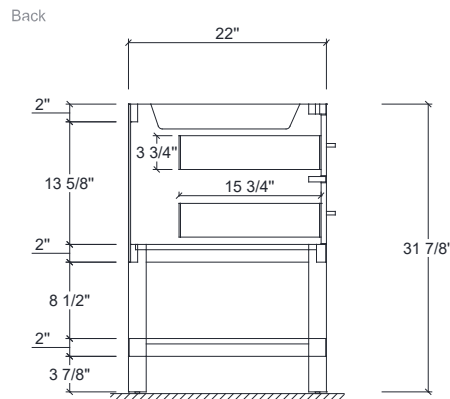

Dimensions

Features

- Solid Wood & Hardwood Construction
- 7 Soft-close Drawers
- 1 Open Shelf
- Adjustable leg levelers
- cUPC Undermount Basin

Dimensions:

- 84``X22``X34 1/4``(With Top)
- 84``X22``X31 7/8``(Vanity Only)

Countertop: 84"×22"×2 3/8"

Rectangle undermount basin: 20 3/8"×15 1/8"×7 1/2"