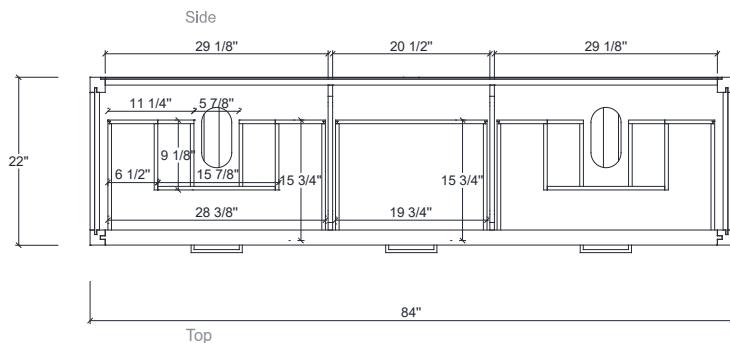

Dimensions

Features

- Solid Wood & Hardwood Construction
- 7 Soft-close Drawers
- 1 Open Shelf
- Adjustable leg levelers
- cUPC Undermount Basin

Dimensions:

- 84``X22``X34 1/4``(With Top)
- 84``X22``X31 7/8``(Vanity Only)

Countertop: 84"×22"×2 3/8"

Rectangle undermount basin: 20 3/8"×15 1/8"×7 1/2"