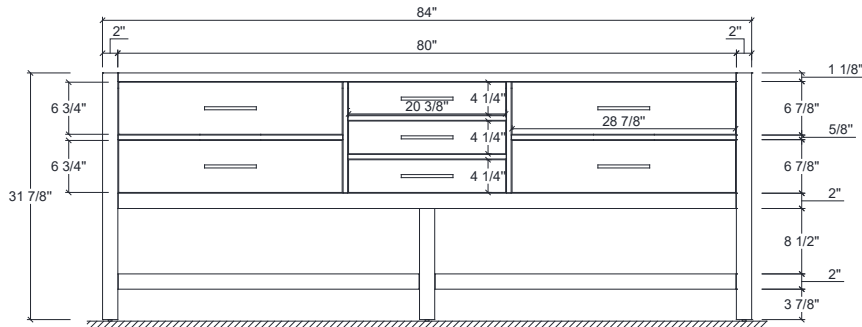

Dimensions

Features

- Solid Wood & Hardwood Construction
- 7 Soft-close Drawers
- 1 Open Shelf
- Adjustable leg levelers
- cUPC Undermount Basin

Dimensions:

- 84``X22``X34 1/4``(With Top)
- 84``X22``X31 7/8``(Vanity Only)

Countertop: 84"×22"×2 3/8"

Rectangle undermount basin: 20 3/8"×15 1/8"×7 1/2"