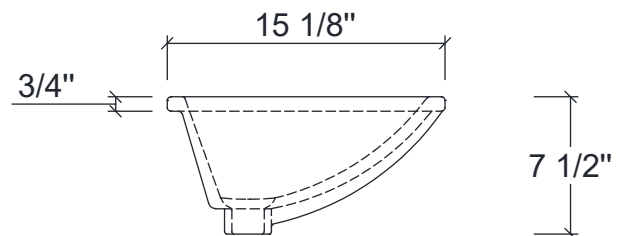

Countertop & Sink

Dimensions:

Countertop: 84"×22"×2 3/8"

Rectangle undermount basin: 20 3/8"×15 1/8"×7 1/2"