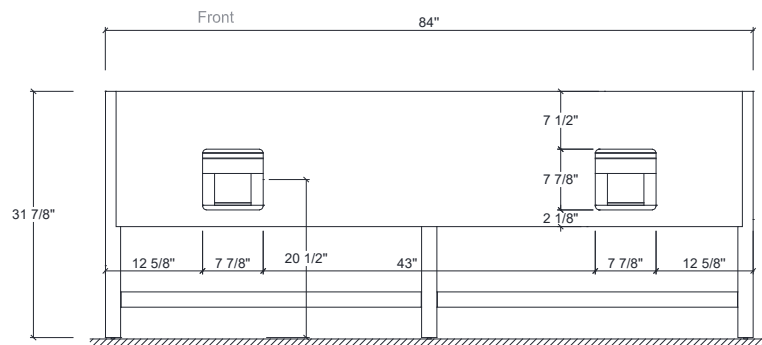

Dimensions

Features

- Solid Wood & Hardwood Construction
- 7 Soft-close Drawers
- 1 Open Shelf
- Adjustable leg levelers
- cUPC Undermount Basin

Dimensions:

- 84``X22``X34 1/4``(With Top)
- 84``X22``X31 7/8``(Vanity Only)

Countertop: 84"×22"×2 3/8"

Rectangle undermount basin: 20 3/8"×15 1/8"×7 1/2"