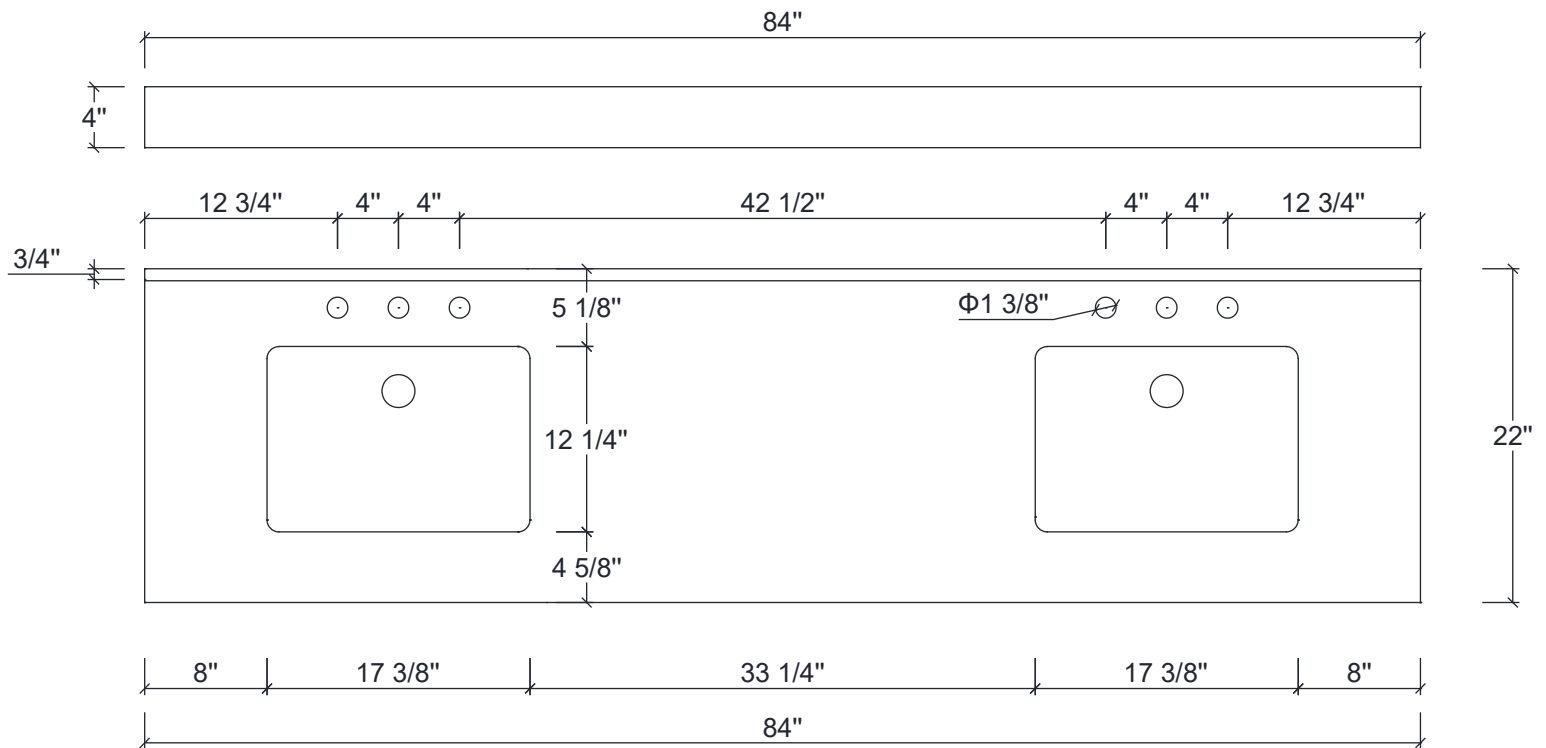

Countertop & Sink

Dimensions:

Countertop: 84"×22"×2 3/8"

Rectangle undermount basin: 20 3/8"×15 1/8"×7 1/2"