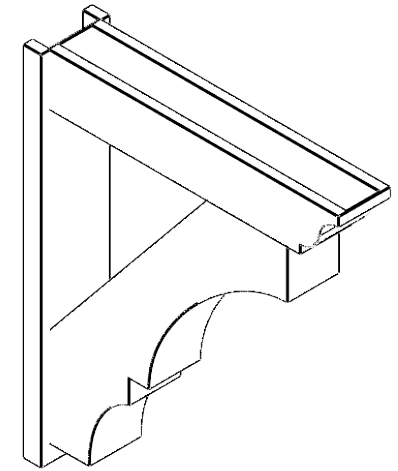

**ITEM NUMBER: OUTUROC060X080X36000X42000X060X020X060BOA04RCPR**

6"W TOP X 8"W BACK X 36"D X 42"H X 6"T TOP X 2"T BACK TIMBERTHANE ROUGH CEDAR BALBOA FAUX WOOD OPEN OUTLOOKER, TRADITIONAL TOP AND BLOCK BACK, 6"W CLOSED BRACE, PRIMED TAN

EKENA MILLWORK  
2300 WEST MAIN ST.  
CLARKSVILLE, TX 75426  
TOLL FREE: 866-607-0453  
WWW.EKENAMILLWORK.COM

**NOTES**

1. INSTALLATION TO BE COMPLETED IN ACCORDANCE WITH MANUFACTURER'S SPECIFICATIONS.
2. DRAWING MAY NOT BE TO SCALE
3. THIS DRAWING IS INTENDED FOR DESIGN AND PLANNING PURPOSES ONLY.
4. ALL INFORMATION CONTAINED HEREIN WAS CURRENT AT THE TIME OF DEVELOPMENT BUT MUST BE REVIEWED AND APPROVED BY THE PRODUCT MANUFACTURER TO BE CONSIDERED ACCURATE.
5. TIMBERTHANE ARCHITECTURAL PRODUCTS ARE MADE FROM HIGH DENSITY URETHANE AND COME FACTORY PRIMED