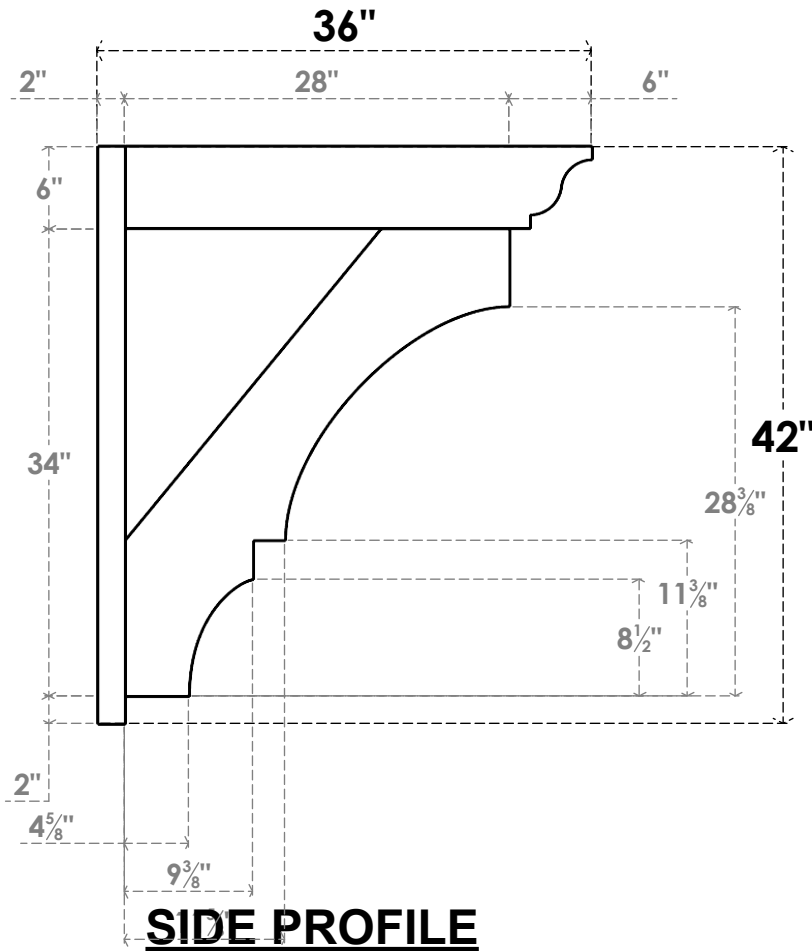

**ITEM NUMBER: OUTUROC060X080X36000X42000X060X020X060BOA04RCPR**

6"W TOP X 8"W BACK X 36"D X 42"H X 6"T TOP X 2"T BACK TIMBERTHANE ROUGH CEDAR BALBOA FAUX WOOD OPEN OUTLOOKER, TRADITIONAL TOP AND BLOCK BACK, 6"W CLOSED BRACE, PRIMED TAN