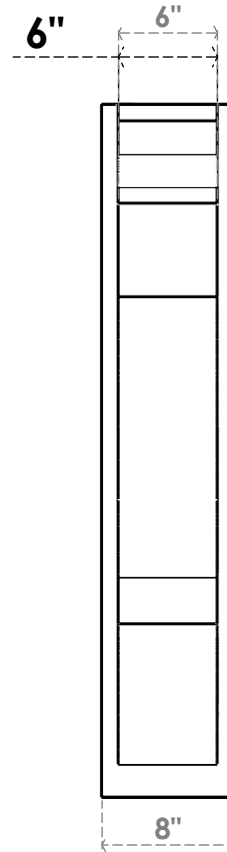

**ITEM NUMBER: OUTUROC060X080X36000X42000X060X020X060BOA04RCPR**

6"W TOP X 8"W BACK X 36"D X 42"H X 6"T TOP X 2"T BACK TIMBERTHANE ROUGH CEDAR BALBOA FAUX WOOD OPEN OUTLOOKER, TRADITIONAL TOP AND BLOCK BACK, 6"W CLOSED BRACE, PRIMED TAN

EKENA MILLWORK  
2300 WEST MAIN ST.  
CLARKSVILLE, TX 75426  
TOLL FREE: 866-607-0453  
WWW.EKENAMILLWORK.COM

**NOTES**

1. INSTALLATION TO BE COMPLETED IN ACCORDANCE WITH MANUFACTURER'S SPECIFICATIONS.
2. DRAWING MAY NOT BE TO SCALE
3. THIS DRAWING IS INTENDED FOR DESIGN AND PLANNING PURPOSES ONLY.
4. ALL INFORMATION CONTAINED HEREIN WAS CURRENT AT THE TIME OF DEVELOPMENT BUT MUST BE REVIEWED AND APPROVED BY THE PRODUCT MANUFACTURER TO BE CONSIDERED ACCURATE.
5. TIMBERTHANE ARCHITECTURAL PRODUCTS ARE MADE FROM HIGH DENSITY URETHANE AND COME FACTORY PRIMED