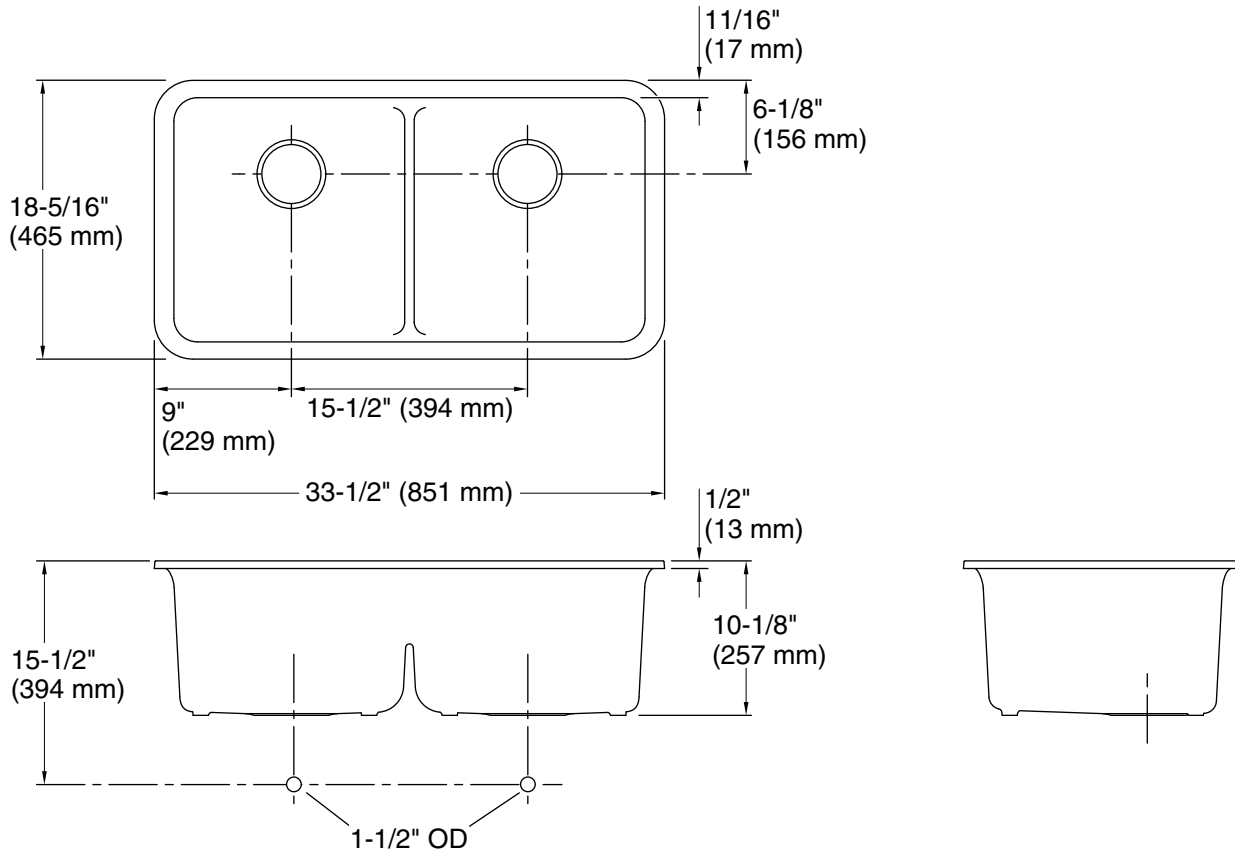

### Features

- 36" minimum base cabinet width.
- Double-equal bowls.
- 9-1/2" depth provides generous workspace.
- Slim divide creates more space while allowing you to completely submerge pots and pans.
- Rear drains increase workspace in the sink and storage space underneath.
- Includes K-5656 sink rack.
- Includes cutout templates and installation clips.
- Matte finish offers rich, dimensional color.

### Technical Information

All product dimensions are nominal.

Bowl configuration: Double equal

Installation: Under-mount

Min. base cabinet width: 36" (914 mm)

Bowl area (Left): Length: 14-7/8" (378 mm)  
 Width: 15-3/16" (386 mm)  
 Bowl depth: 9-1/2" (241 mm)  
 Water depth: 9-1/2" (241 mm)

Bowl area (Right): Length: 14-7/8" (378 mm)  
 Width: 15-3/16" (386 mm)  
 Bowl depth: 9-1/2" (241 mm)  
 Water depth: 9-1/2" (241 mm)

Drain hole: 3-7/8" (98 mm)

Template: 1256394-7, required, included