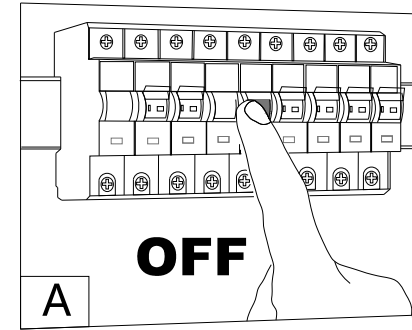

Lightsin

SKU: LI460061
Ratings: 220-240V~50/60Hz
Power: Max.40W

Turn off the switch

Turn on the switch