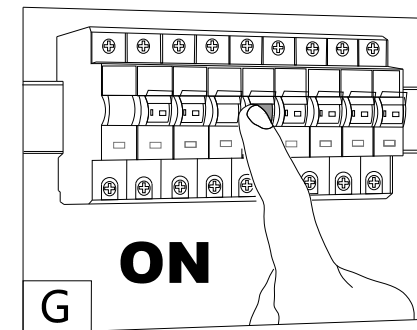

Lightsin

SKU: LI460061
Ratings: 220-240V~50/60Hz
Power: Max.40W

Turn off the switch

Turn on the switch