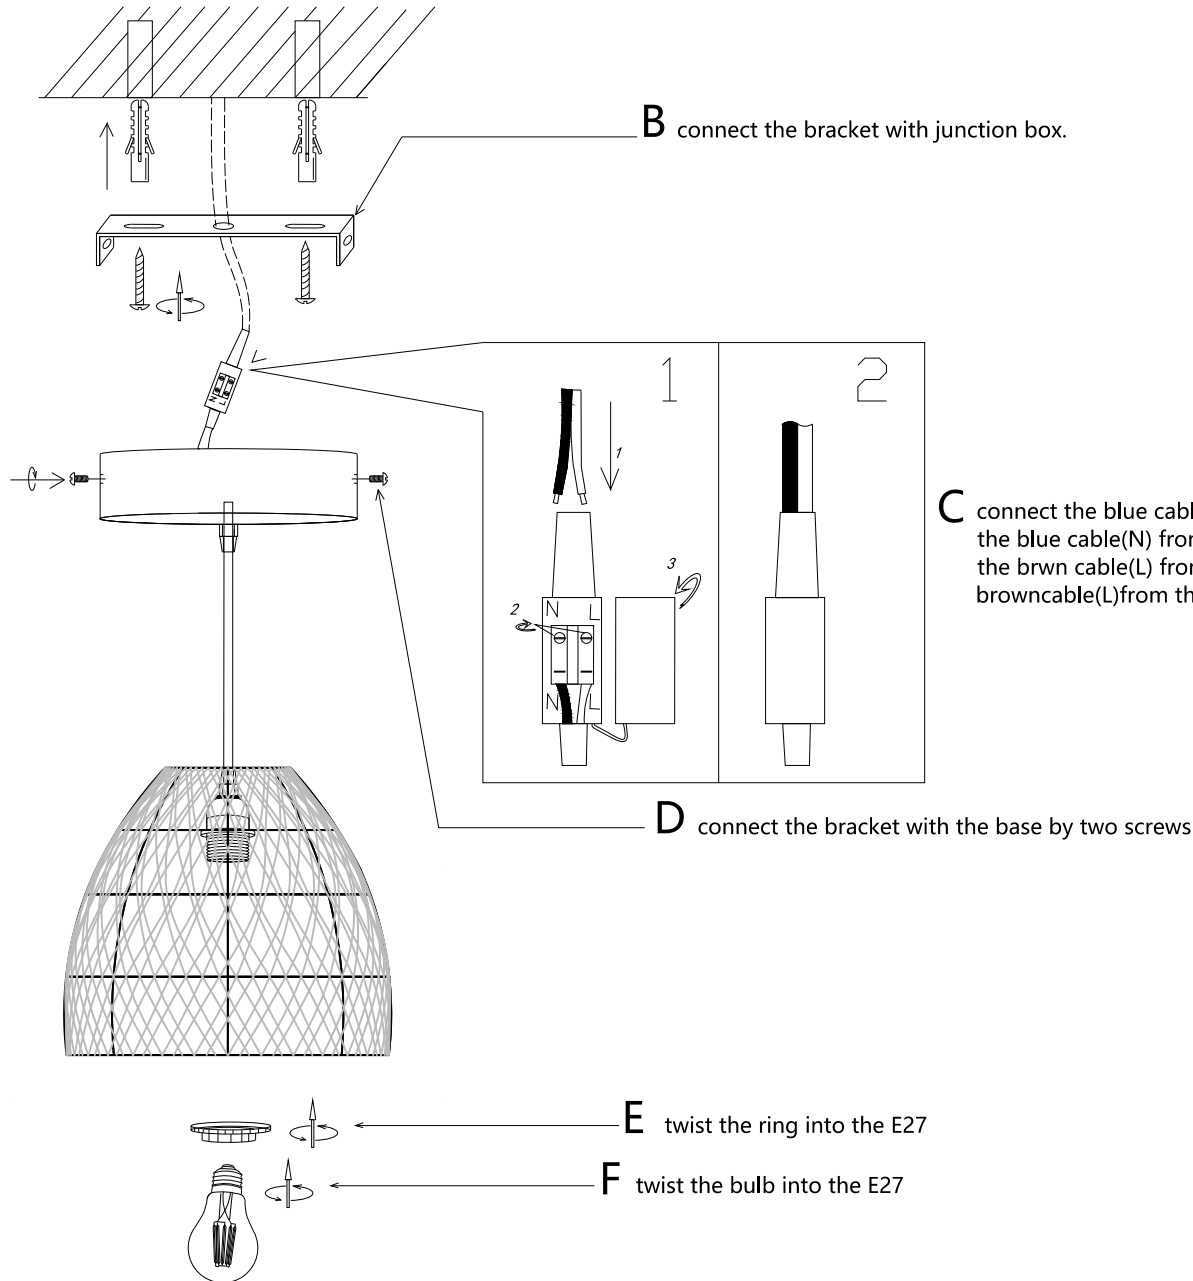

Lightsin

SKU: LI460061
Ratings: 220-240V~50/60Hz
Power: Max.40W

Turn off the switch

Turn on the switch