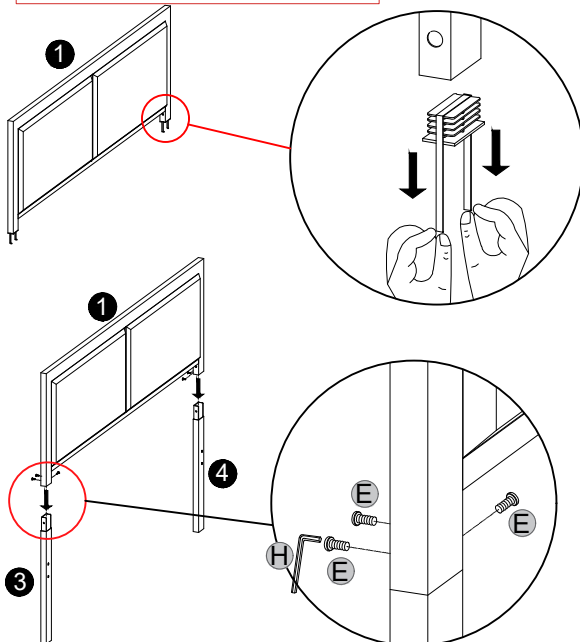

# Bed Frame Installation Manual

#NumberSystem

Easy assembly by following step 1、step 2、step 3...

Componets

Screws & Tools

A		M8×50mm	×4
B		M6×55mm	×3
C		M6×30mm	×6
D		M6×20mm	×4
E		M6×12mm	×6
F			×4
G			×8
H		4×4mm	×2
N			×1

Check all the components & screws before assembly. Do not install in case part is missing, contact us to get. Send email with your question to support@vecelo.com. We will resend

Return Policy

We believe you will absolutely love your Metal platform bed. But if for some reason you want to return the foundation, please contact us directly before you decide to return your product. Our customer service organization can answer most concerns and assist you with any questions you may have about your new foundation, please email us first at: support@vecelo.com. The item must be returned within 30 days of delivery for a full refund. The item must be returned in good condition, in original box, with all original proof of purchase, parts and accessories.

Trouble shooting:

We control manufacturing and distribution ourselves, ensure the quality.

1

Note: For easy setup intention, do not tighten screws during the installation process

2

**CAUTIONS!**

**How to find us?**