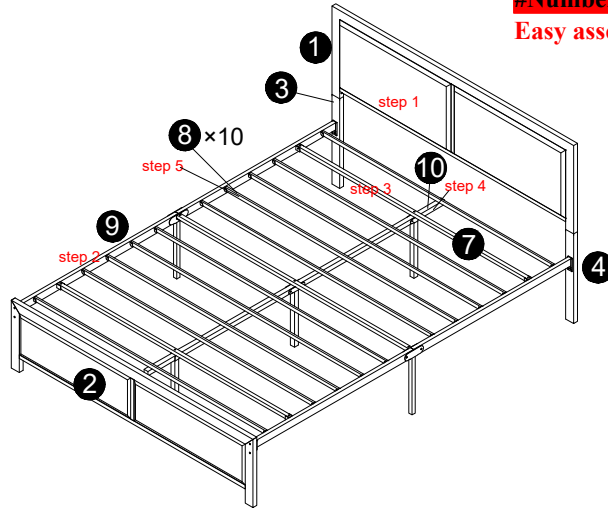

SKU:

Lot No.: FH-No.1

# Bed Frame Installation Manual

#NumberSystem

Easy assembly by following step 1、step 2、step 3...

Componets

Screws & Tools

A		M8×50mm	×4
B		M6×55mm	×3
C		M6×30mm	×6
D		M6×20mm	×4
E		M6×12mm	×6
F			×4
G			×8
H		4×4mm	×2
N			×1