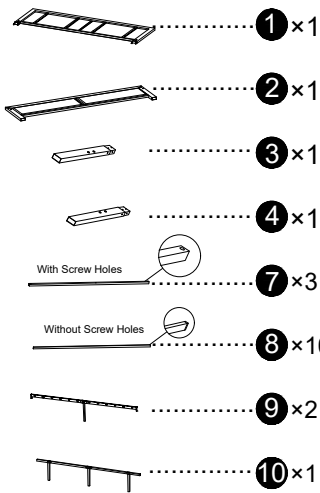

# Bed Frame Installation Manual

#NumberSystem

Easy assembly by following step 1、step 2、step 3...

Componets

Screws & Tools

A		M8×50mm	×4
B		M6×55mm	×3
C		M6×30mm	×6
D		M6×20mm	×4
E		M6×12mm	×6
F			×4
G			×8
H		4×4mm	×2
N			×1