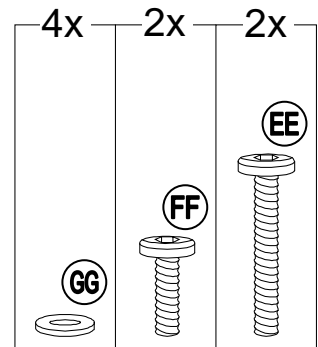

A	Back	2	
B1	Right Chair Arm	2	
B2	Left Chair Arm	2	
C	Seat	2	
D1	Leg (Right)	2	
D2	Leg (Left)	2	
E	Seat	2	
F	Connect Bar	2	
G	Table Top	1	
H	Leg	4	
I	Fixed Frame	1	

AA	Screw M4*15	4	
BB	Bolt M6*15	12	
CC	Bolt M6*30	12	
DD	Bolt M6*35	12	
EE	Bolt M6*40	4	
FF	Bolt M6*20	4	
GG	Flat washer M6	44	
HH	Wrench M6	1	

1

2

3

4

6